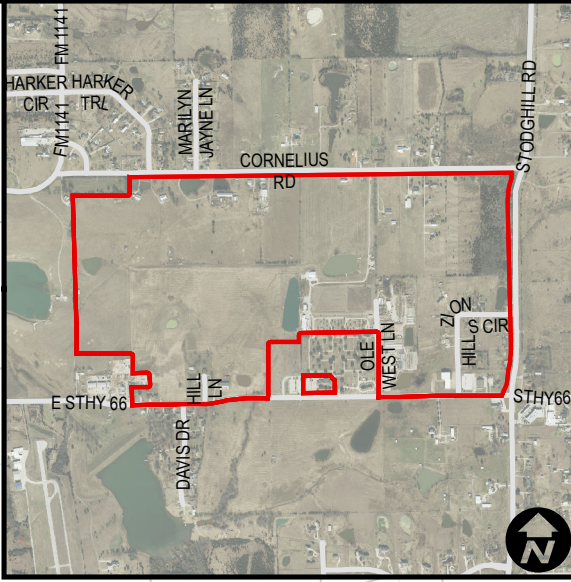

City of Rockwall

# City Annexations

Ordinance Number: 10-01

Date: 01/04/2010

Location: SH66 & FM549 - 288.80 ac

COLLIN COUNTY  
ROCKWALL COUNTY

- Annexation
- CityLimits - 01/04/2010
- County Boundary

1 in = 5,719 ft