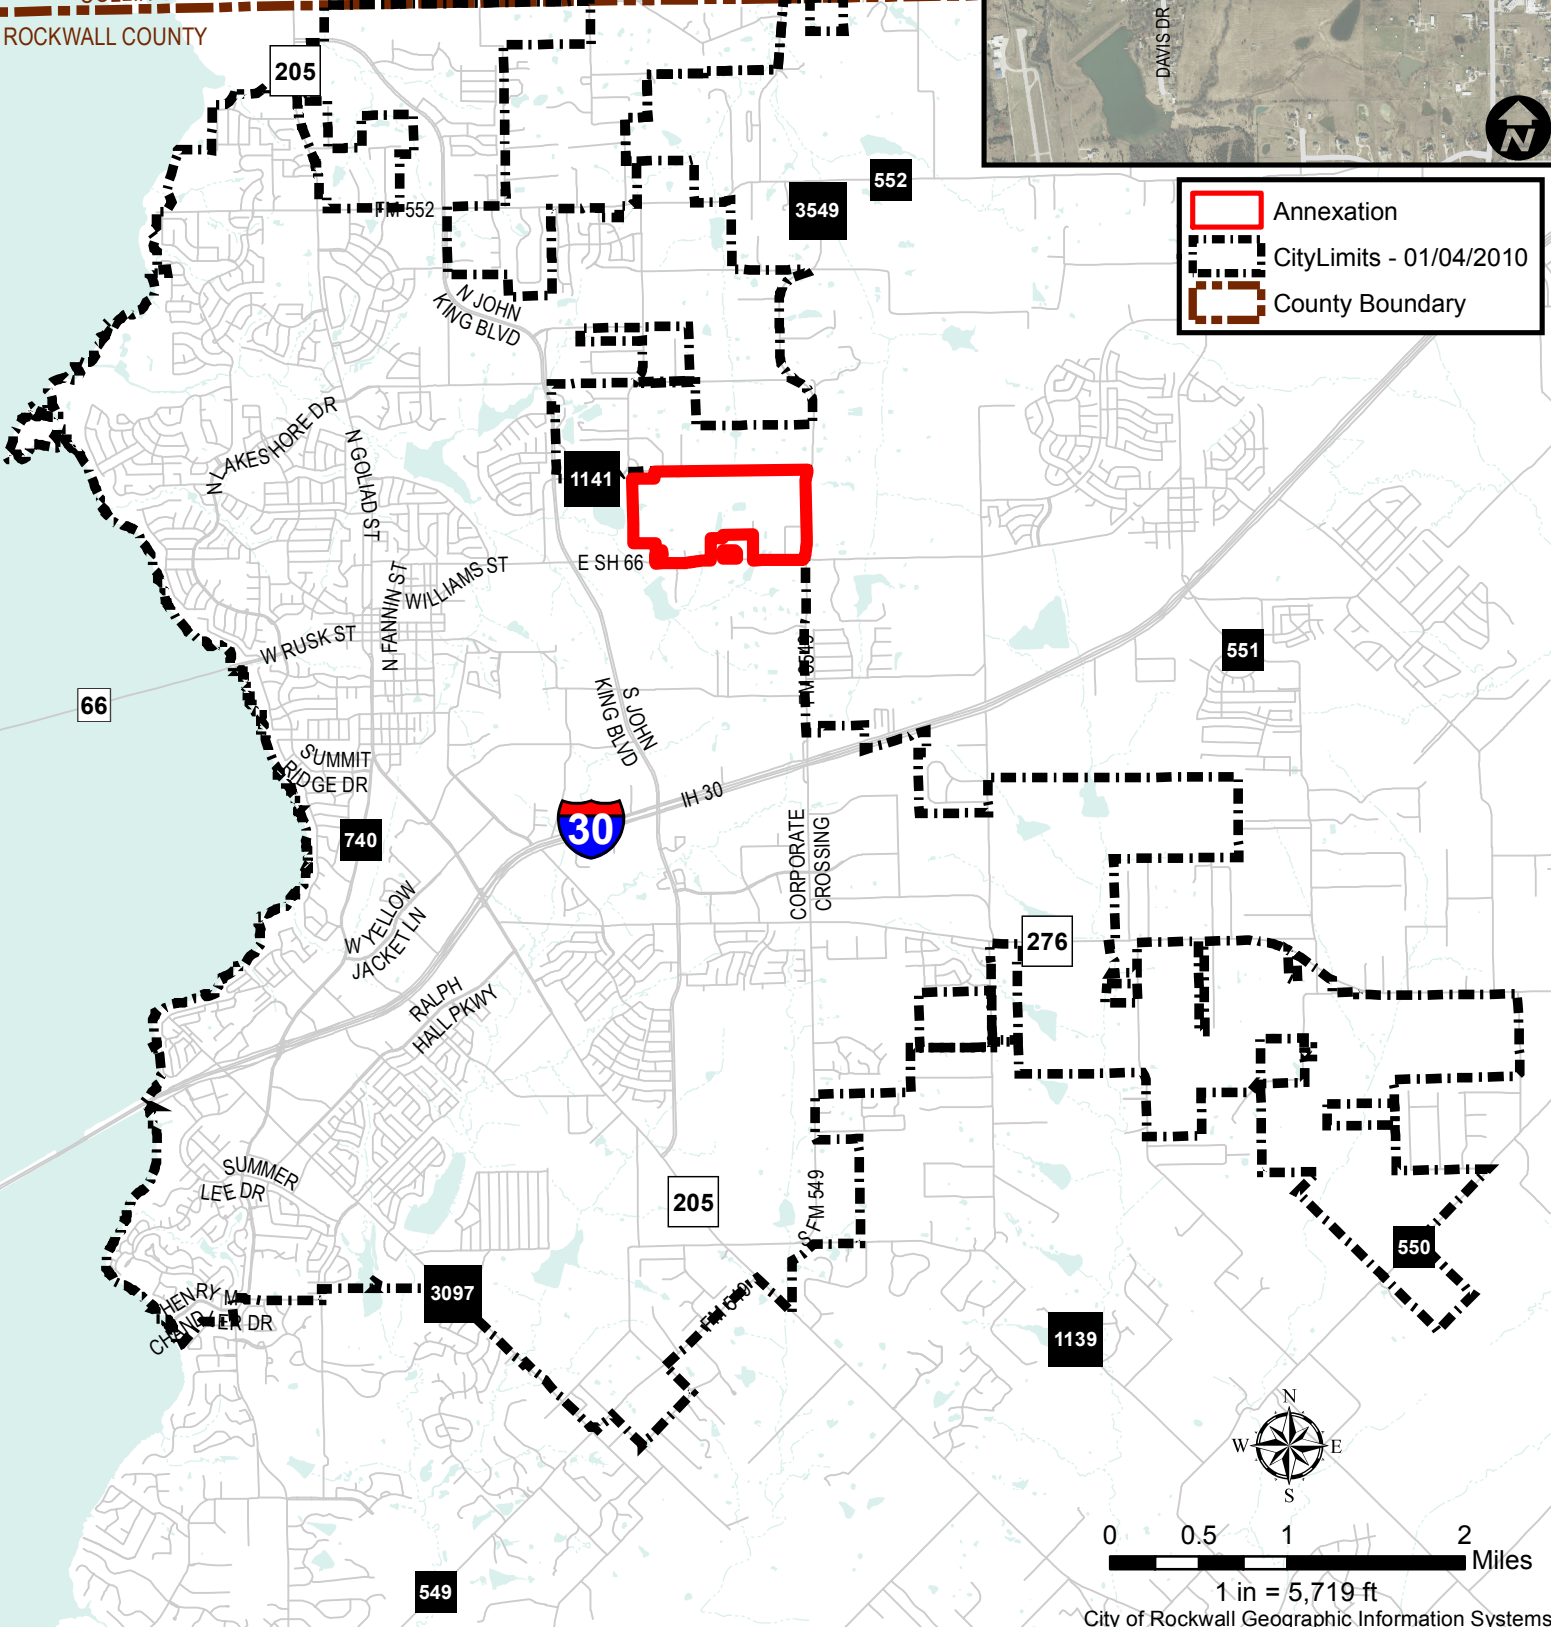

City of Rockwall

# City Annexations

Ordinance Number: 10-01

Date: 01/04/2010

Location: SH66 & FM549 - 288.80 ac

COLLIN COUNTY  
ROCKWALL COUNTY

- Annexation
- CityLimits - 01/04/2010
- County Boundary

1 in = 5,719 ft