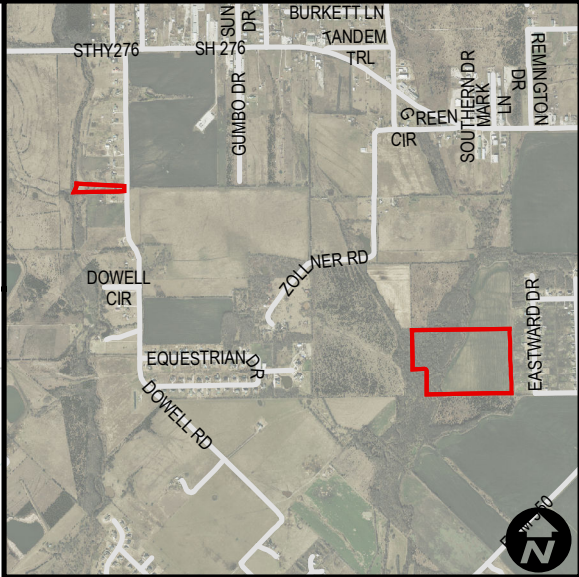

# City Annexations

Ordinance Number: 09-49

Date: 12/21/09

Location: West View Dr / Eastward Dr - 66.381 ac

COLLIN COUNTY  
ROCKWALL COUNTY

- Annexation
- County Boundary
- CityLimits - 12/21/2009

1 in = 5,719 ft