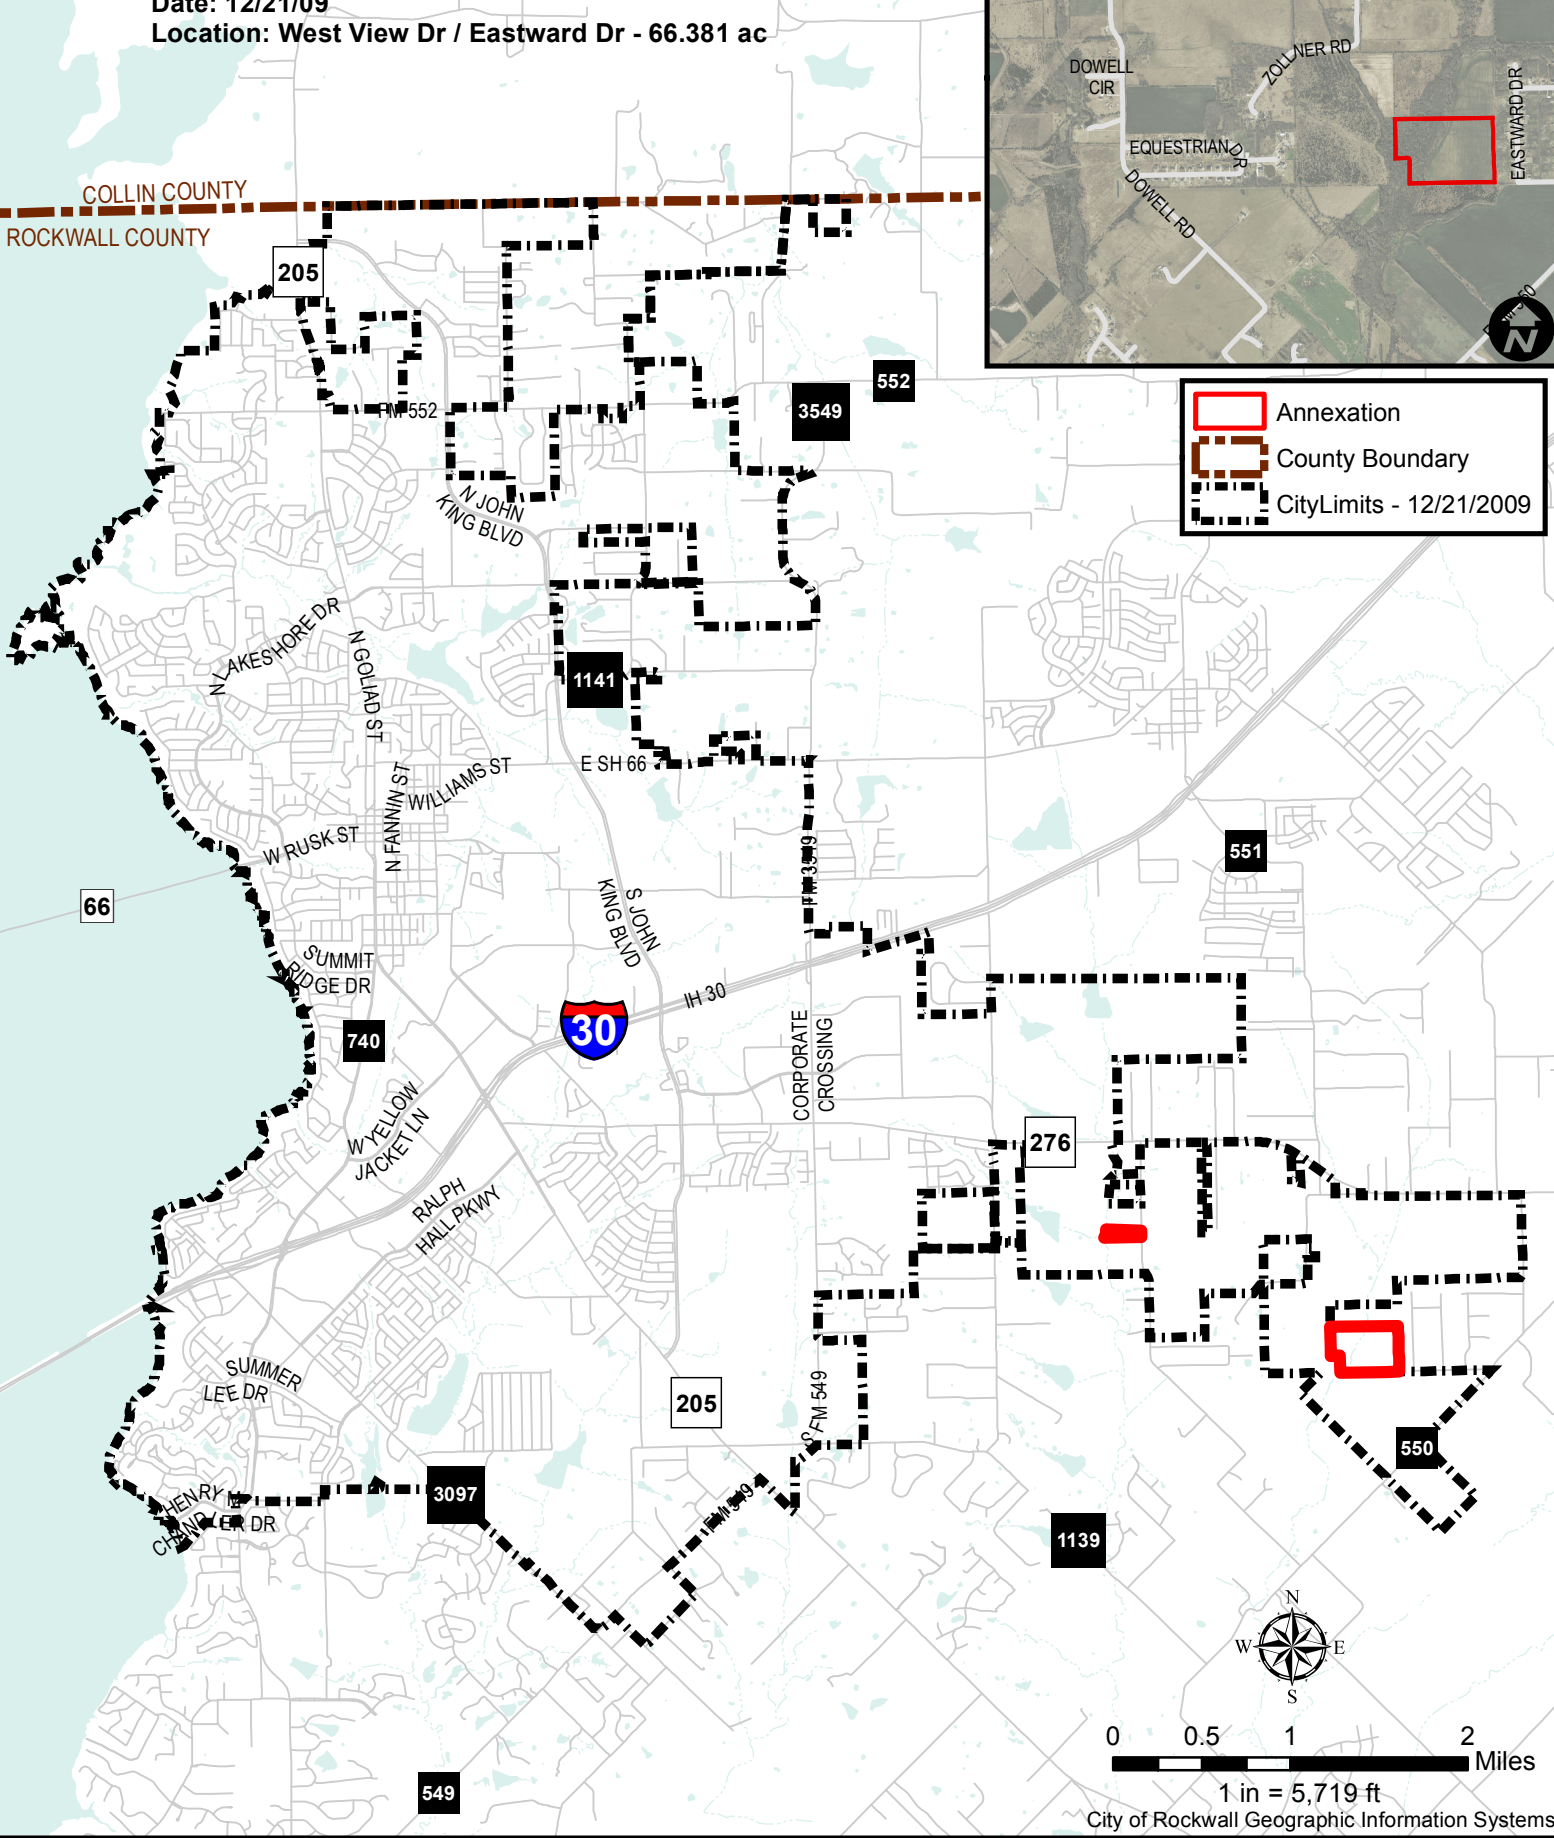

# City Annexations

Ordinance Number: 09-49

Date: 12/21/09

Location: West View Dr / Eastward Dr - 66.381 ac

COLLIN COUNTY  
ROCKWALL COUNTY

- Annexation
- County Boundary
- CityLimits - 12/21/2009

1 in = 5,719 ft