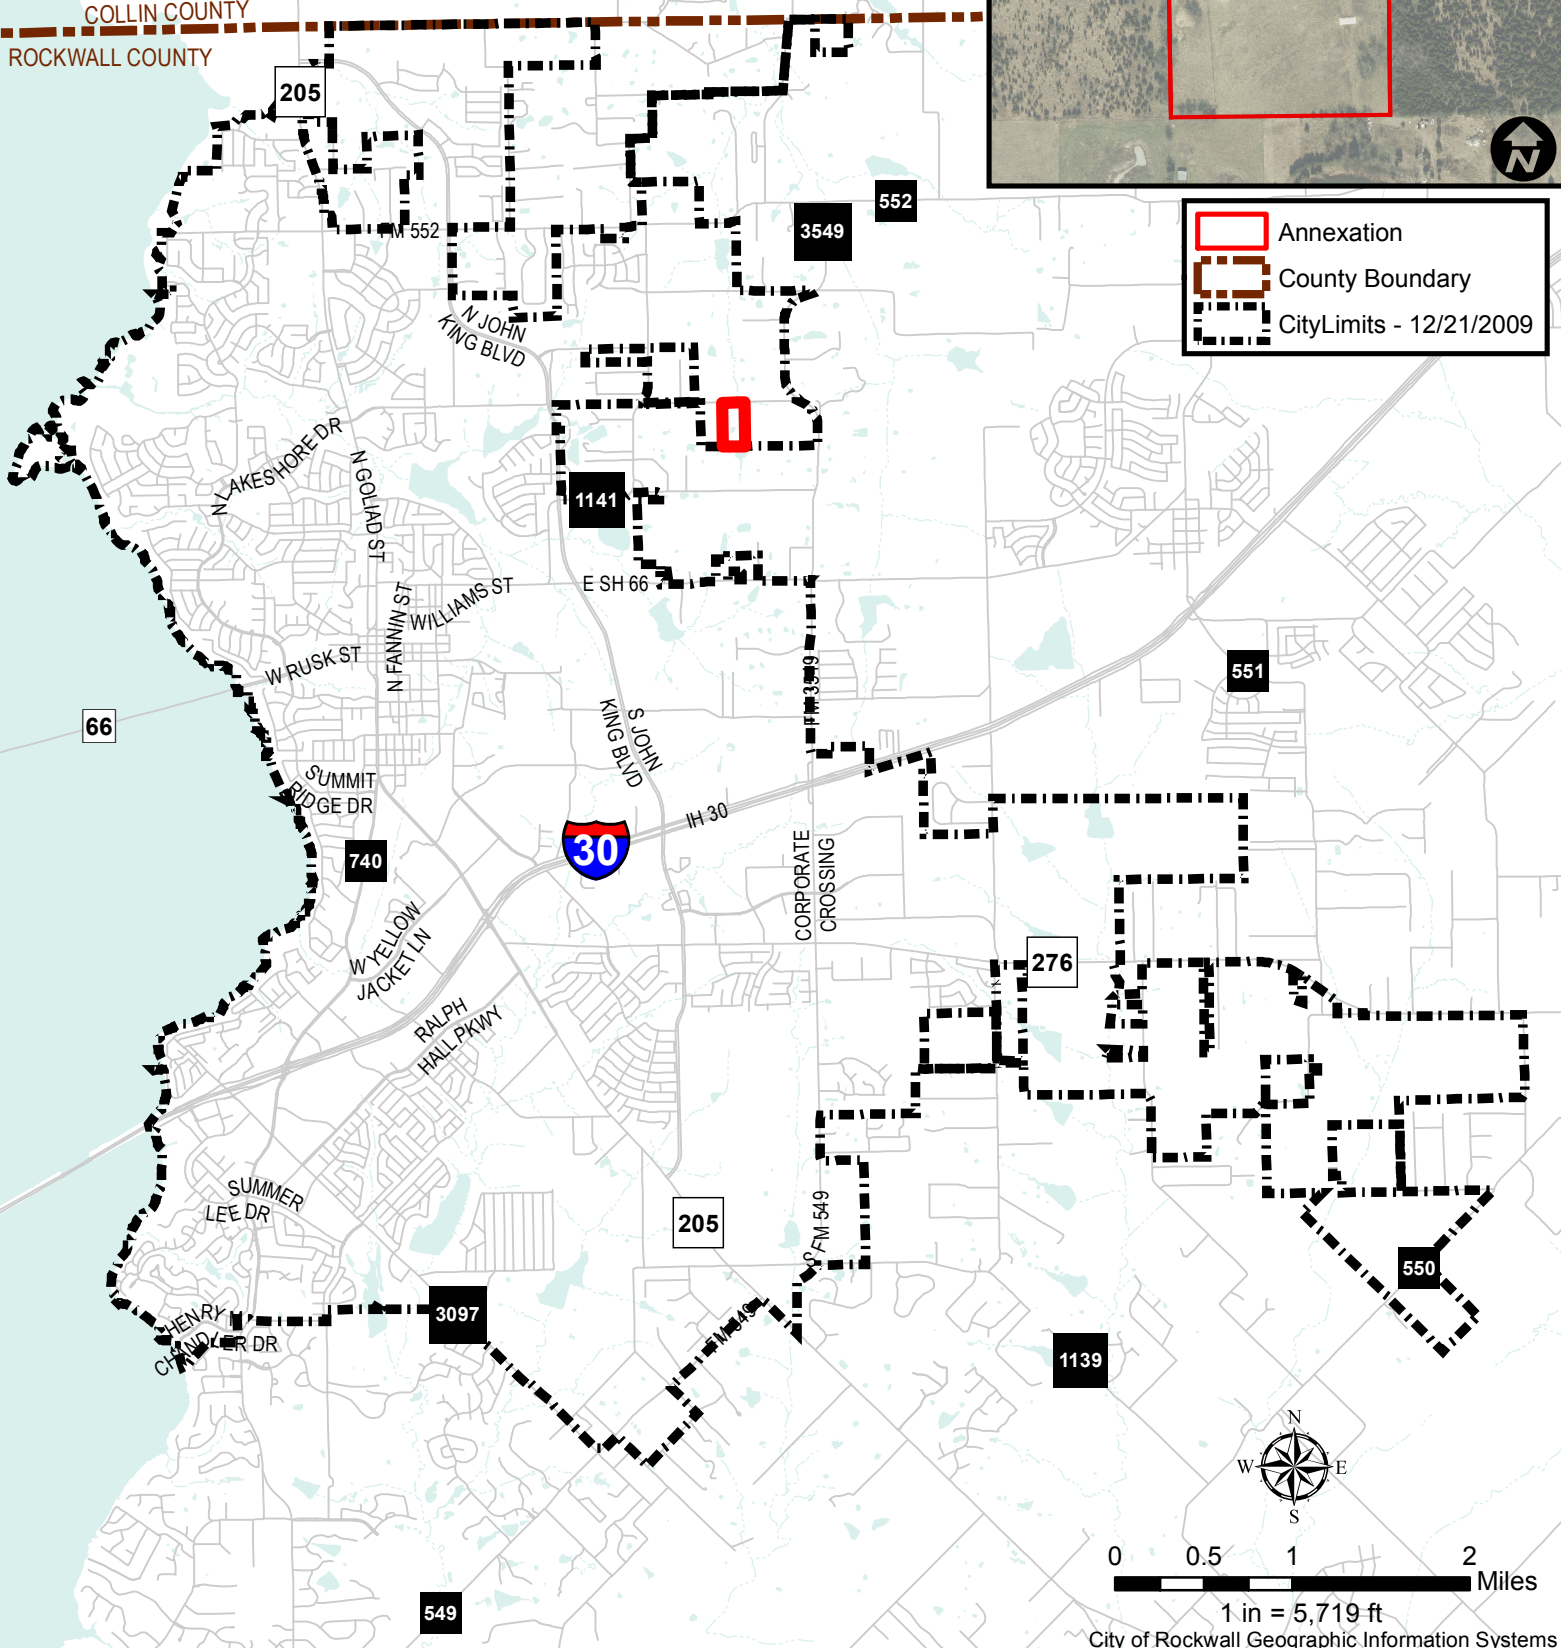

City Annexations

Ordinance Number: 09-48
 Date: 12/21/09
 Location: Clem Rd, McCallum - 20.06 ac

COLLIN COUNTY
 ROCKWALL COUNTY

- Annexation
- County Boundary
- CityLimits - 12/21/2009

1 in = 5,719 ft