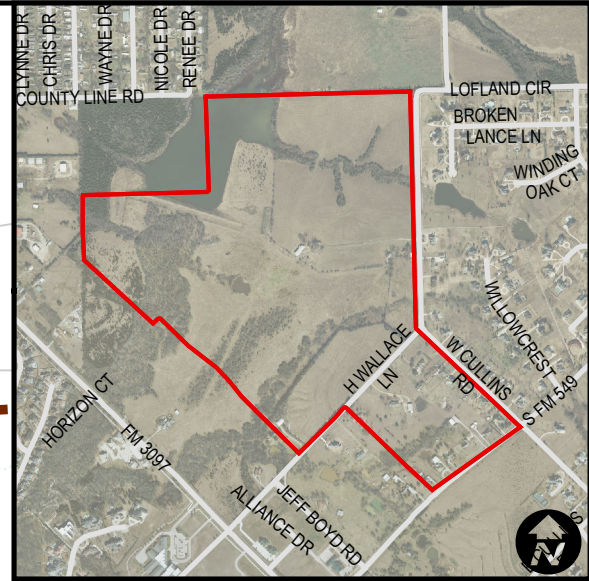

# City Annexations

Ordinance Number: 08-13  
 Date: 02/18/2008  
 Location: WALLACE AREA - 234.04 ac

COLLIN COUNTY  
 ROCKWALL COUNTY

-  Annexation
-  County Boundary
-  CityLimits - 02/18/2008