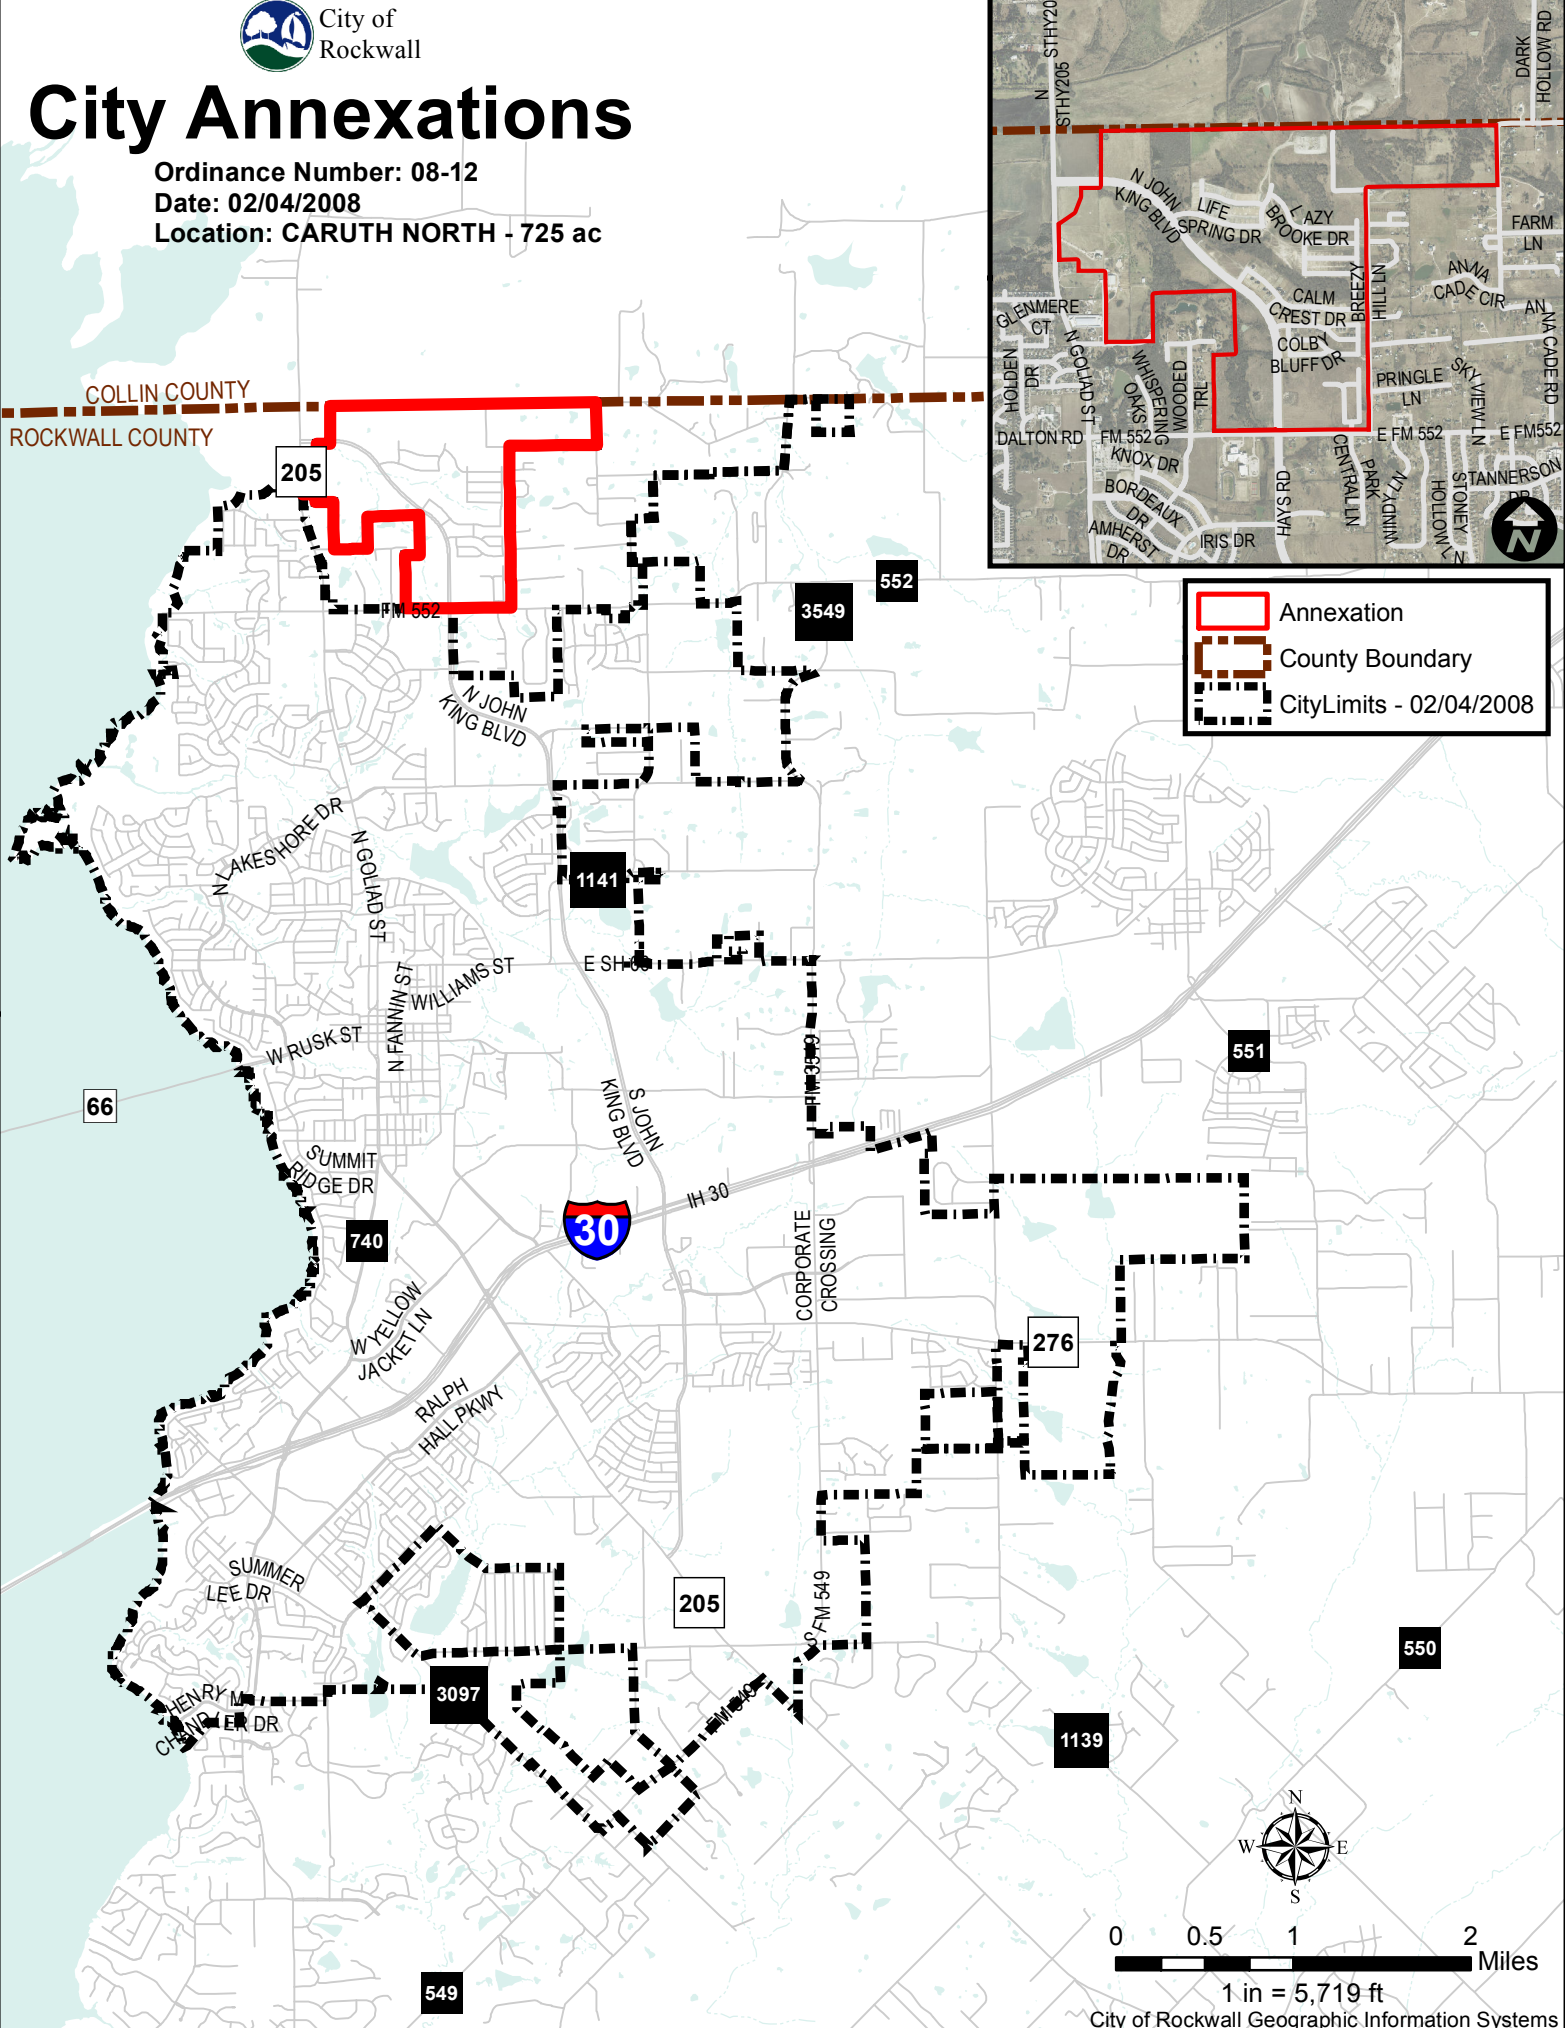

# City Annexations

Ordinance Number: 08-12

Date: 02/04/2008

Location: CARUTH NORTH - 725 ac

COLLIN COUNTY  
ROCKWALL COUNTY

**Annexation**

**County Boundary**

**CityLimits - 02/04/2008**

1 in = 5,719 ft