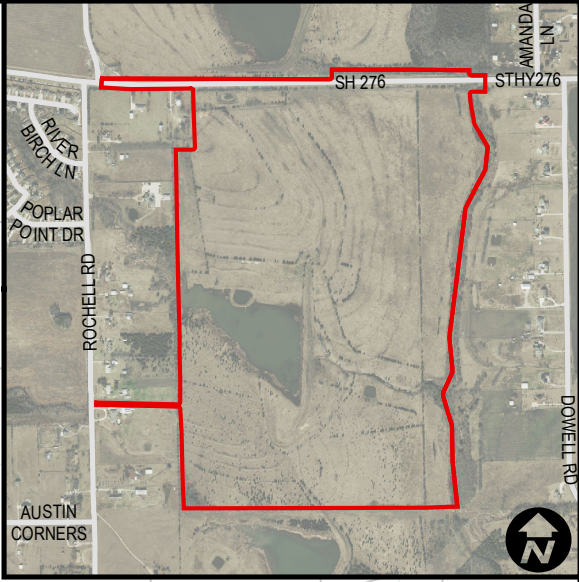

# City Annexations

Ordinance Number: 05-56  
 Date: 10/17/05  
 Location: SH276 / LOFTIS TRACT

COLLIN COUNTY  
 ROCKWALL COUNTY

- Annexation
- County Boundary
- CityLimits - 10/17/2005

1 in = 5,719 ft