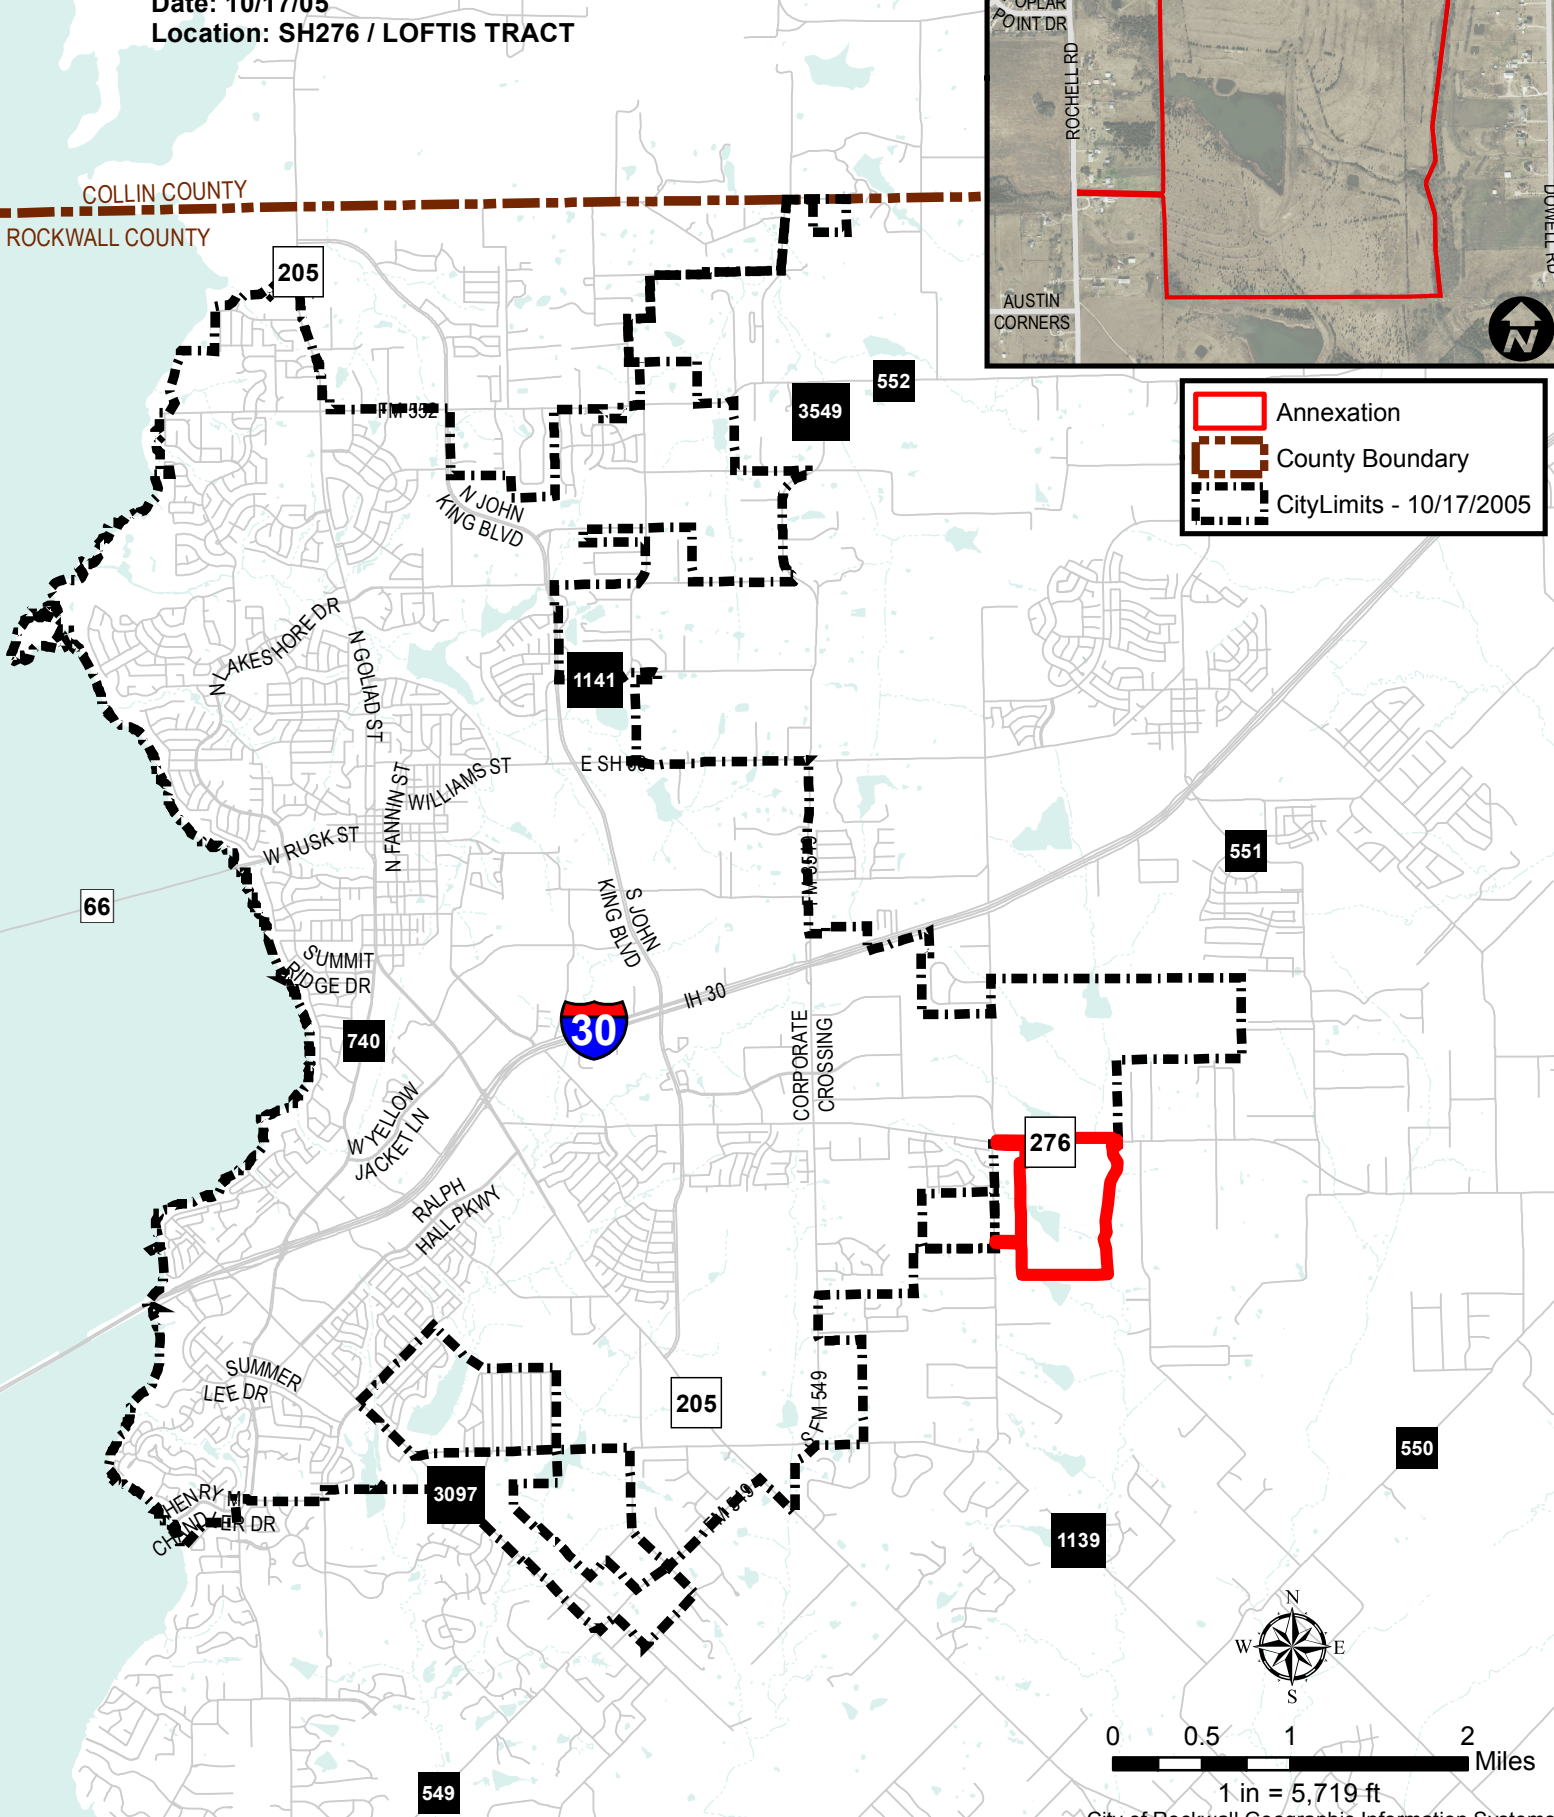

# City Annexations

Ordinance Number: 05-56  
 Date: 10/17/05  
 Location: SH276 / LOFTIS TRACT

COLLIN COUNTY  
 ROCKWALL COUNTY

- Annexation
- County Boundary
- CityLimits - 10/17/2005

1 in = 5,719 ft