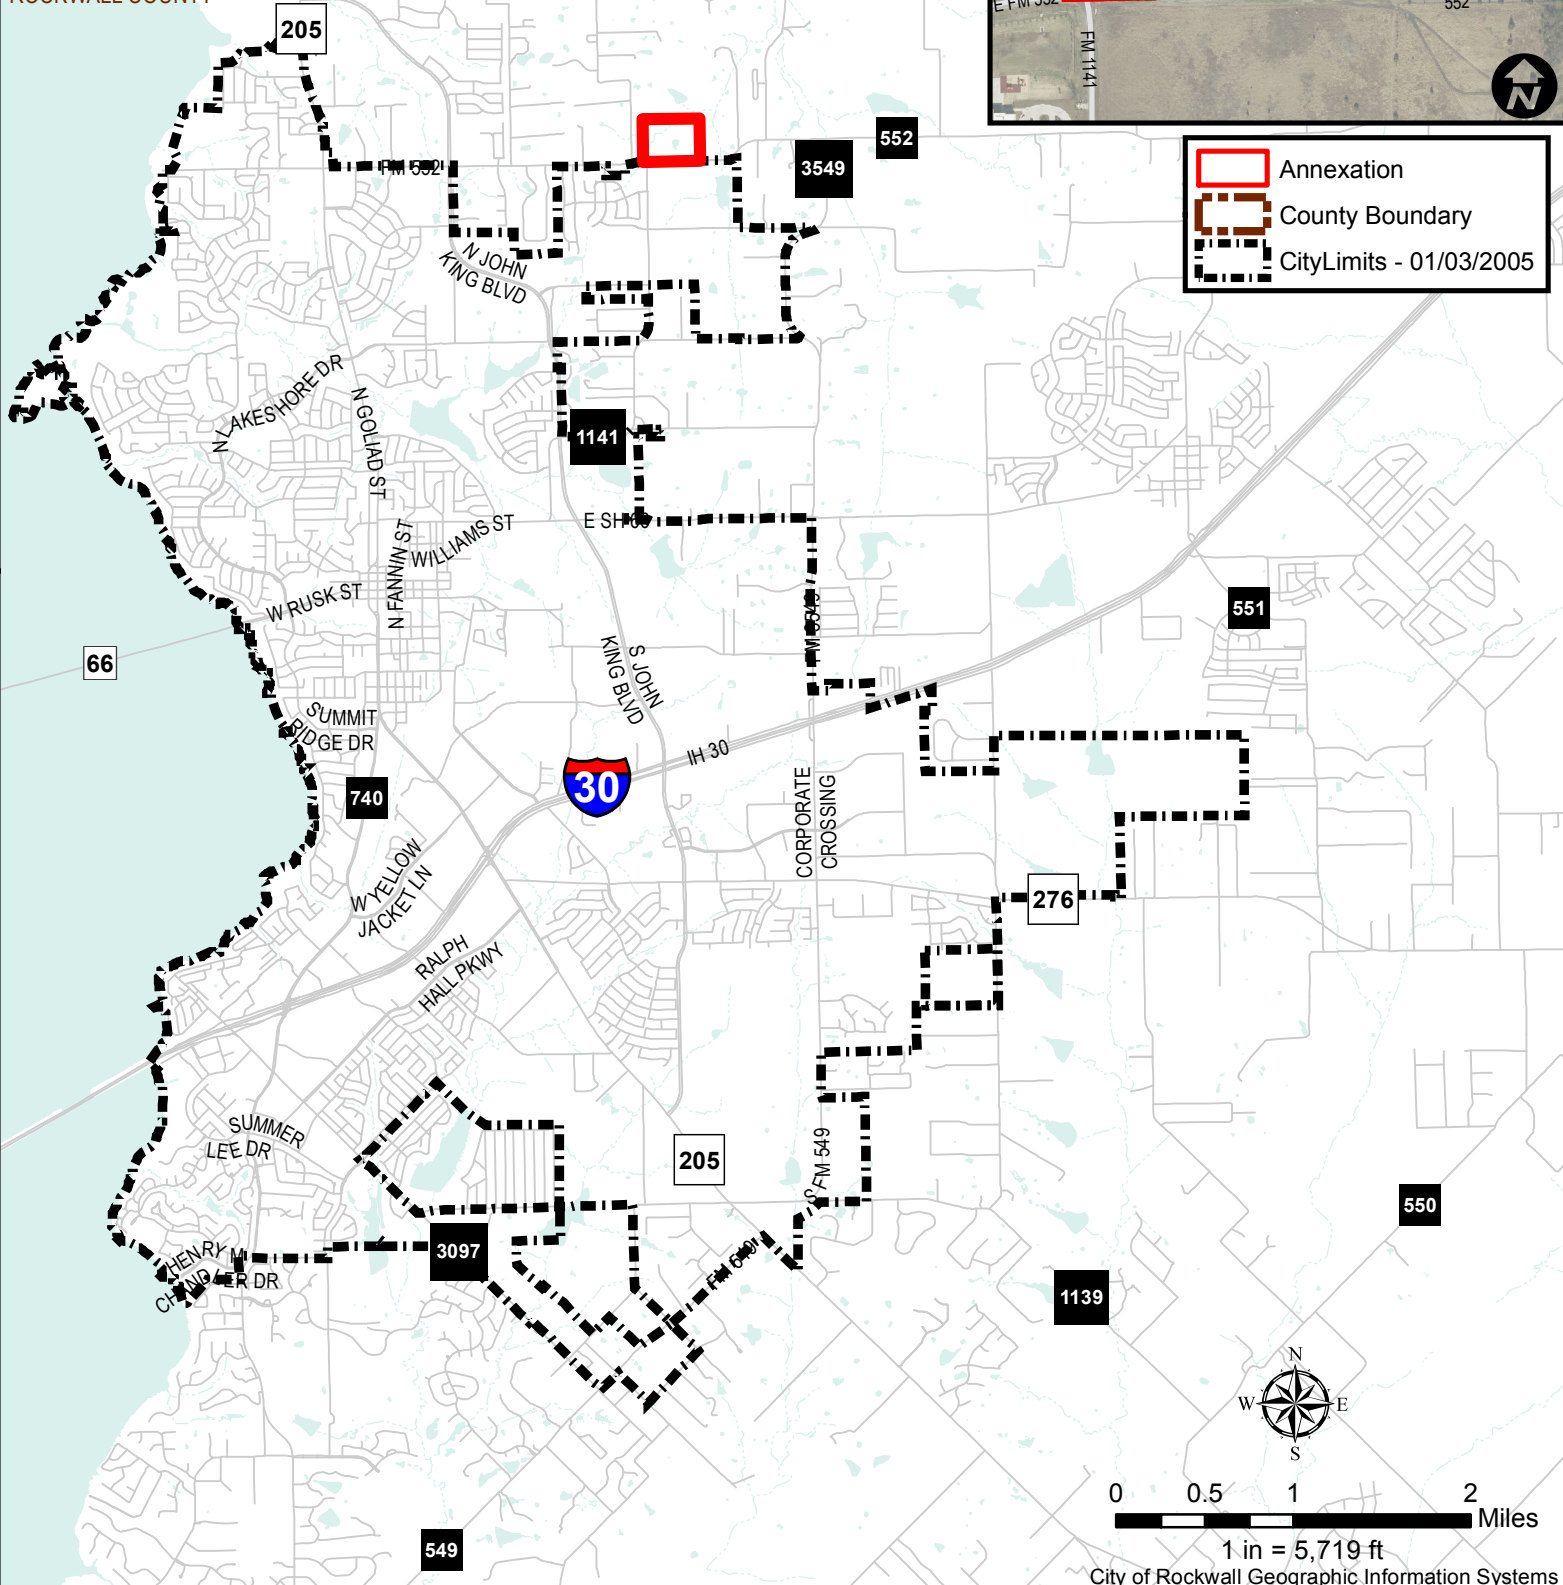

# City Annexations

Ordinance Number: 04-63  
 Date:  
 Location: FM552

COLLIN COUNTY  
 ROCKWALL COUNTY

- Annexation
- County Boundary
- CityLimits - 01/03/2005

1 in = 5,719 ft