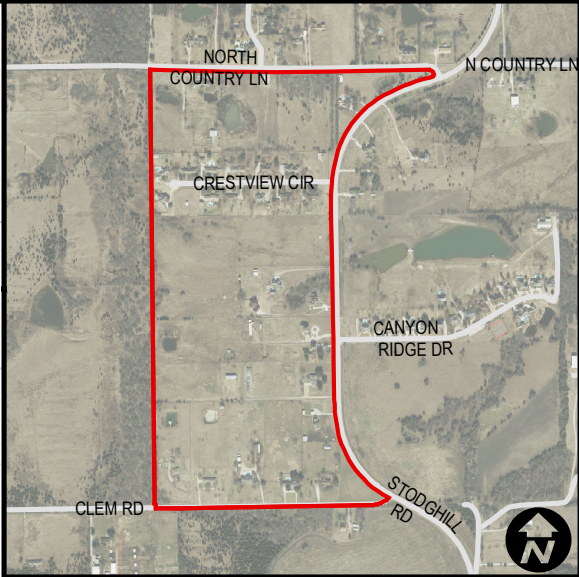

# City Annexations

Ordinance Number: 04-35  
Date: 5/17/2004  
Location: FM549 & CLEM RD

COLLIN COUNTY  
ROCKWALL COUNTY

- Annexation
- County Boundary
- CityLimits - 05/17/2004

1 in = 5,719 ft