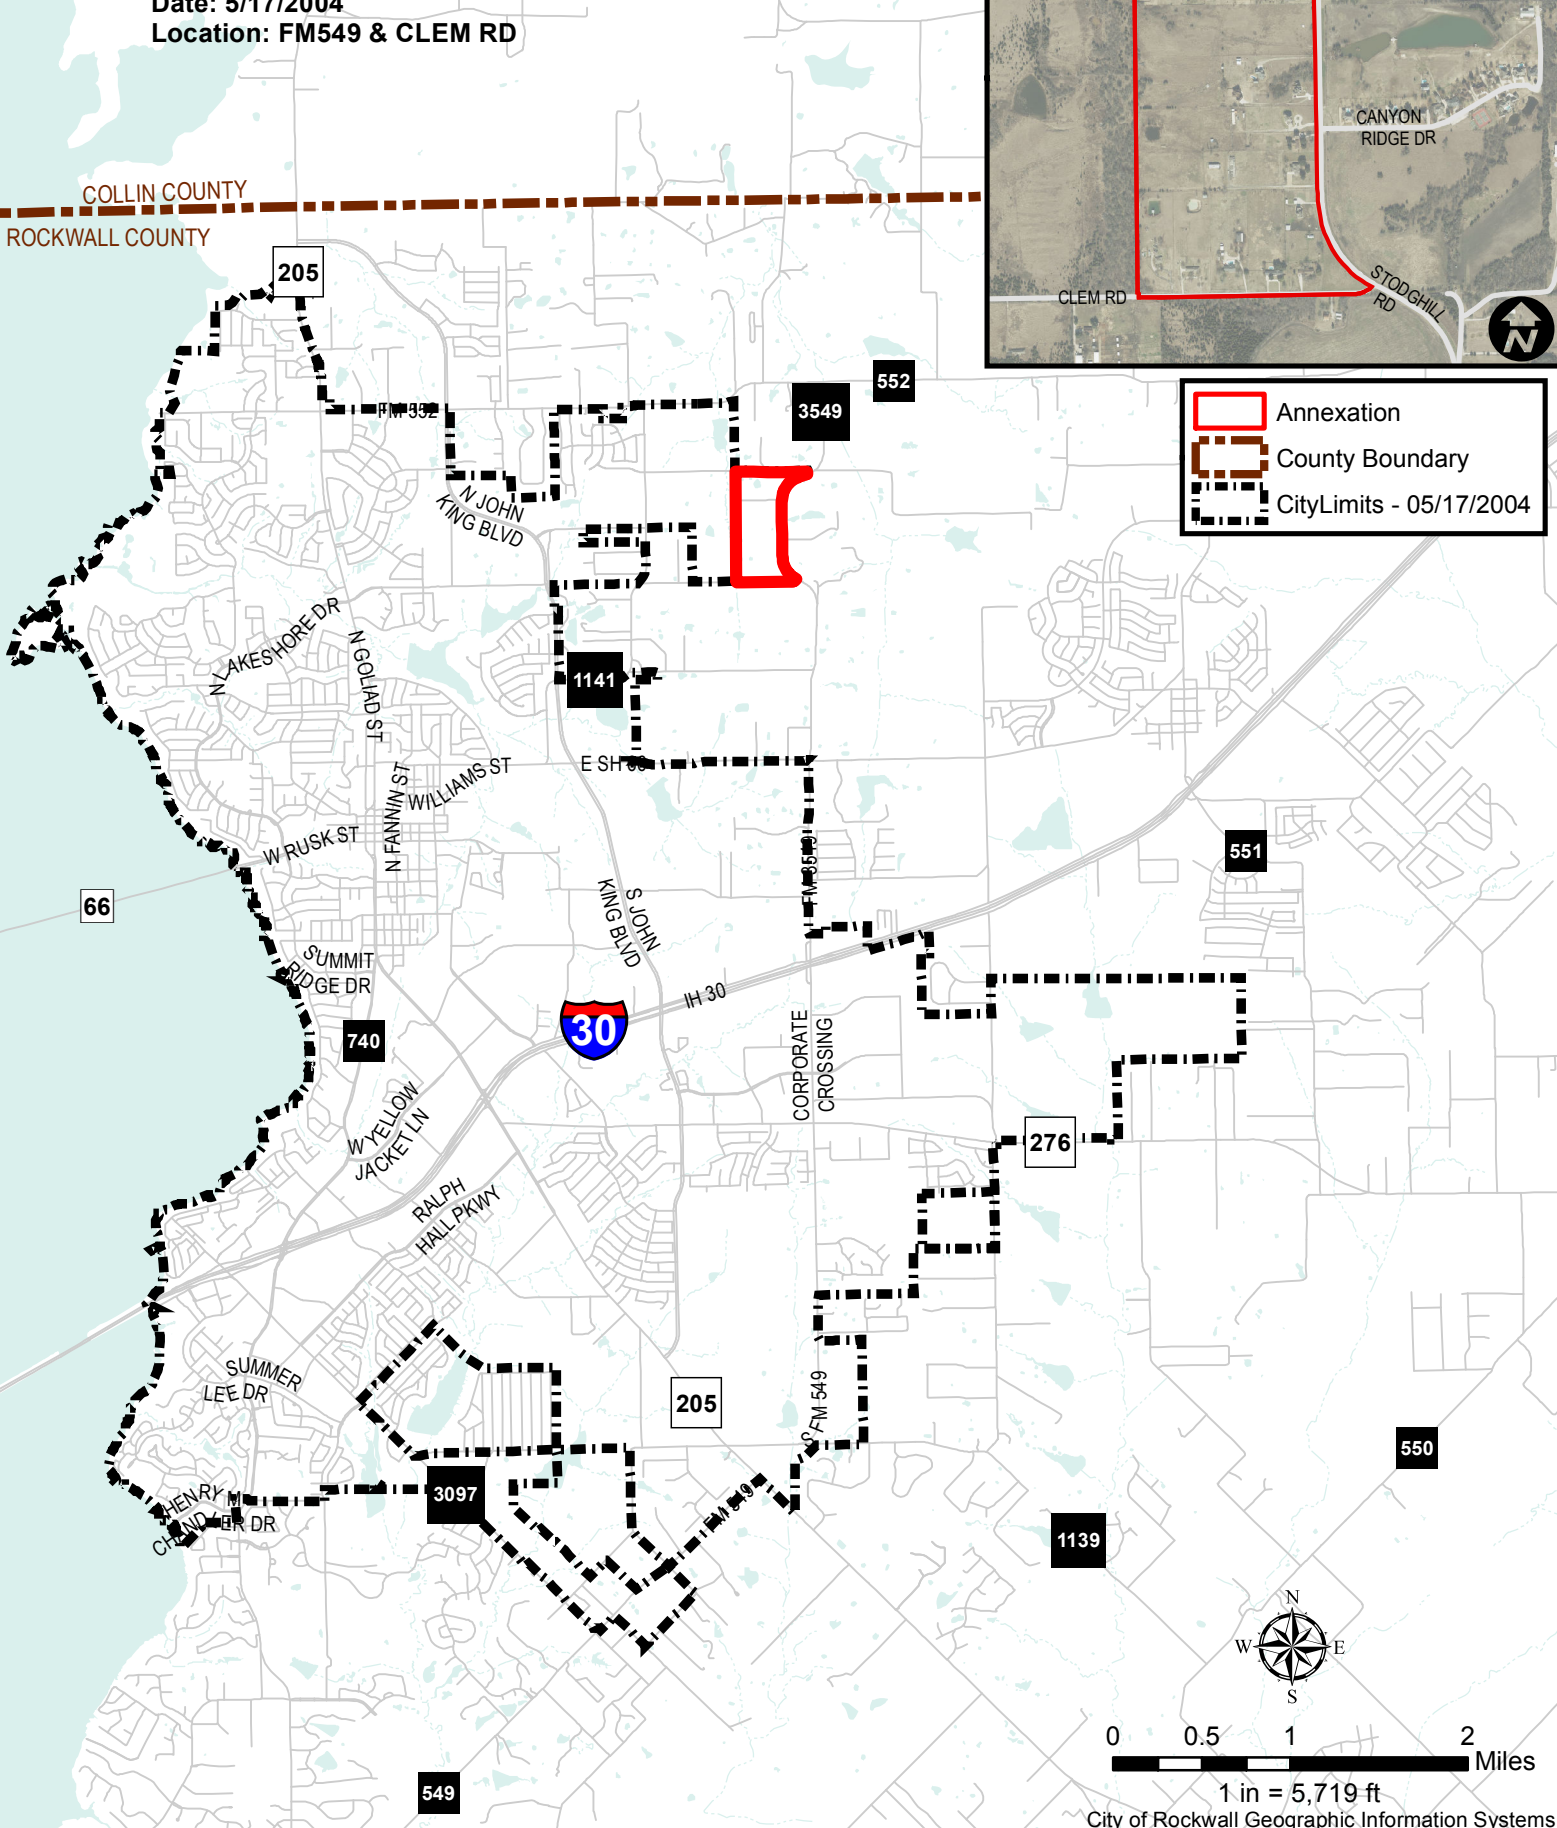

# City Annexations

Ordinance Number: 04-35  
Date: 5/17/2004  
Location: FM549 & CLEM RD

COLLIN COUNTY  
ROCKWALL COUNTY

- Annexation
- County Boundary
- CityLimits - 05/17/2004

1 in = 5,719 ft