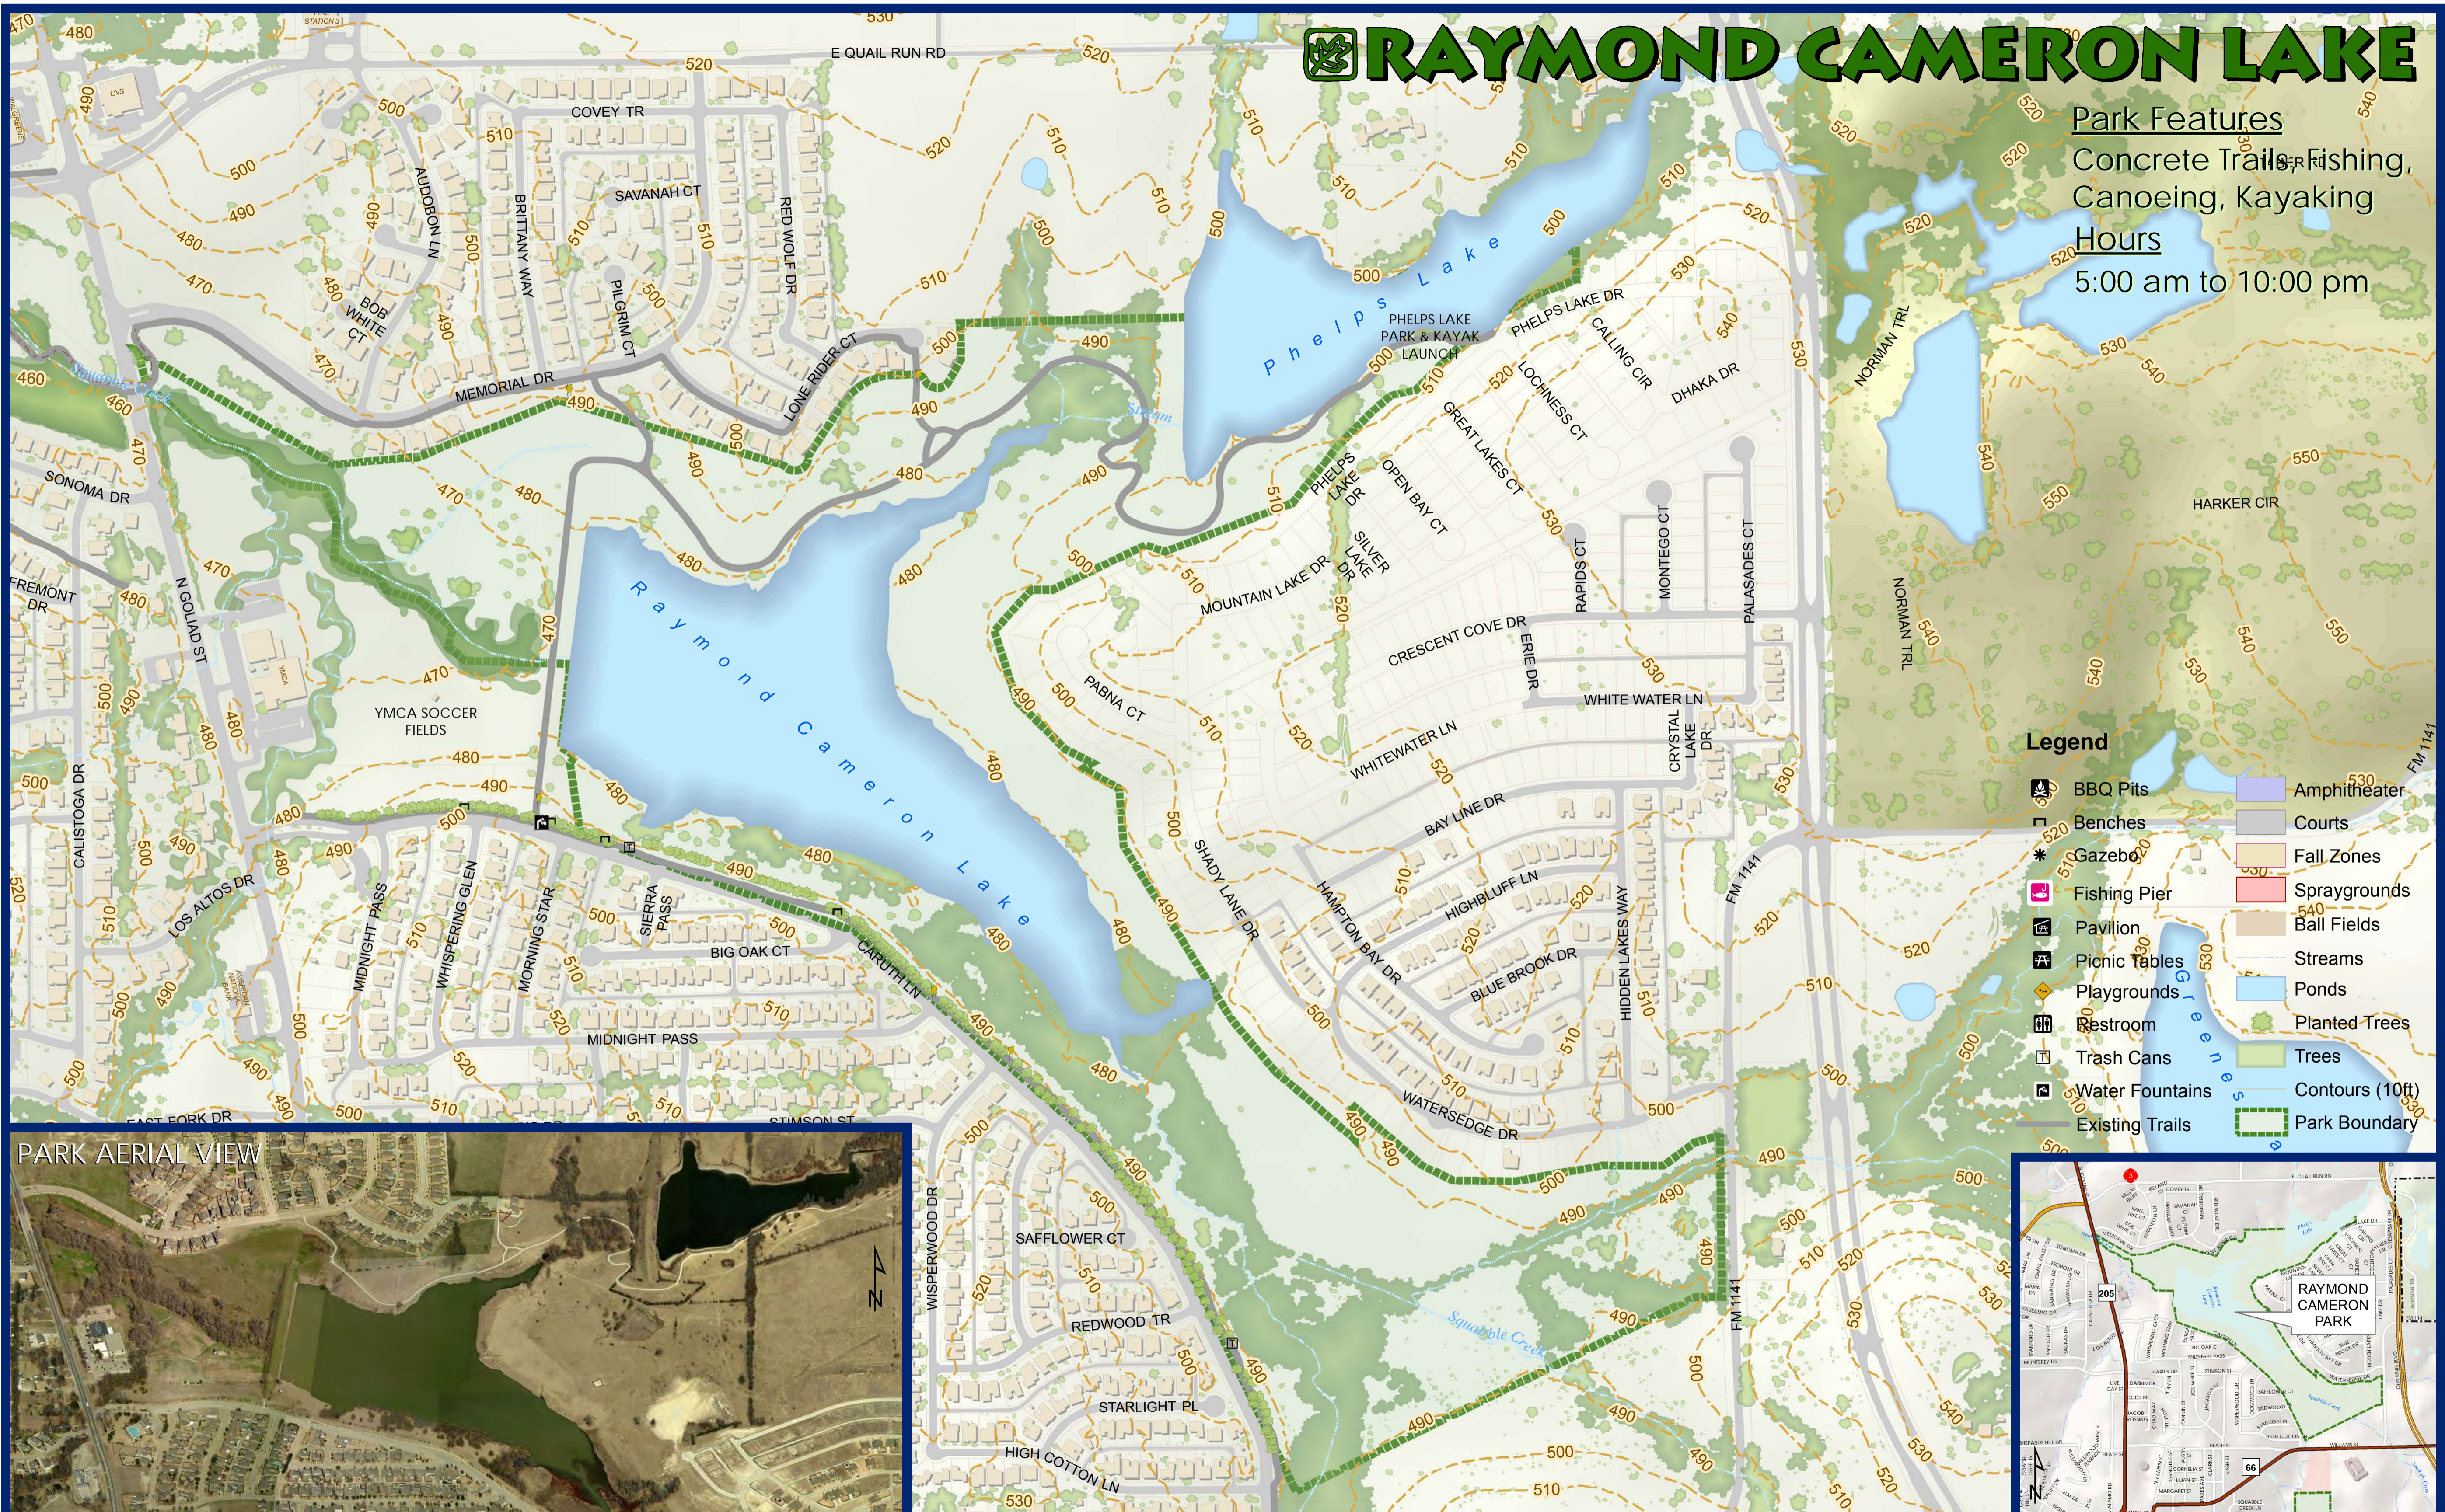

RAYMOND CAMERON LAKE

Park Features
 Concrete Trails, Fishing,
 Canoeing, Kayaking
Hours
 5:00 am to 10:00 pm

- Legend**
- BBQ Pits
 - Benches
 - Gazebo
 - Fishing Pier
 - Pavilion
 - Picnic Tables
 - Playgrounds
 - Restroom
 - Trash Cans
 - Water Fountains
 - Existing Trails
 - Amphitheater
 - Courts
 - Fall Zones
 - Spraygrounds
 - Ball Fields
 - Streams
 - Ponds
 - Planted Trees
 - Trees
 - Contours (10ft)
 - Park Boundary