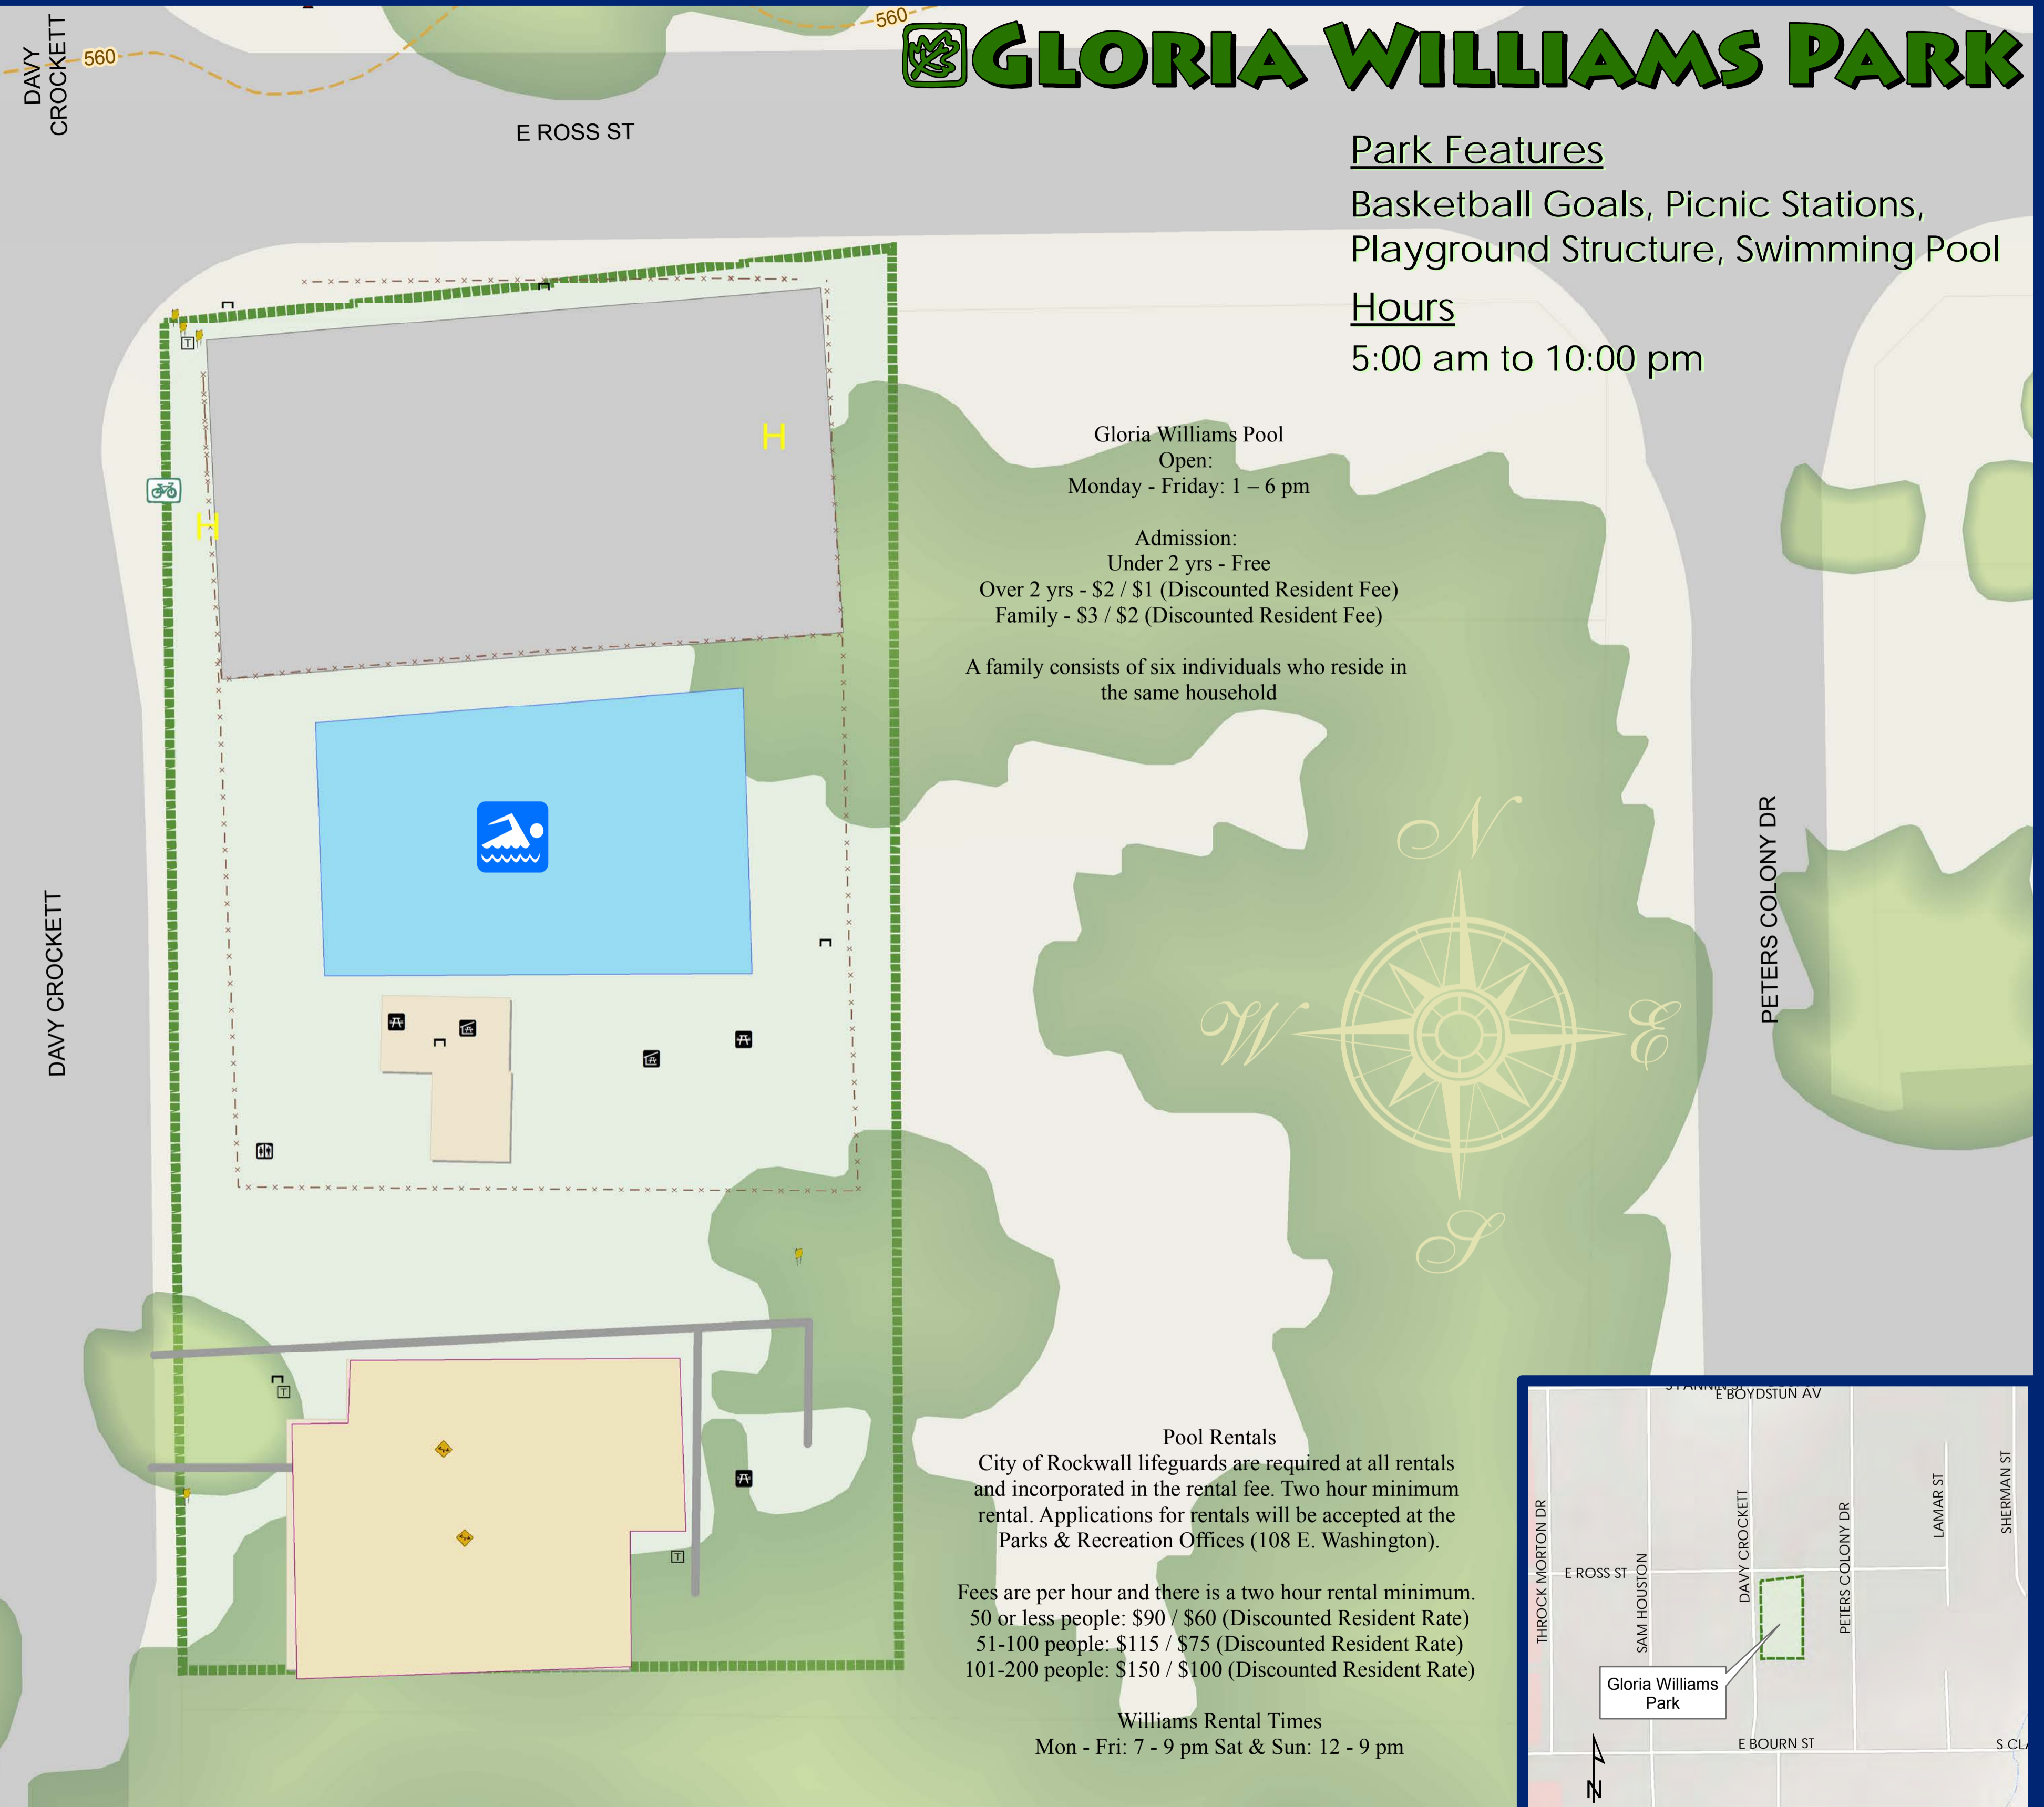

Hours

5:00 am to 10:00 pm

Gloria Williams Pool
Open:
Monday - Friday: 1 - 6 pm

Admission:
Under 2 yrs - Free
Over 2 yrs - $2 / $1 (Discounted Resident Fee)
Family - $3 / $2 (Discounted Resident Fee)

A family consists of six individuals who reside in the same household

Pool Rentals
City of Rockwall lifeguards are required at all rentals and incorporated in the rental fee. Two hour minimum rental. Applications for rentals will be accepted at the Parks & Recreation Offices (108 E. Washington).

Fees are per hour and there is a two hour rental minimum.
50 or less people: $90 / $60 (Discounted Resident Rate)
51-100 people: $115 / $75 (Discounted Resident Rate)
101-200 people: $150 / $100 (Discounted Resident Rate)

Williams Rental Times
Mon - Fri: 7 - 9 pm Sat & Sun: 12 - 9 pm

Swim Lessons
Let us develop your child's swimming skills with our exceptional learn to swim program taught by enthusiastic and experienced staff. We are committed to providing a safe environment where your child can experience outstanding swim lessons.

$59 / $39 (Resident Discount Rate)

Mon - Thurs for a two week session
The student/teacher ratio is related to each age-level's need.
Classes at Harry Myers and Gloria Williams Park Pools

Legend

- Signage
- Trash Cans
- Benches
- Bike Rack
- Goal
- Restroom
- Picnic Tables
- Pavilion
- Playgrounds
- Contours (10ft)
- Trails
- Fences
- Parkland
- Parcels
- Courts
- Trees
- Pools
- Fall Zones