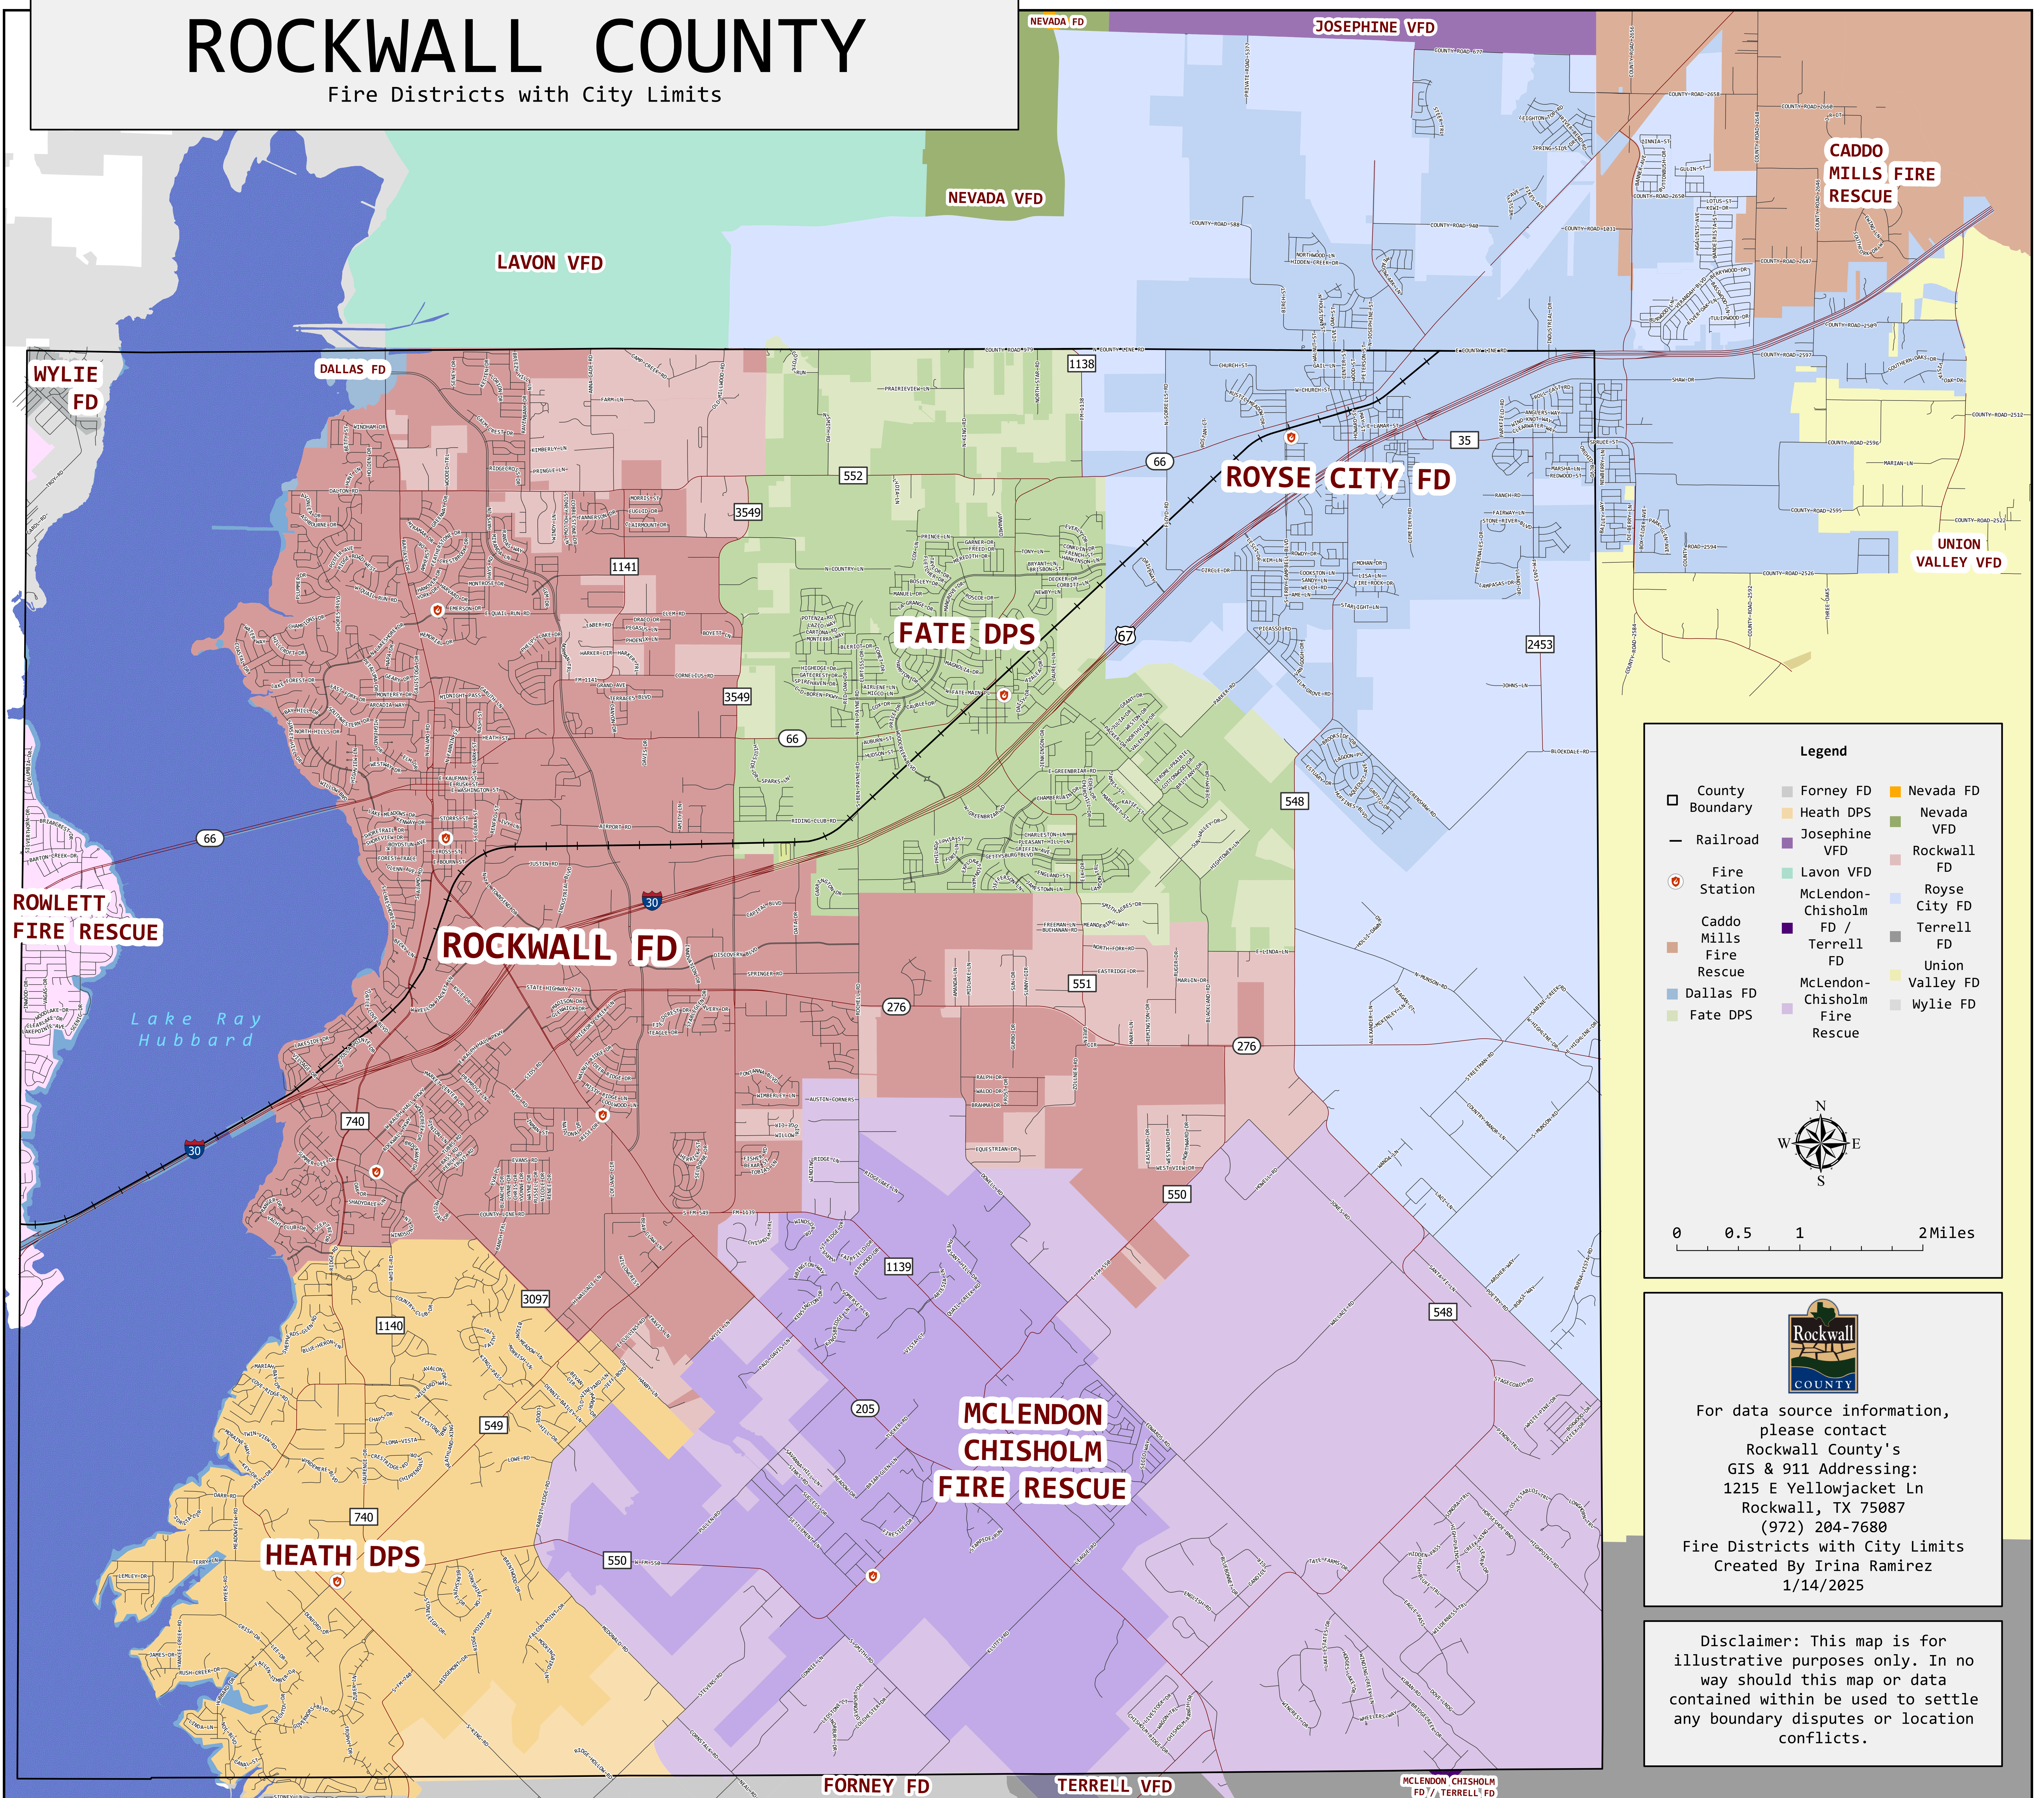

ROCKWALL COUNTY

Fire Districts with City Limits

Legend

□ County Boundary	■ Forney FD	■ Nevada FD
— Railroad	■ Heath DPS	■ Nevada VFD
● Fire Station	■ Josephine VFD	■ Rockwall FD
■ Caddo Mills Fire Rescue	■ Lavon VFD	■ Royse City FD
■ Dallas FD	■ Mclendon-Chisholm FD / Terrell FD	■ Terrell FD
■ Fate DPS	■ Mclendon-Chisholm Fire Rescue	■ Union Valley VFD
		■ Wylie FD

0 0.5 1 2 Miles

For data source information, please contact
 Rockwall County's
 GIS & 911 Addressing:
 1215 E Yellowjacket Ln
 Rockwall, TX 75087
 (972) 204-7680
 Fire Districts with City Limits
 Created By Irina Ramirez
 1/14/2025

Disclaimer: This map is for illustrative purposes only. In no way should this map or data contained within be used to settle any boundary disputes or location conflicts.

FORNEY FD TERRELL VFD MCLENDON CHISHOLM FD / TERRELL FD