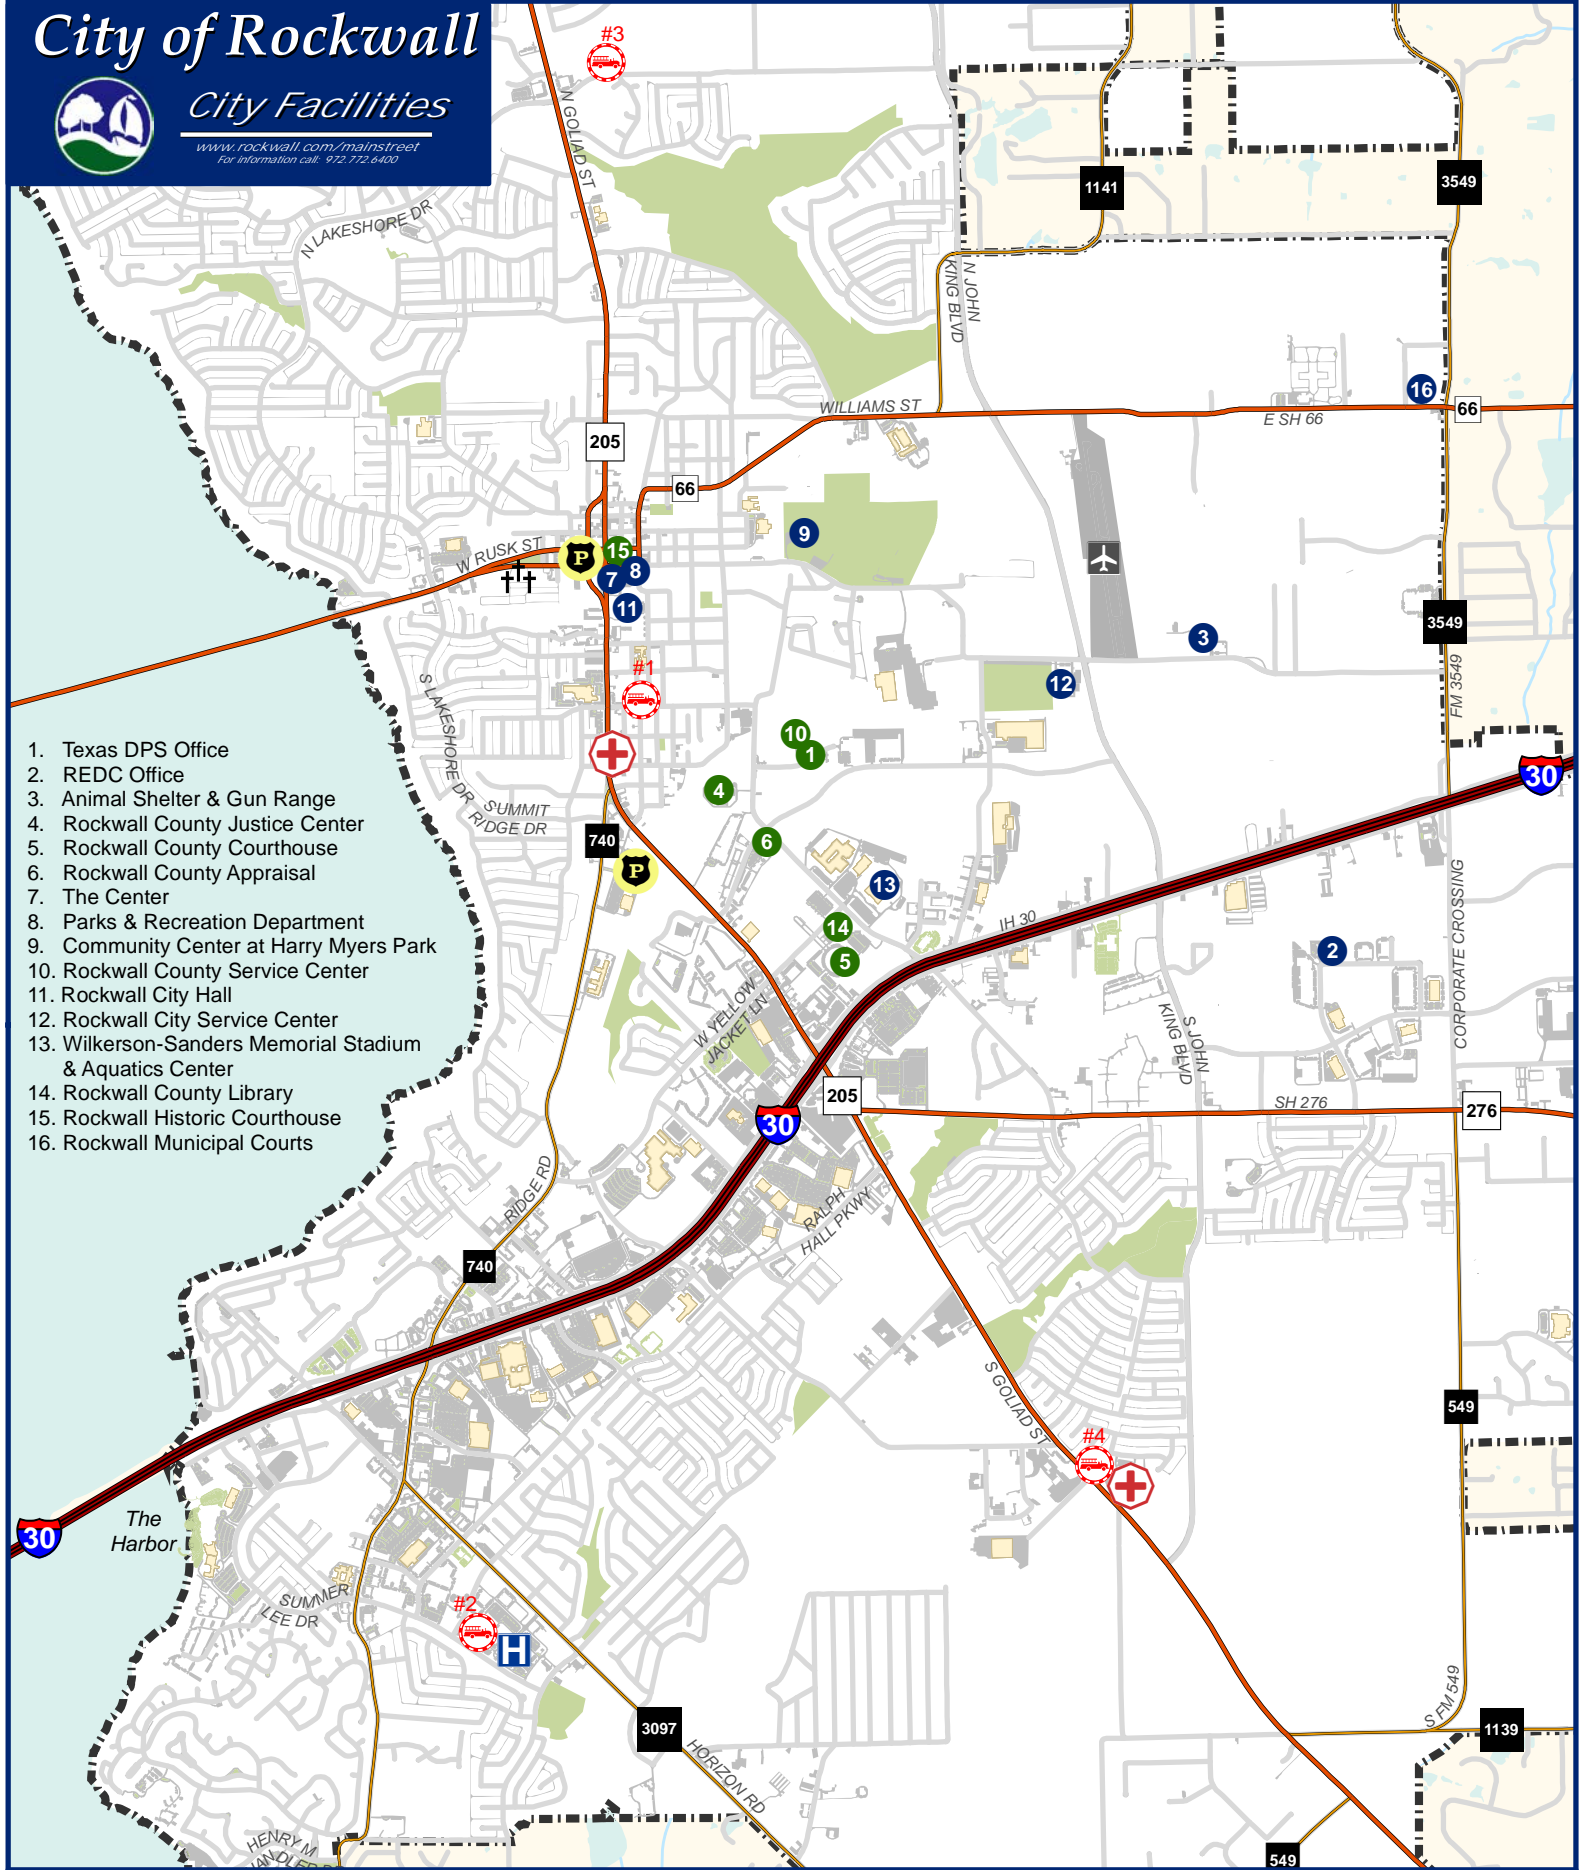

# City of Rockwall

0 0.25 0.5 Miles  
1 inch = 2,956 feet

EMS Station

Fire Station

Hospital

City Cemetery

Police

Ralph Hall Municipal Airport

Interstate

State Highway

Farm to Market

Streets

Streams

Ponds

Airport

City Parks

City Limits

City Facility

County Facility