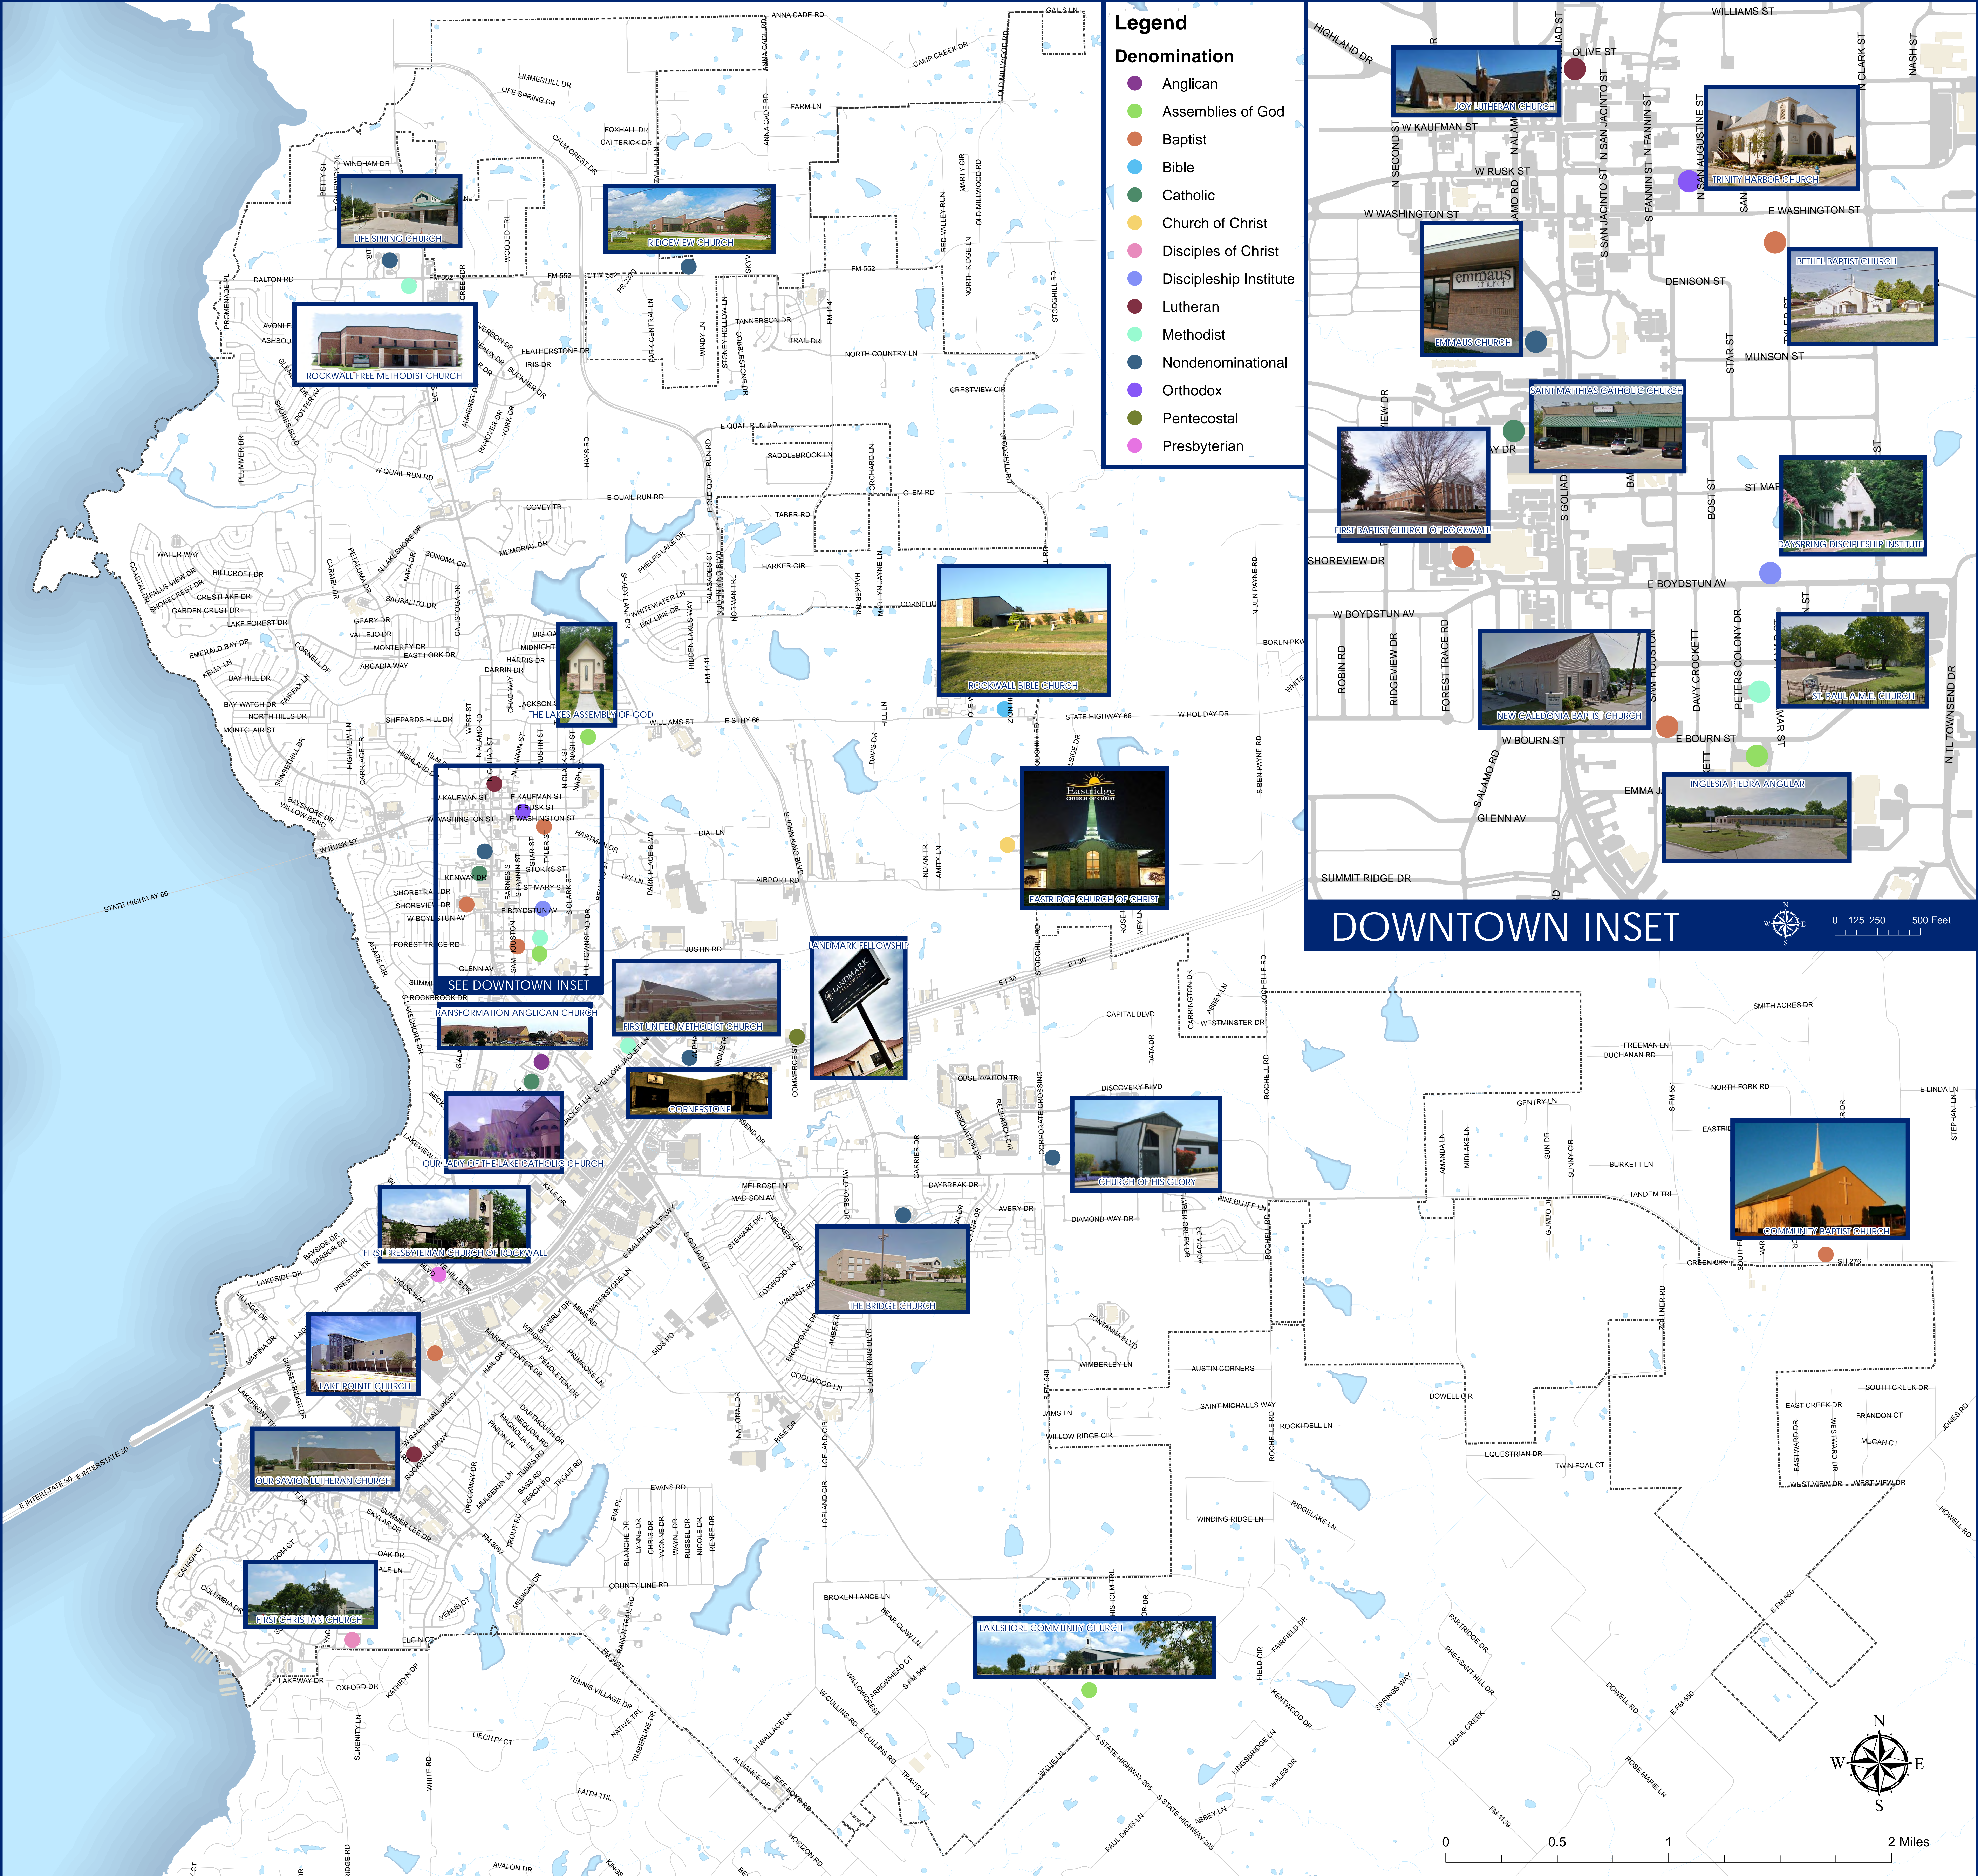

### Legend

#### Denomination

- Anglican
- Assemblies of God
- Baptist
- Bible
- Catholic
- Church of Christ
- Disciples of Christ
- Discipleship Institute
- Lutheran
- Methodist
- Nondenominational
- Orthodox
- Pentecostal
- Presbyterian

The data represented on this map was obtained with the best methods available. Data is supplied from various sources and accuracy may be out of the City of Rockwall's control. The verification of accuracy and / or content lies entirely with the end user. The City of Rockwall does not guarantee the accuracy of contained information. All information is provided 'As Is' with no warranty being made, either expressed or implied.

# CITY OF ROCKWALL CHURCHES

0 0.5 1 2 Miles