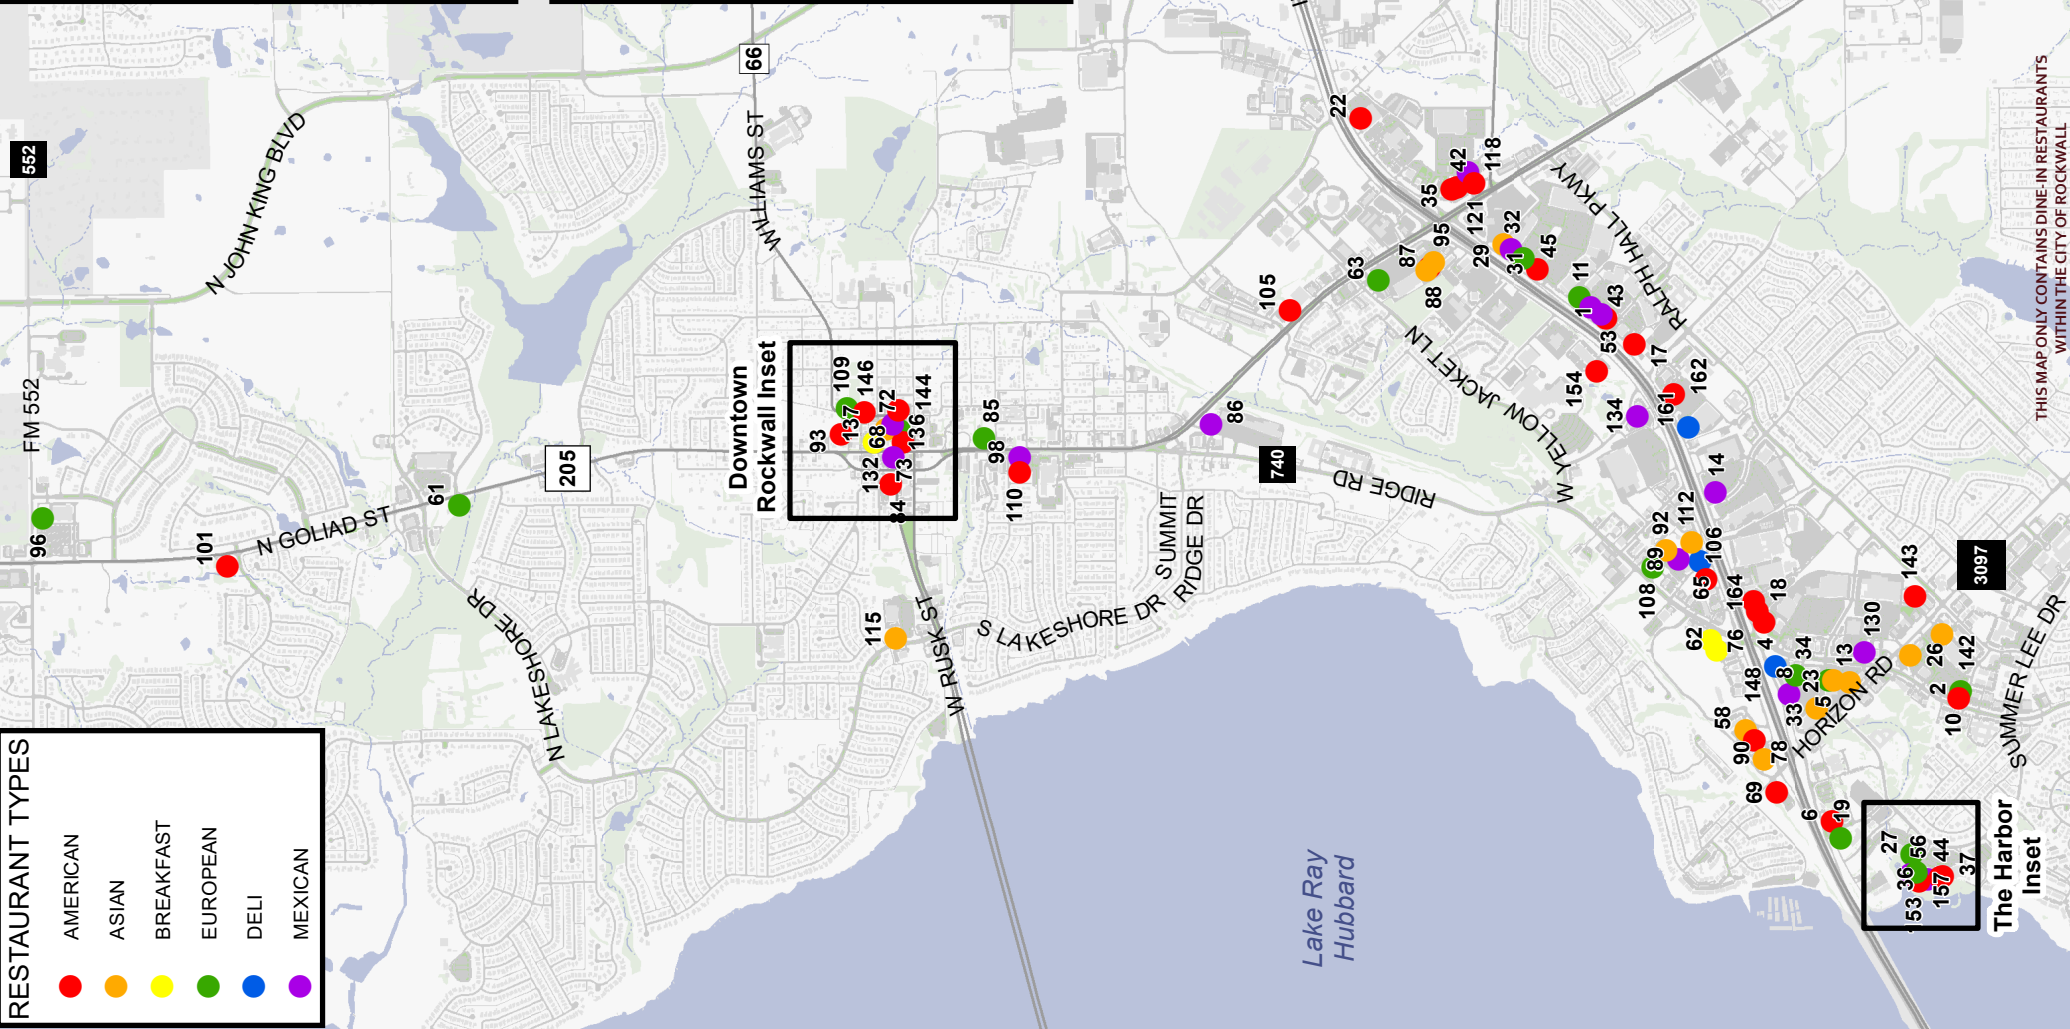

For more information, visit:

www.rockwall.com

Visit our GIS webpage at www.rockwall.com/GIS for a more in-depth, interactive map, featuring restaurant info, menu hyperlinks, and more.

For questions or concerns, please contact:
 City of Rockwall GIS Division
 385 S Goliad St, Rockwall, TX 75087
 Ph. 972-771-7745
GISGroup@rockwall.com

City of Rockwall
**RESTAURANT
 GUIDE**

- RESTAURANT TYPES**
- AMERICAN
 - ASIAN
 - BREAKFAST
 - EUROPEAN
 - DELI
 - MEXICAN

THIS MAP ONLY CONTAINS DINE-IN RESTAURANTS WITHIN THE CITY OF ROCKWALL