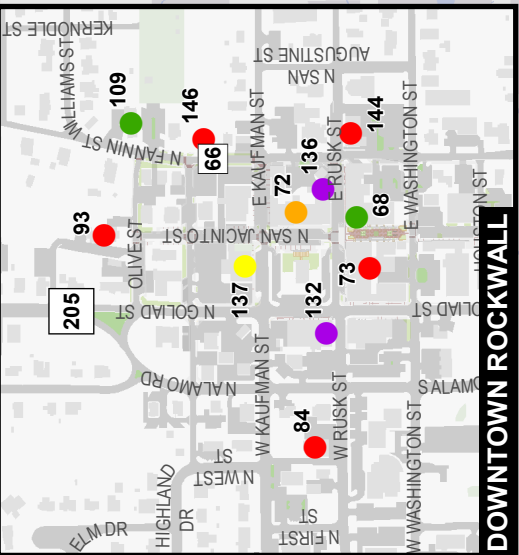

For more information, visit:

www.rockwall.com

Visit our GIS webpage at www.rockwall.com/GIS for a more in-depth, interactive map, featuring restaurant info, menu hyperlinks, and more.

For questions or concerns, please contact:
 City of Rockwall GIS Division
 385 S Goliad St, Rockwall, TX 75087
 Ph. 972-771-7745
GISGroup@rockwall.com

City of Rockwall
**RESTAURANT
 GUIDE**

- RESTAURANT TYPES**
- AMERICAN
 - ASIAN
 - BREAKFAST
 - EUROPEAN
 - DELI
 - MEXICAN

THIS MAP ONLY CONTAINS DINE-IN RESTAURANTS WITHIN THE CITY OF ROCKWALL