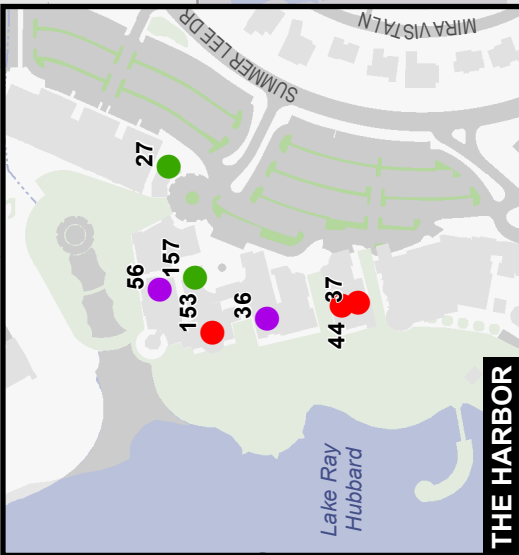

For more information, visit:

www.rockwall.com

Visit our GIS webpage at www.rockwall.com/GIS for a more in-depth, interactive map, featuring restaurant info, menu hyperlinks, and more.

For questions or concerns, please contact:
 City of Rockwall GIS Division
 385 S Goliad St, Rockwall, TX 75087
 Ph. 972-771-7745
GISGroup@rockwall.com

City of Rockwall
**RESTAURANT
 GUIDE**

- RESTAURANT TYPES**
- AMERICAN
 - ASIAN
 - BREAKFAST
 - EUROPEAN
 - DELI
 - MEXICAN

THIS MAP ONLY CONTAINS DINE-IN RESTAURANTS WITHIN THE CITY OF ROCKWALL