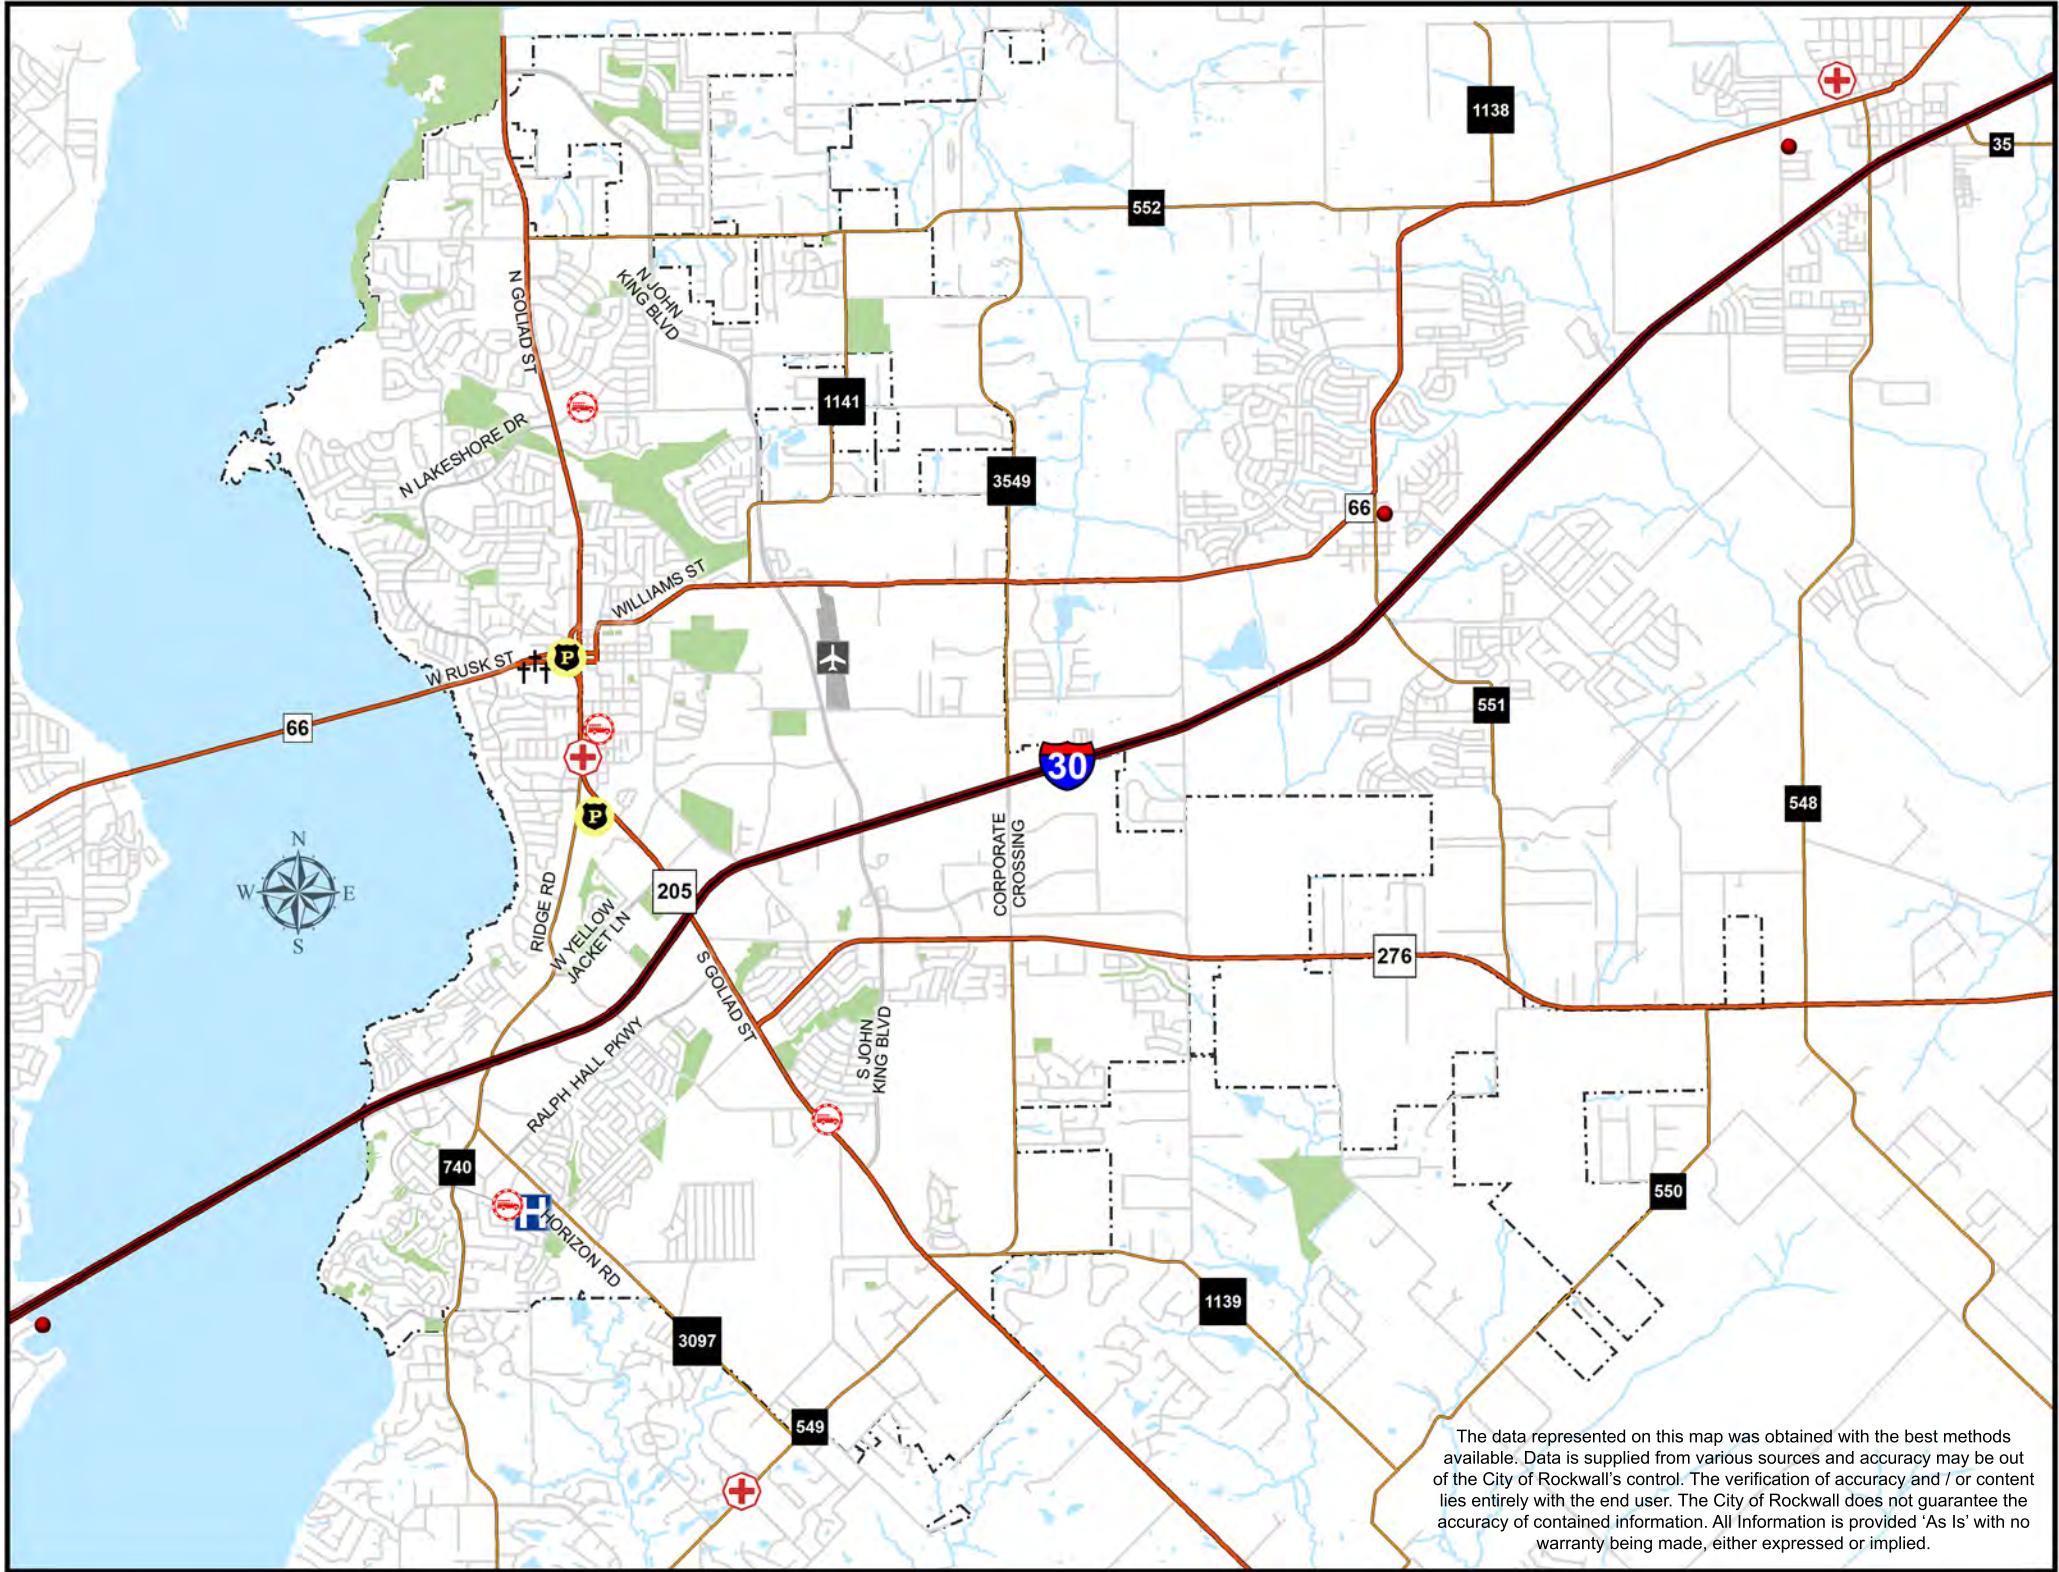

FIRE STATIONS

Fate #1 - 128 E Fate Main Pl
 Royse City #1 - 300 S Erby Campbell
 Rockwall #1 - 305 Boydston Ave
 Rockwall #2 - 920 Rockwall Pkwy
 Rockwall #3 - 191 E Quail Run Dr
 Rockwall #4 - 2915 S Goliad St
 Marina - Cook Dr

EMS STATIONS

#1 - 809 S Goliad St
 #2 - 6834 FM549
 #3 - 305 N Arch St
 #4 - S Fate (new)

POLICE

Rockwall Police Station
 205 W Rusk St
 Police Community Center
 1113 Ridge Rd

HOSPITAL

Presbyterian Hospital of Rockwall
 3150 Horizon Rd

The New Horizon

The data represented on this map was obtained with the best methods available. Data is supplied from various sources and accuracy may be out of the City of Rockwall's control. The verification of accuracy and / or content lies entirely with the end user. The City of Rockwall does not guarantee the accuracy of contained information. All Information is provided 'As Is' with no warranty being made, either expressed or implied.