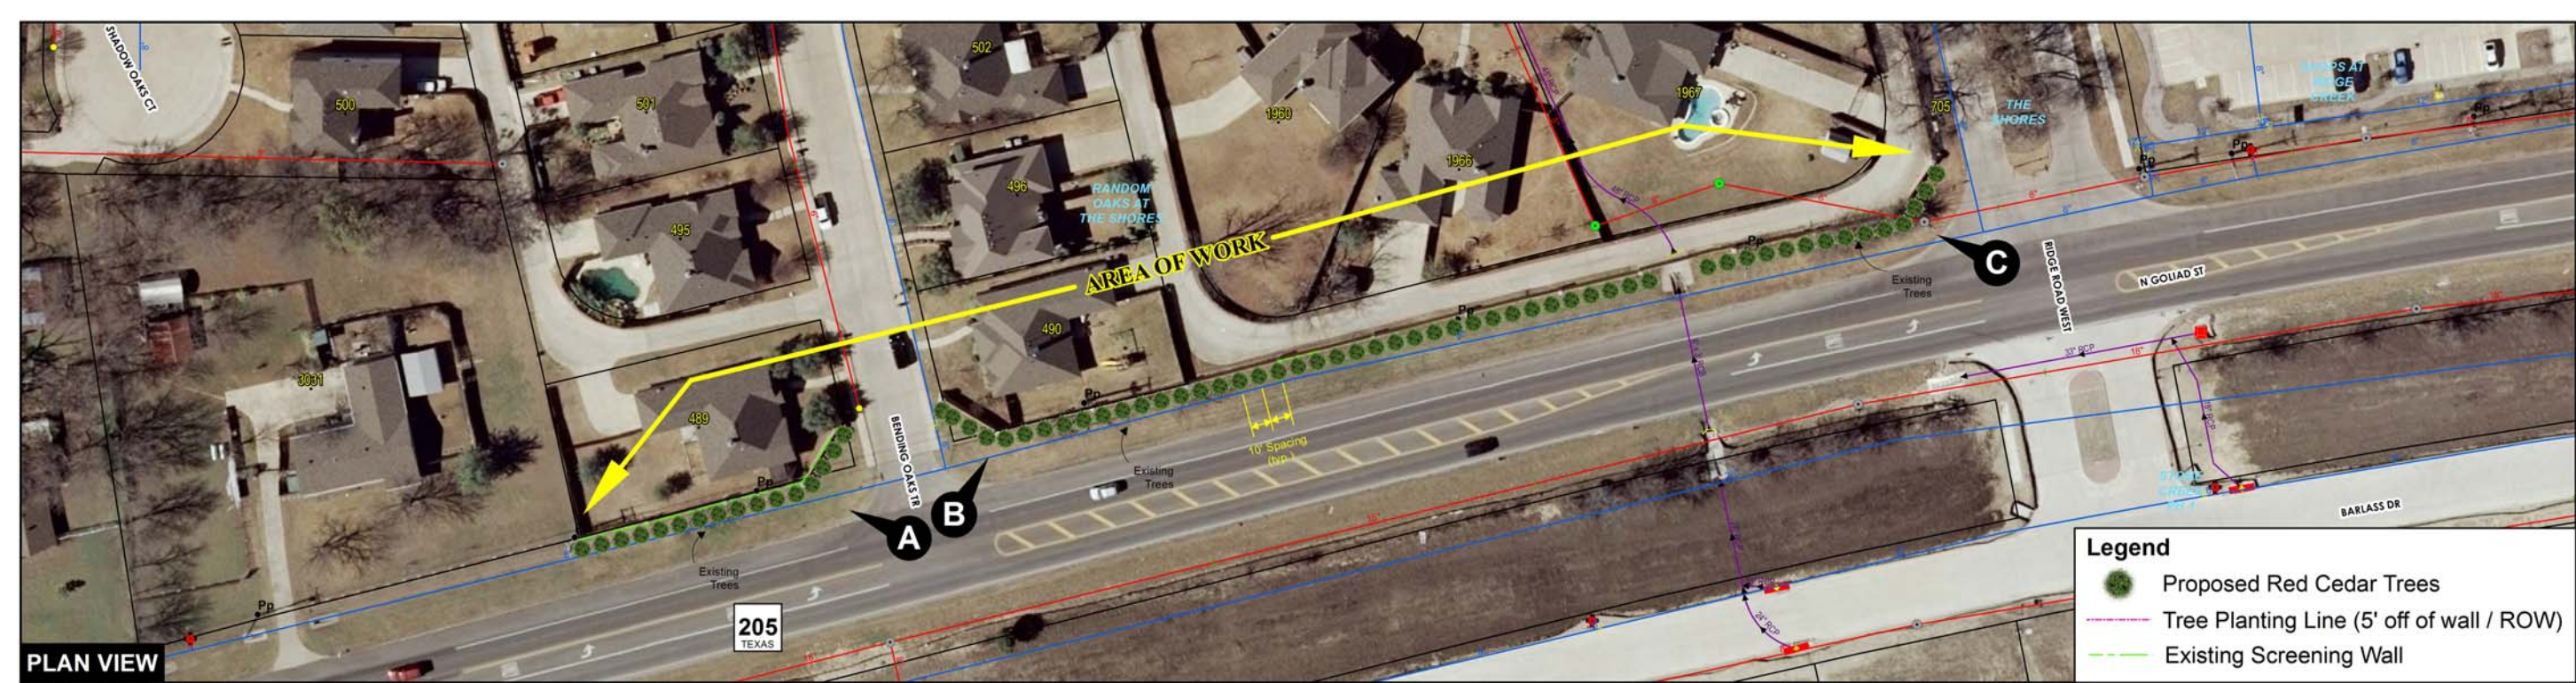

City of
Rockwall

**RANDOM OAKS SUBDIVISION
SCREENING WALL**
N GOLIAD ST (SH 205) BETWEEN RIDGE ROAD WEST & BENDING OAKS TRAIL