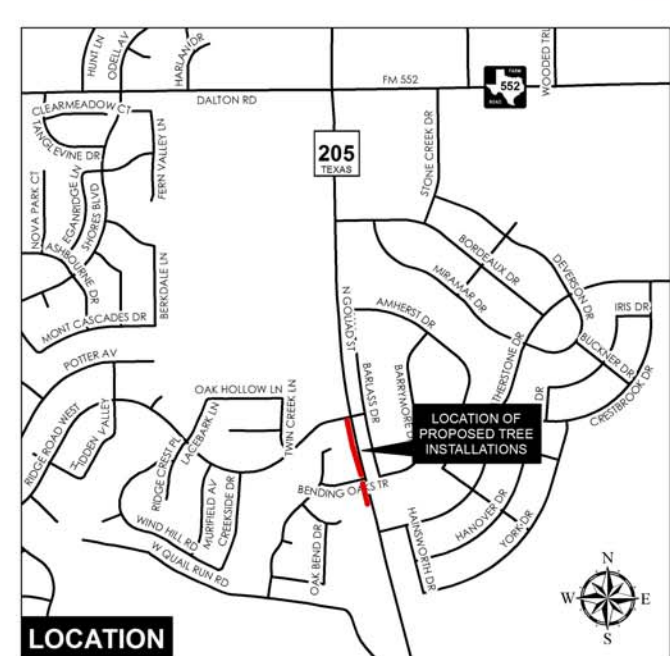

City of
Rockwall

**RANDOM OAKS SUBDIVISION
SCREENING WALL**
N GOLIAD ST (SH 205) BETWEEN RIDGE ROAD WEST & BENDING OAKS TRAIL