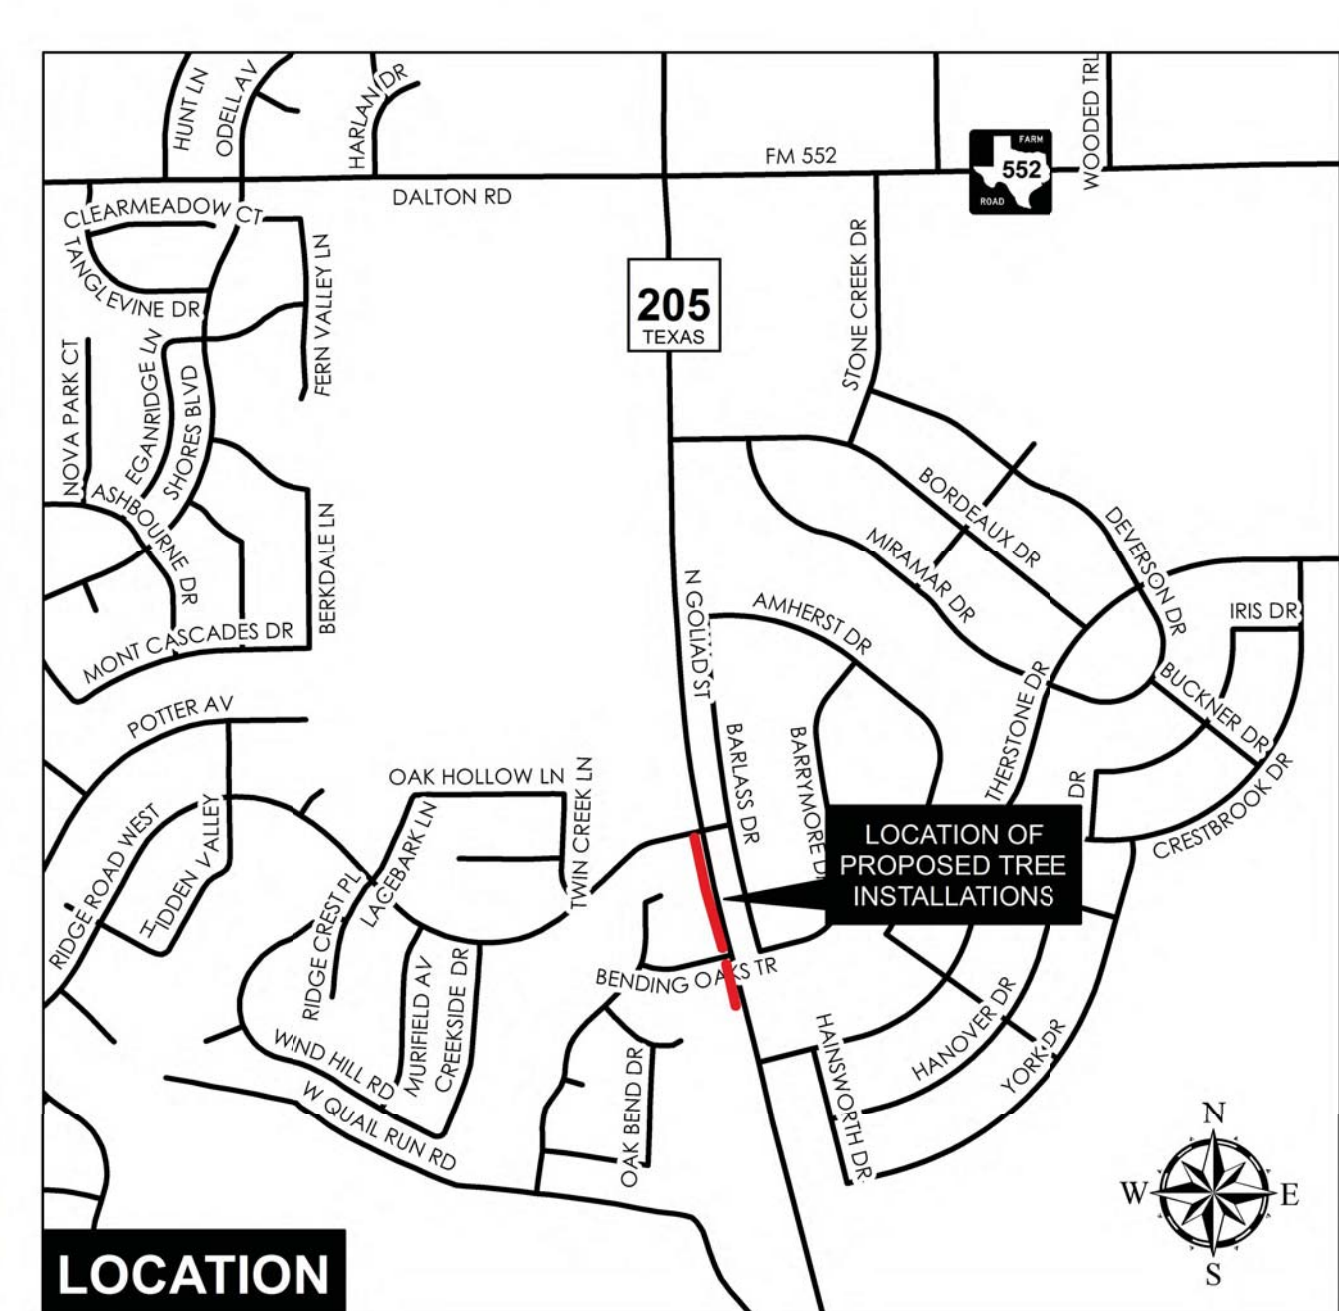

City of Rockwall

RANDOM OAKS SUBDIVISION
SCREENING WALL

N GOLLAD ST (SH 205) BETWEEN RIDGE ROAD WEST & BENDING OAKS TRAIL