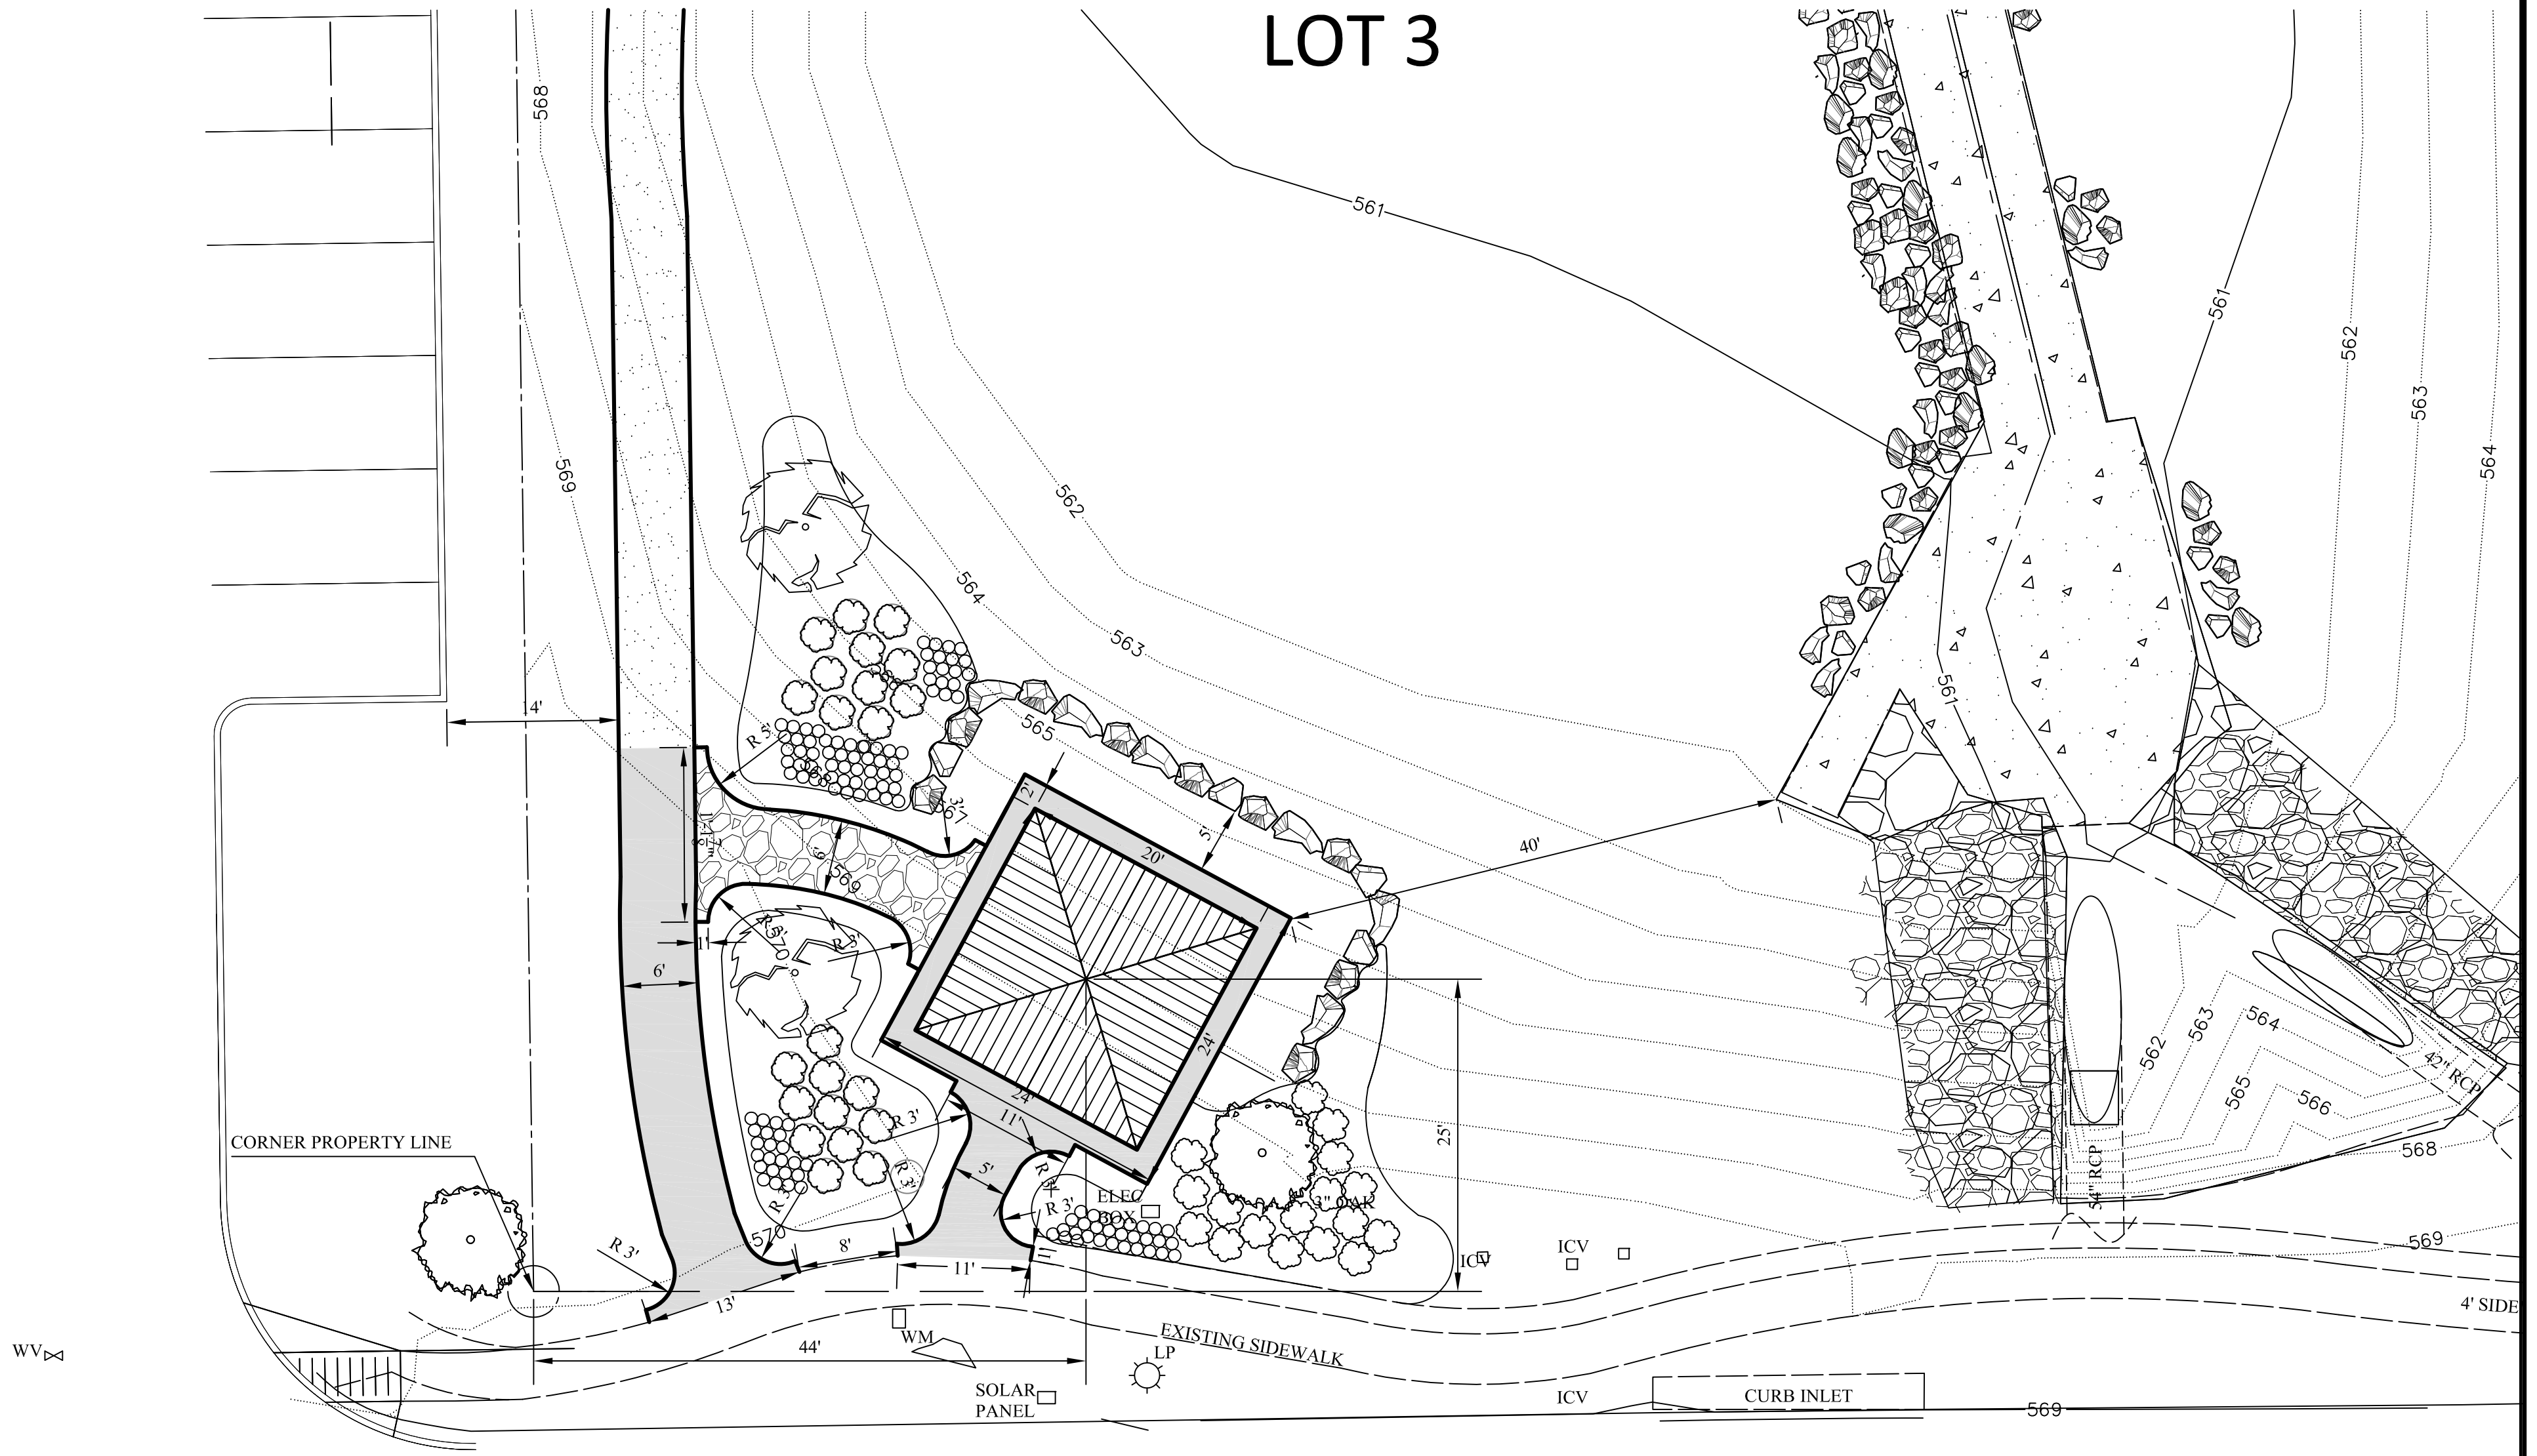

# DIMENSION PLAN

LOT 3

OBSERVATION

# GRADING PLAN

LOT 3

OBSERVATION

GRADING & DIMENSION PLAN  
ROCKWALL TECHNOLOGY PARK  
ROCKWALL EDC, ROCKWALL, TEXAS

**MHS**  
PLANNING & DESIGN, LLC

212 W. Ninth Street  
Tyler, Texas 75701  
903-597-6606  
903-597-0517 Fax