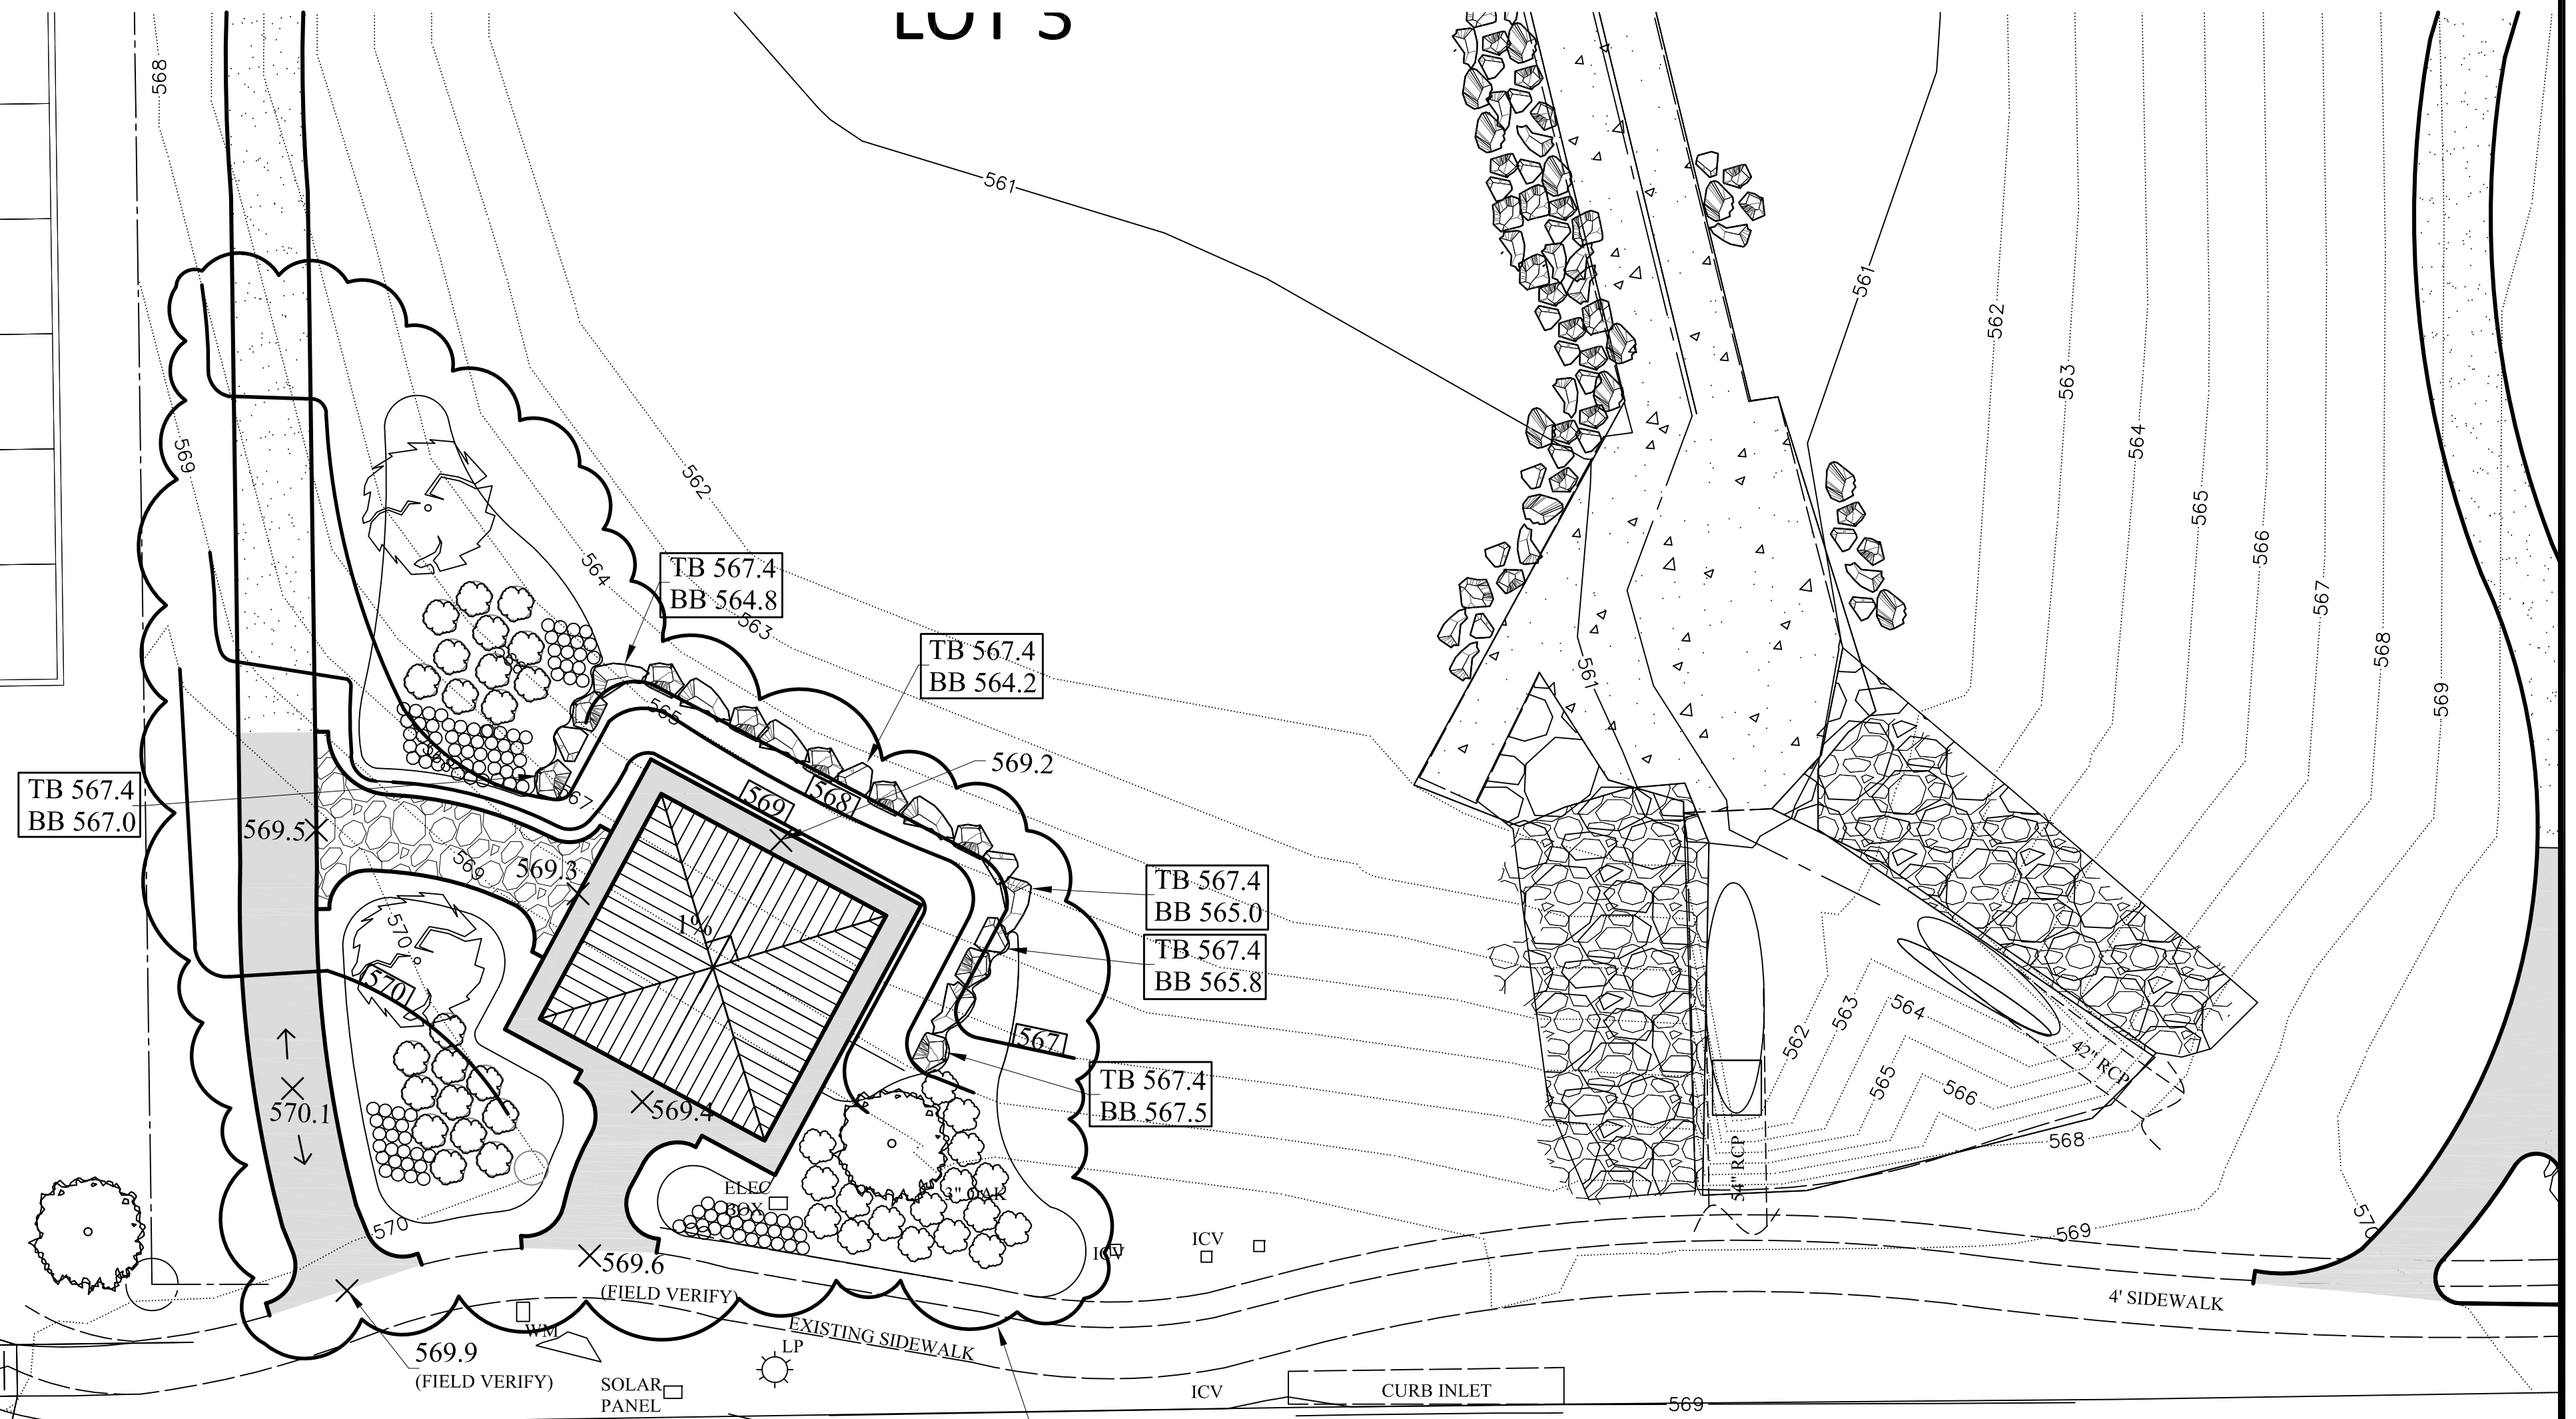

# DIMENSION PLAN

LOT 3

OBSERVATION

# GRADING PLAN

LOT 3

OBSERVATION

GRADING & DIMENSION PLAN  
ROCKWALL TECHNOLOGY PARK  
ROCKWALL EDC, ROCKWALL, TEXAS

**MHS**  
PLANNING & DESIGN, LLC

212 W. Ninth Street  
Tyler, Texas 75701  
903-597-6606  
903-597-0517 Fax