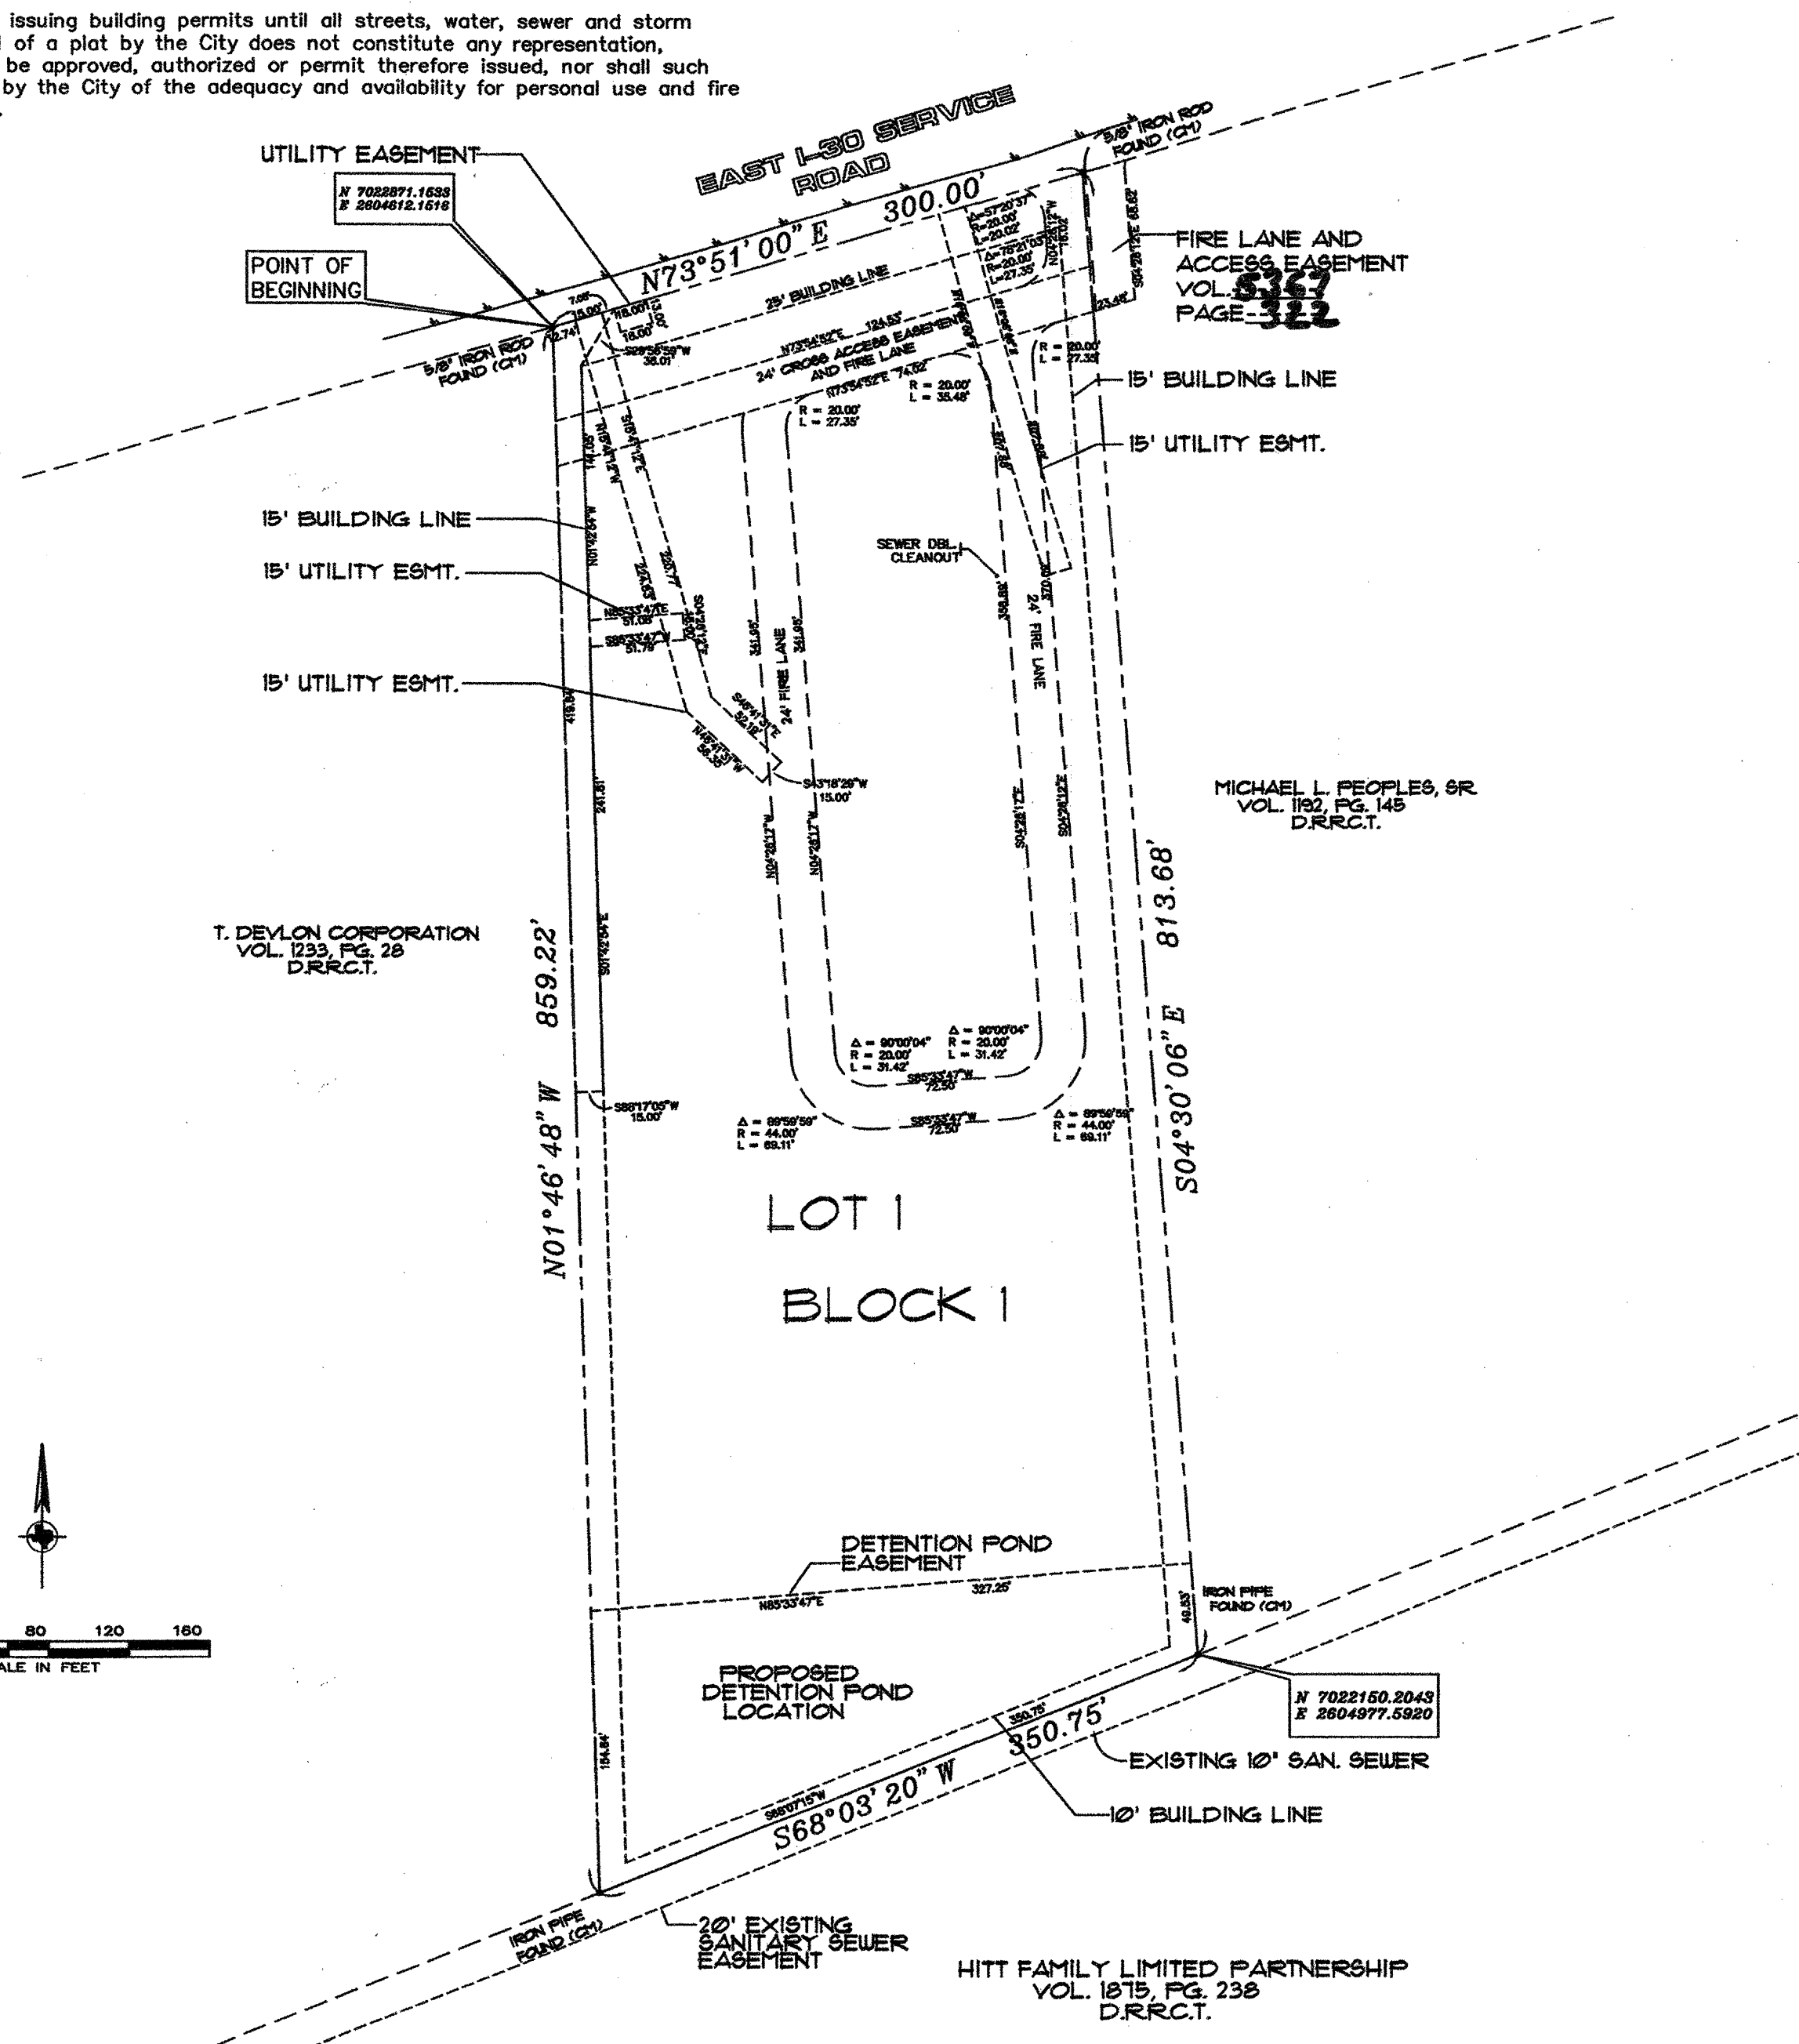

NOTE: It shall be the policy of the City of Rockwall to withhold issuing building permits until all streets, water, sewer and storm drainage systems have been accepted by the City. The approval of a plat by the City does not constitute any representation, assurance or guarantee that any building within such plat shall be approved, authorized or permit therefore issued, nor shall such approval constitute any representation, assurance or guarantee by the City of the adequacy and availability for personal use and fire protection within such plat, as required under Ordinance 83-54.

ZONED LI - LIGHT INDUSTRIAL

FLOOD INFO:
ZONE: X
MAP NO. 480543 0045 B
DATE: SEPTEMBER 17, 1980

FILED FOR RECORD
ROCKWALL COUNTY CLERK
LISA CONSTANTI
COUNTY CLERK
DEPUTY
08 MAR 27 PM 3:33