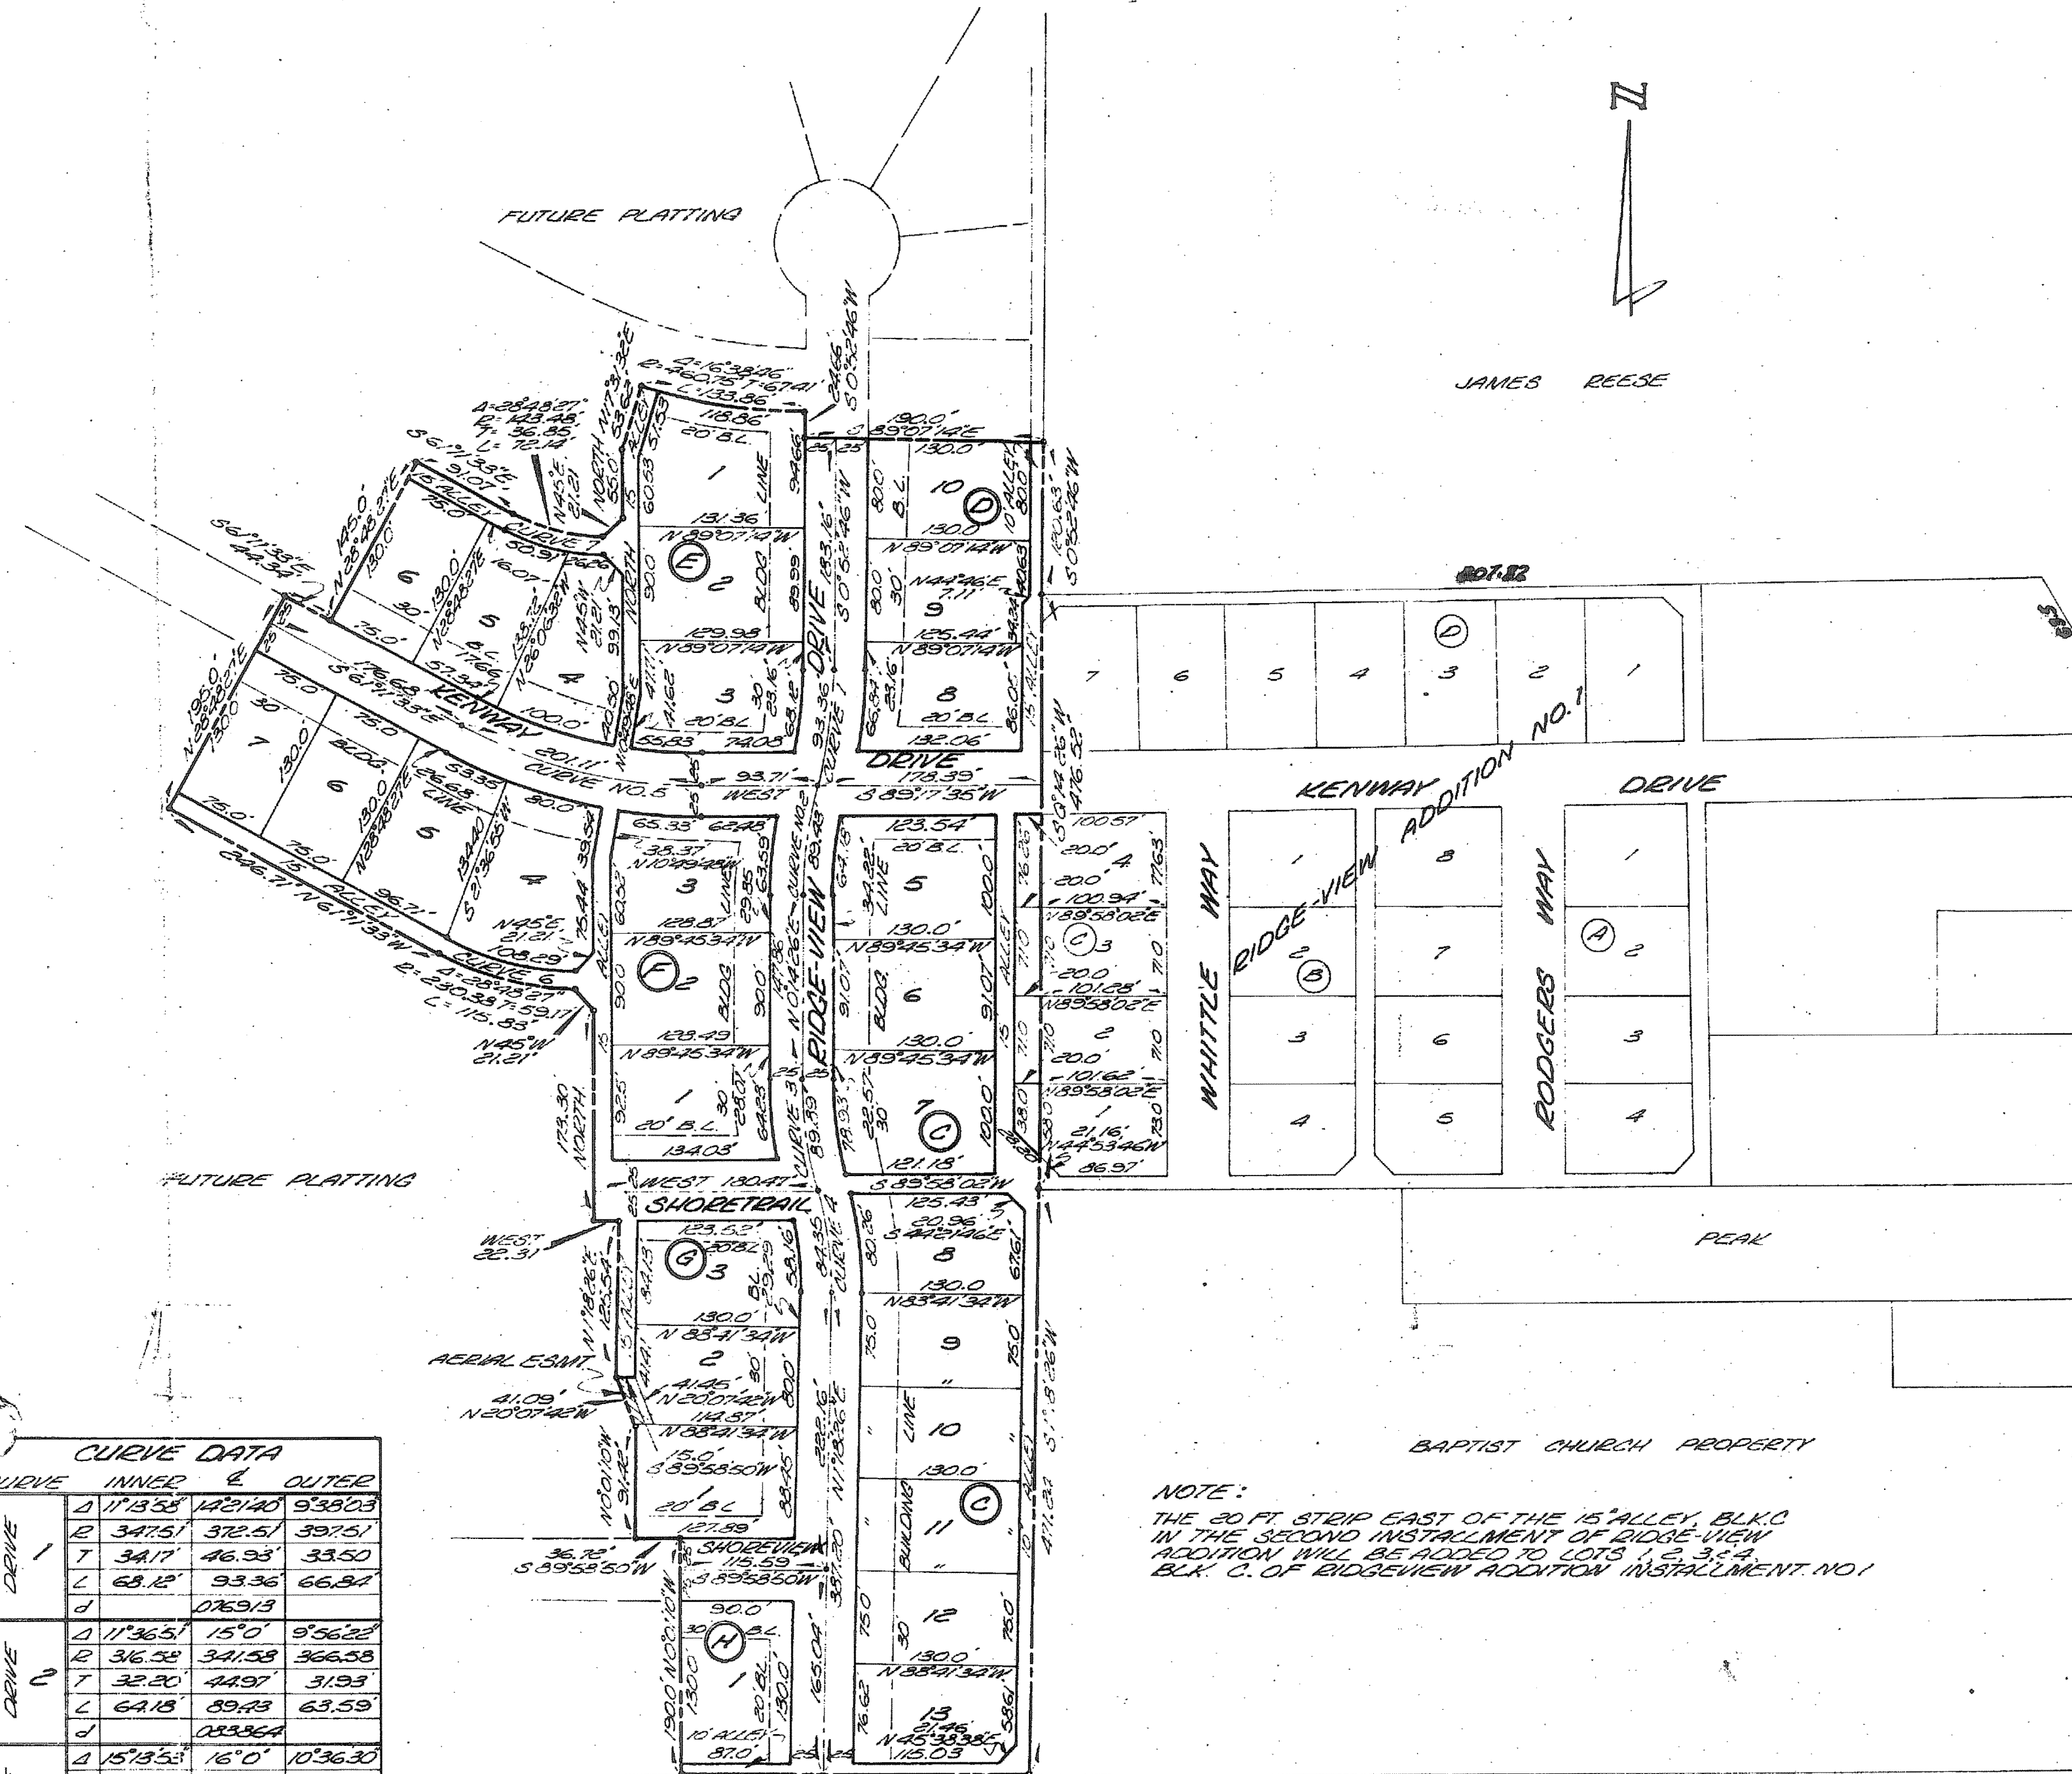

FILED
2 day of Sept 1964
@ 11:30 AM
Elmer A. Payne, Clerk of County
Court, Rockwall County, Texas
By: W. H. Kelly Deputy

CURVE DATA

CURVE	INNER	OUTER
1	11' 53.52"	142' 1.40"
2	34' 7.51"	372.51"
3	34' 17"	46.33"
4	63.12"	93.36"
5	0' 25.13"	
6	11' 36.51"	15' 0"
7	316.52"	341.59"
8	32.20"	44.97"
9	64.18"	89.43"
10	0' 25.13"	
11	15' 13.51"	16' 0"
12	296.93"	321.90"
13	39.76"	45.24"
14	78.33"	89.89"
15	0' 25.13"	
16	12' 54.24"	17' 04"
17	253.18"	233.18"
18	29.20"	42.49"
19	58.16"	84.35"
20	0' 11.65"	
21	37' 50"	40.00"
22	96.31"	102.79"
23	128.54"	201.11"
24	0' 11.65"	
25	25' 48.57"	28' 48.57"
26	215.33"	230.33"
27	55.31"	59.17"
28	108.29"	115.83"
29	0' 11.65"	
30	28' 48.57"	28' 48.57"
31	143.48"	153.48"
32	36.85"	39.42"
33	72.14"	77.17"