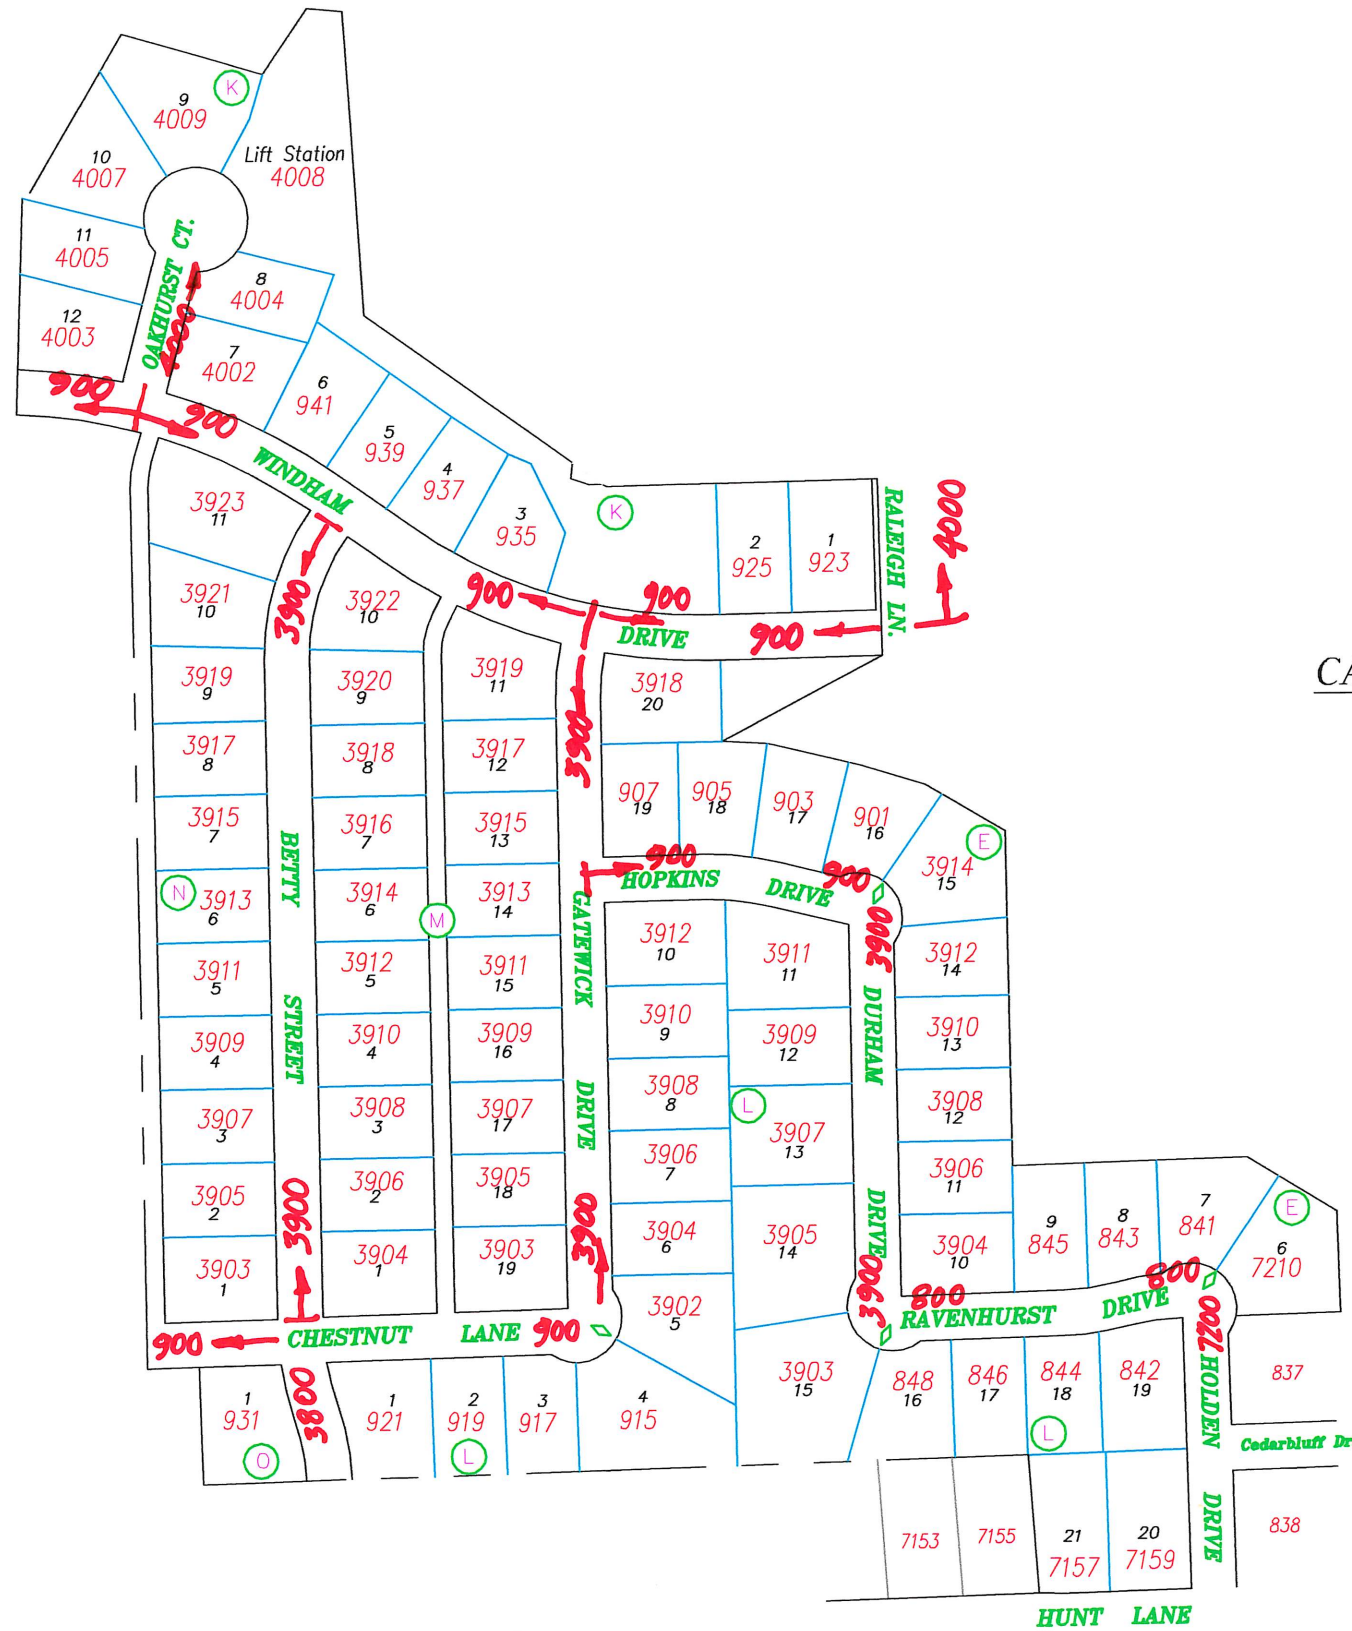

SCALE : 1" = 200'

CASTLE RIDGE ESTATES PHASE 2

ADDRESS MAP

DATE: MAY 13, 2008

79 LOTS

LEGEND

3 LOT NUMBER

1250 STREET ADDRESS

(A) CITY BLOCK NUMBER

◇ STREET NAME CHANGE