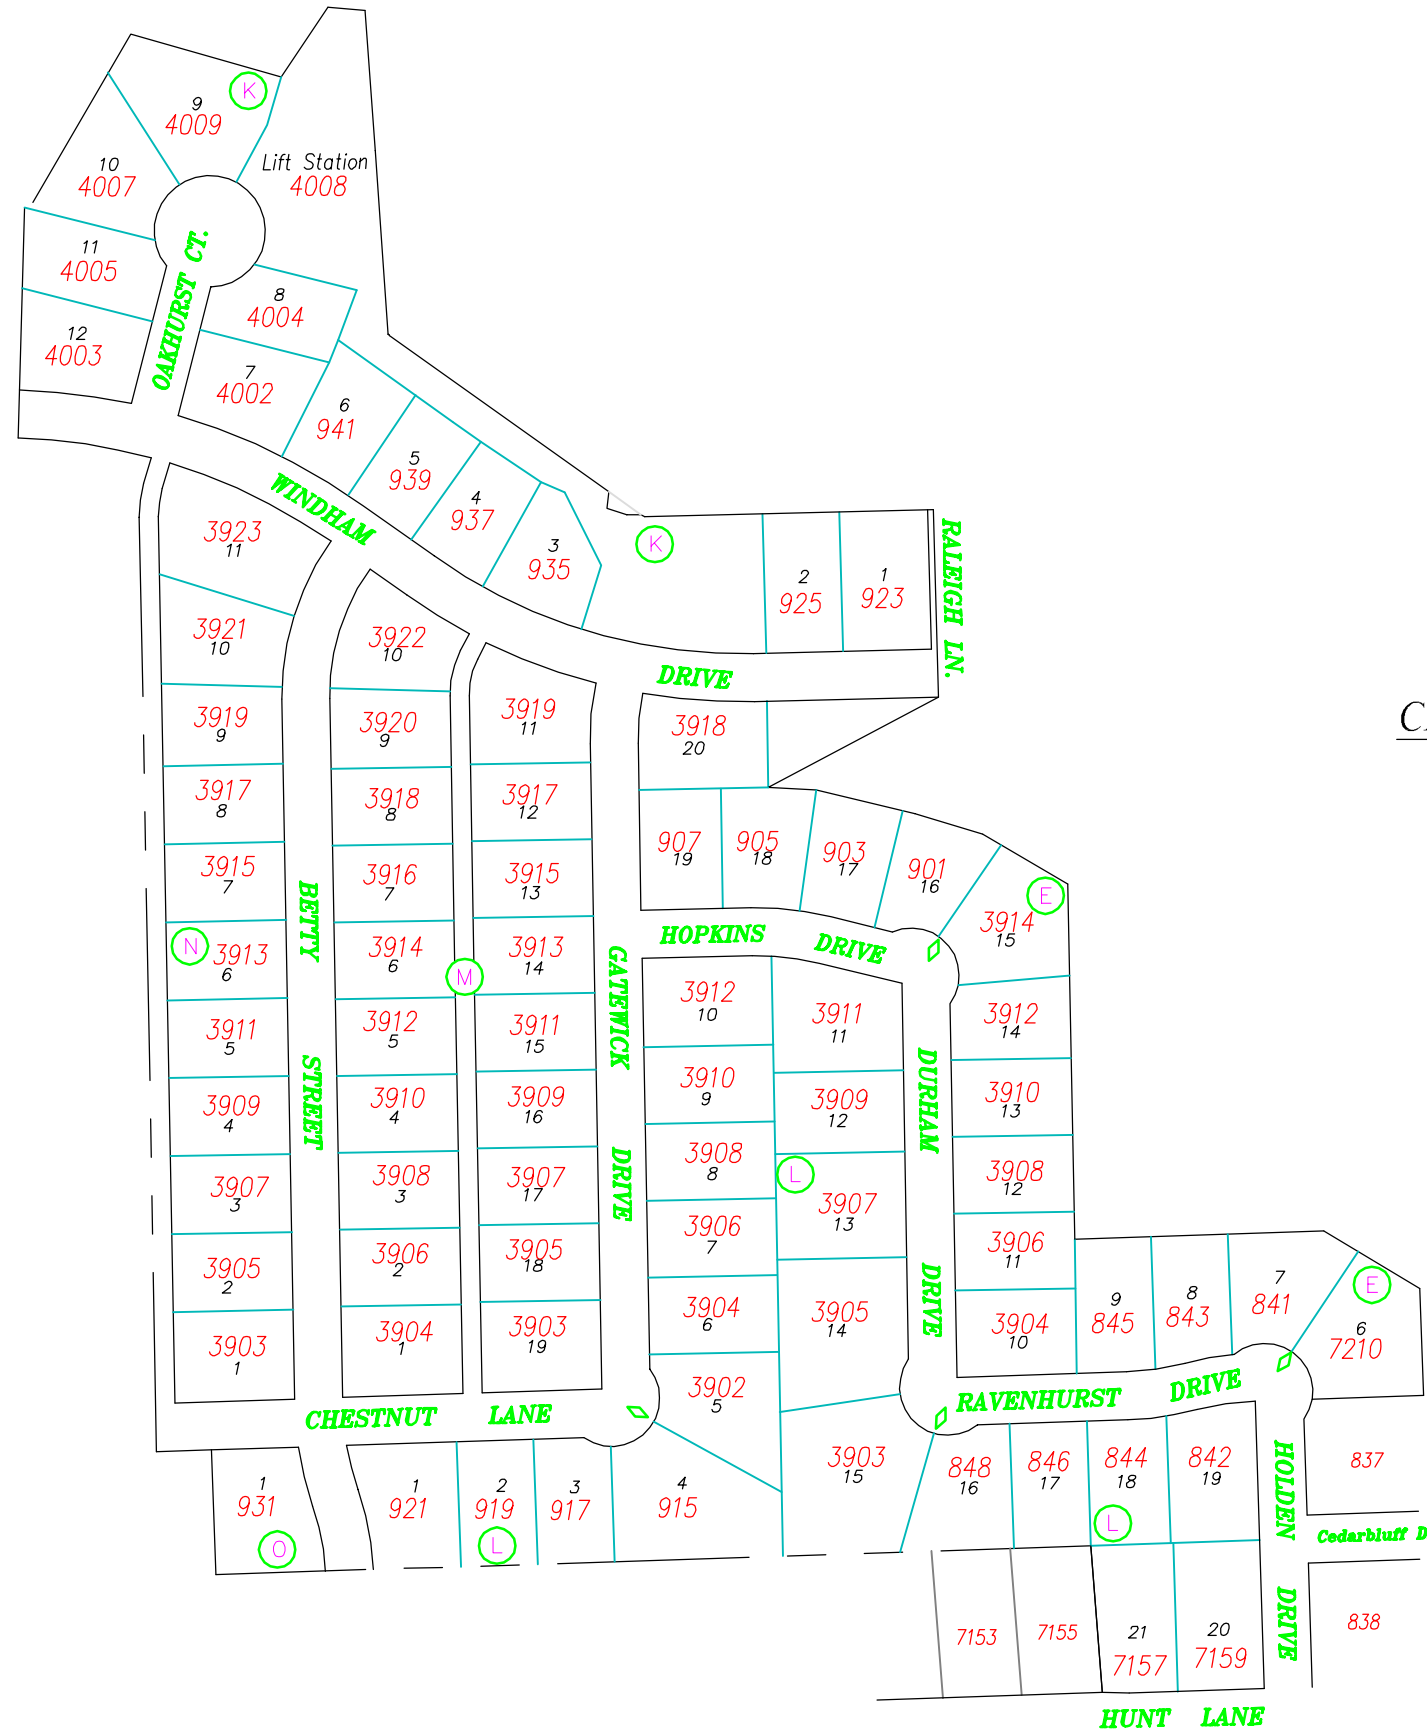

SCALE : 1" = 200'

### CASTLE RIDGE ESTATES PHASE 2

ADDRESS MAP

DATE: MAY 13, 2008

79 LOTS

#### LEGEND

- 3 LOT NUMBER
- 1250 STREET ADDRESS
- (A) CITY BLOCK NUMBER
- ◇ STREET NAME CHANGE