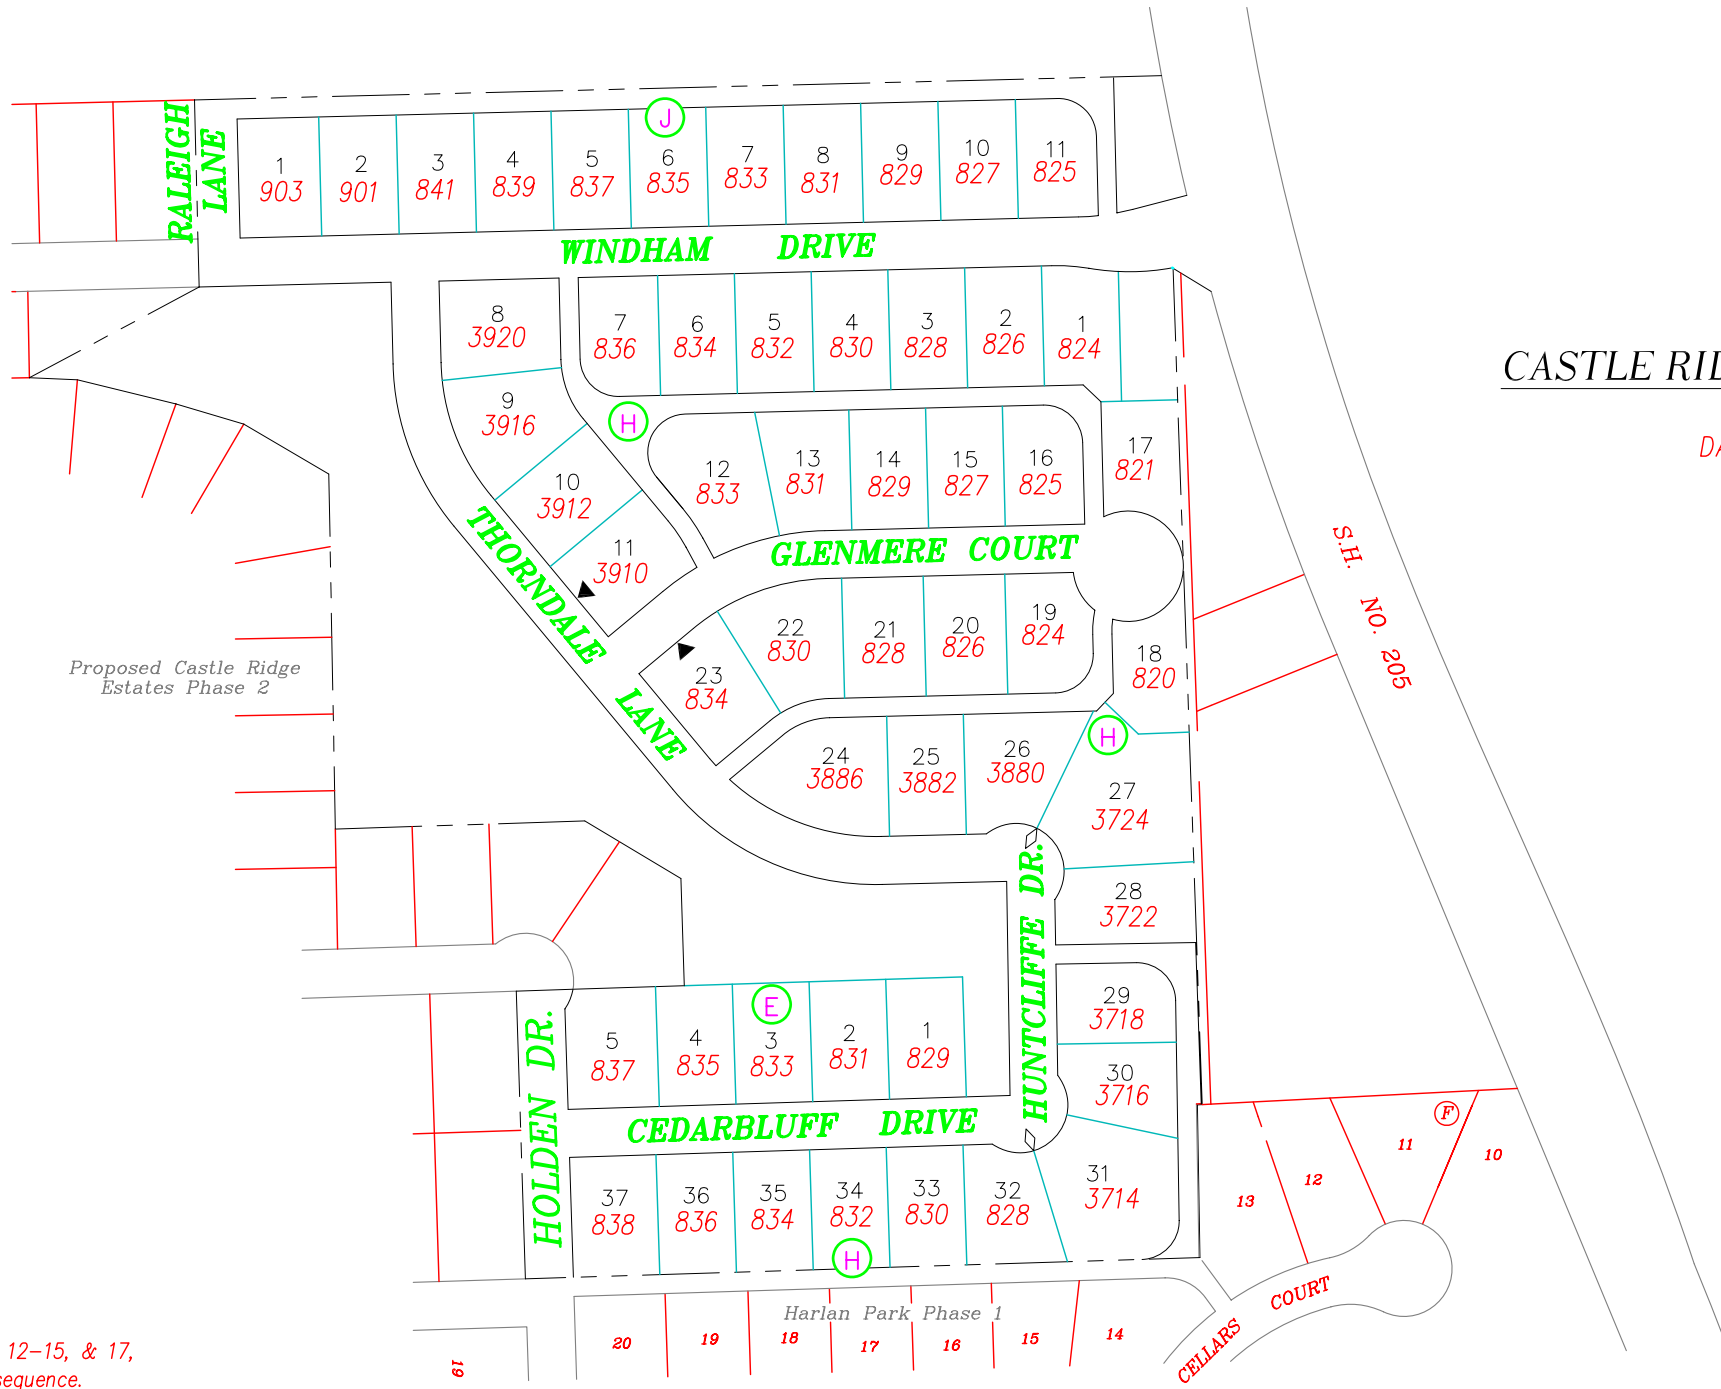

SCALE : 1" = 200'

Proposed Castle Ridge Estates Phase 2

CASTLE RIDGE ESTATES PHASE 1

ADDRESS MAP

DATE: MARCH 28, 2007

53 LOTS

- LEGEND**
- 3 LOT NUMBER
 - 849 STREET ADDRESS
 - (H) CITY BLOCK NUMBER
 - ◇ STREET NAME CHANGE
 - ▲ STREET ADDRESS FACES

Rev. 4/26/07
 Changed addresses for Lots 12-15, & 17,
 Block H. Addresses out of sequence.