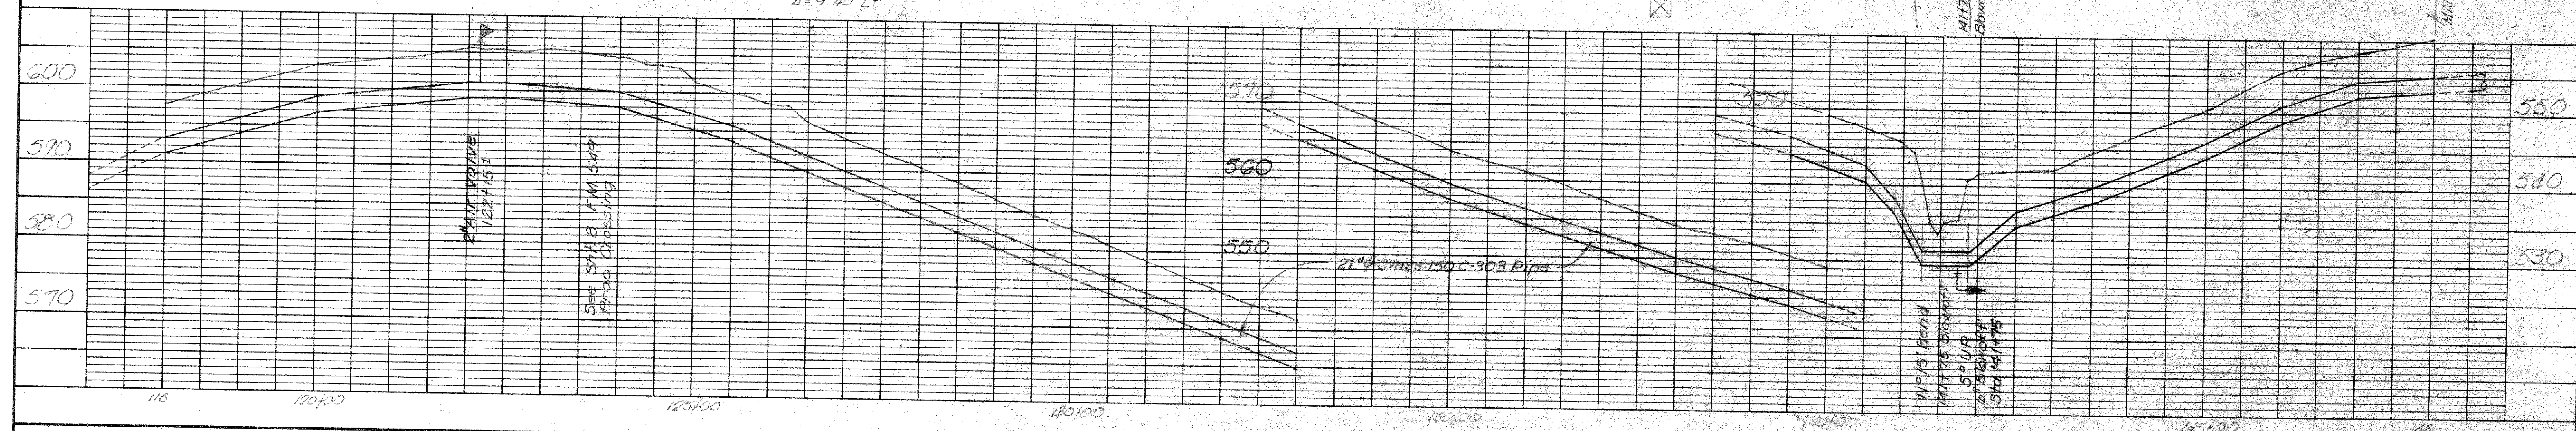

NOTE:
 125+00 13.4' Lt. & 2" Magnolia
 125+02 14.3' Rt. & 4" Mimosa
 125+24 10.2' Lt. & 2" Pecan
 125+24 11.7' Rt. & 4" Mimosa
 125+48 2.2' Lt. & Water Meter
 125+51 7.8' Rt. & 8" Mimosa
 125+61.5 10.3' Rt. & 10" Cedar
 125+72.5 4.3' Rt. & 2" Mimosa
 125+82 11.4' Lt. & 12" Hickby.

NOTE:
 162+04 3' Rt. & 12" Mimosa
 162+07 7' Lt. & 8" Ash
 162+30 2.4' Lt. & 5" Pecan
 162+67 6' Rt. & 1" Fruit Tree
 163+00 15' Rt. & 3" Hackberry (Dead)
 163+20 13' Rt. & Two Water Meters
 163+82 2' Rt. & 10" Hackberry
 164+13 1.5' Rt. & 4" Elm.