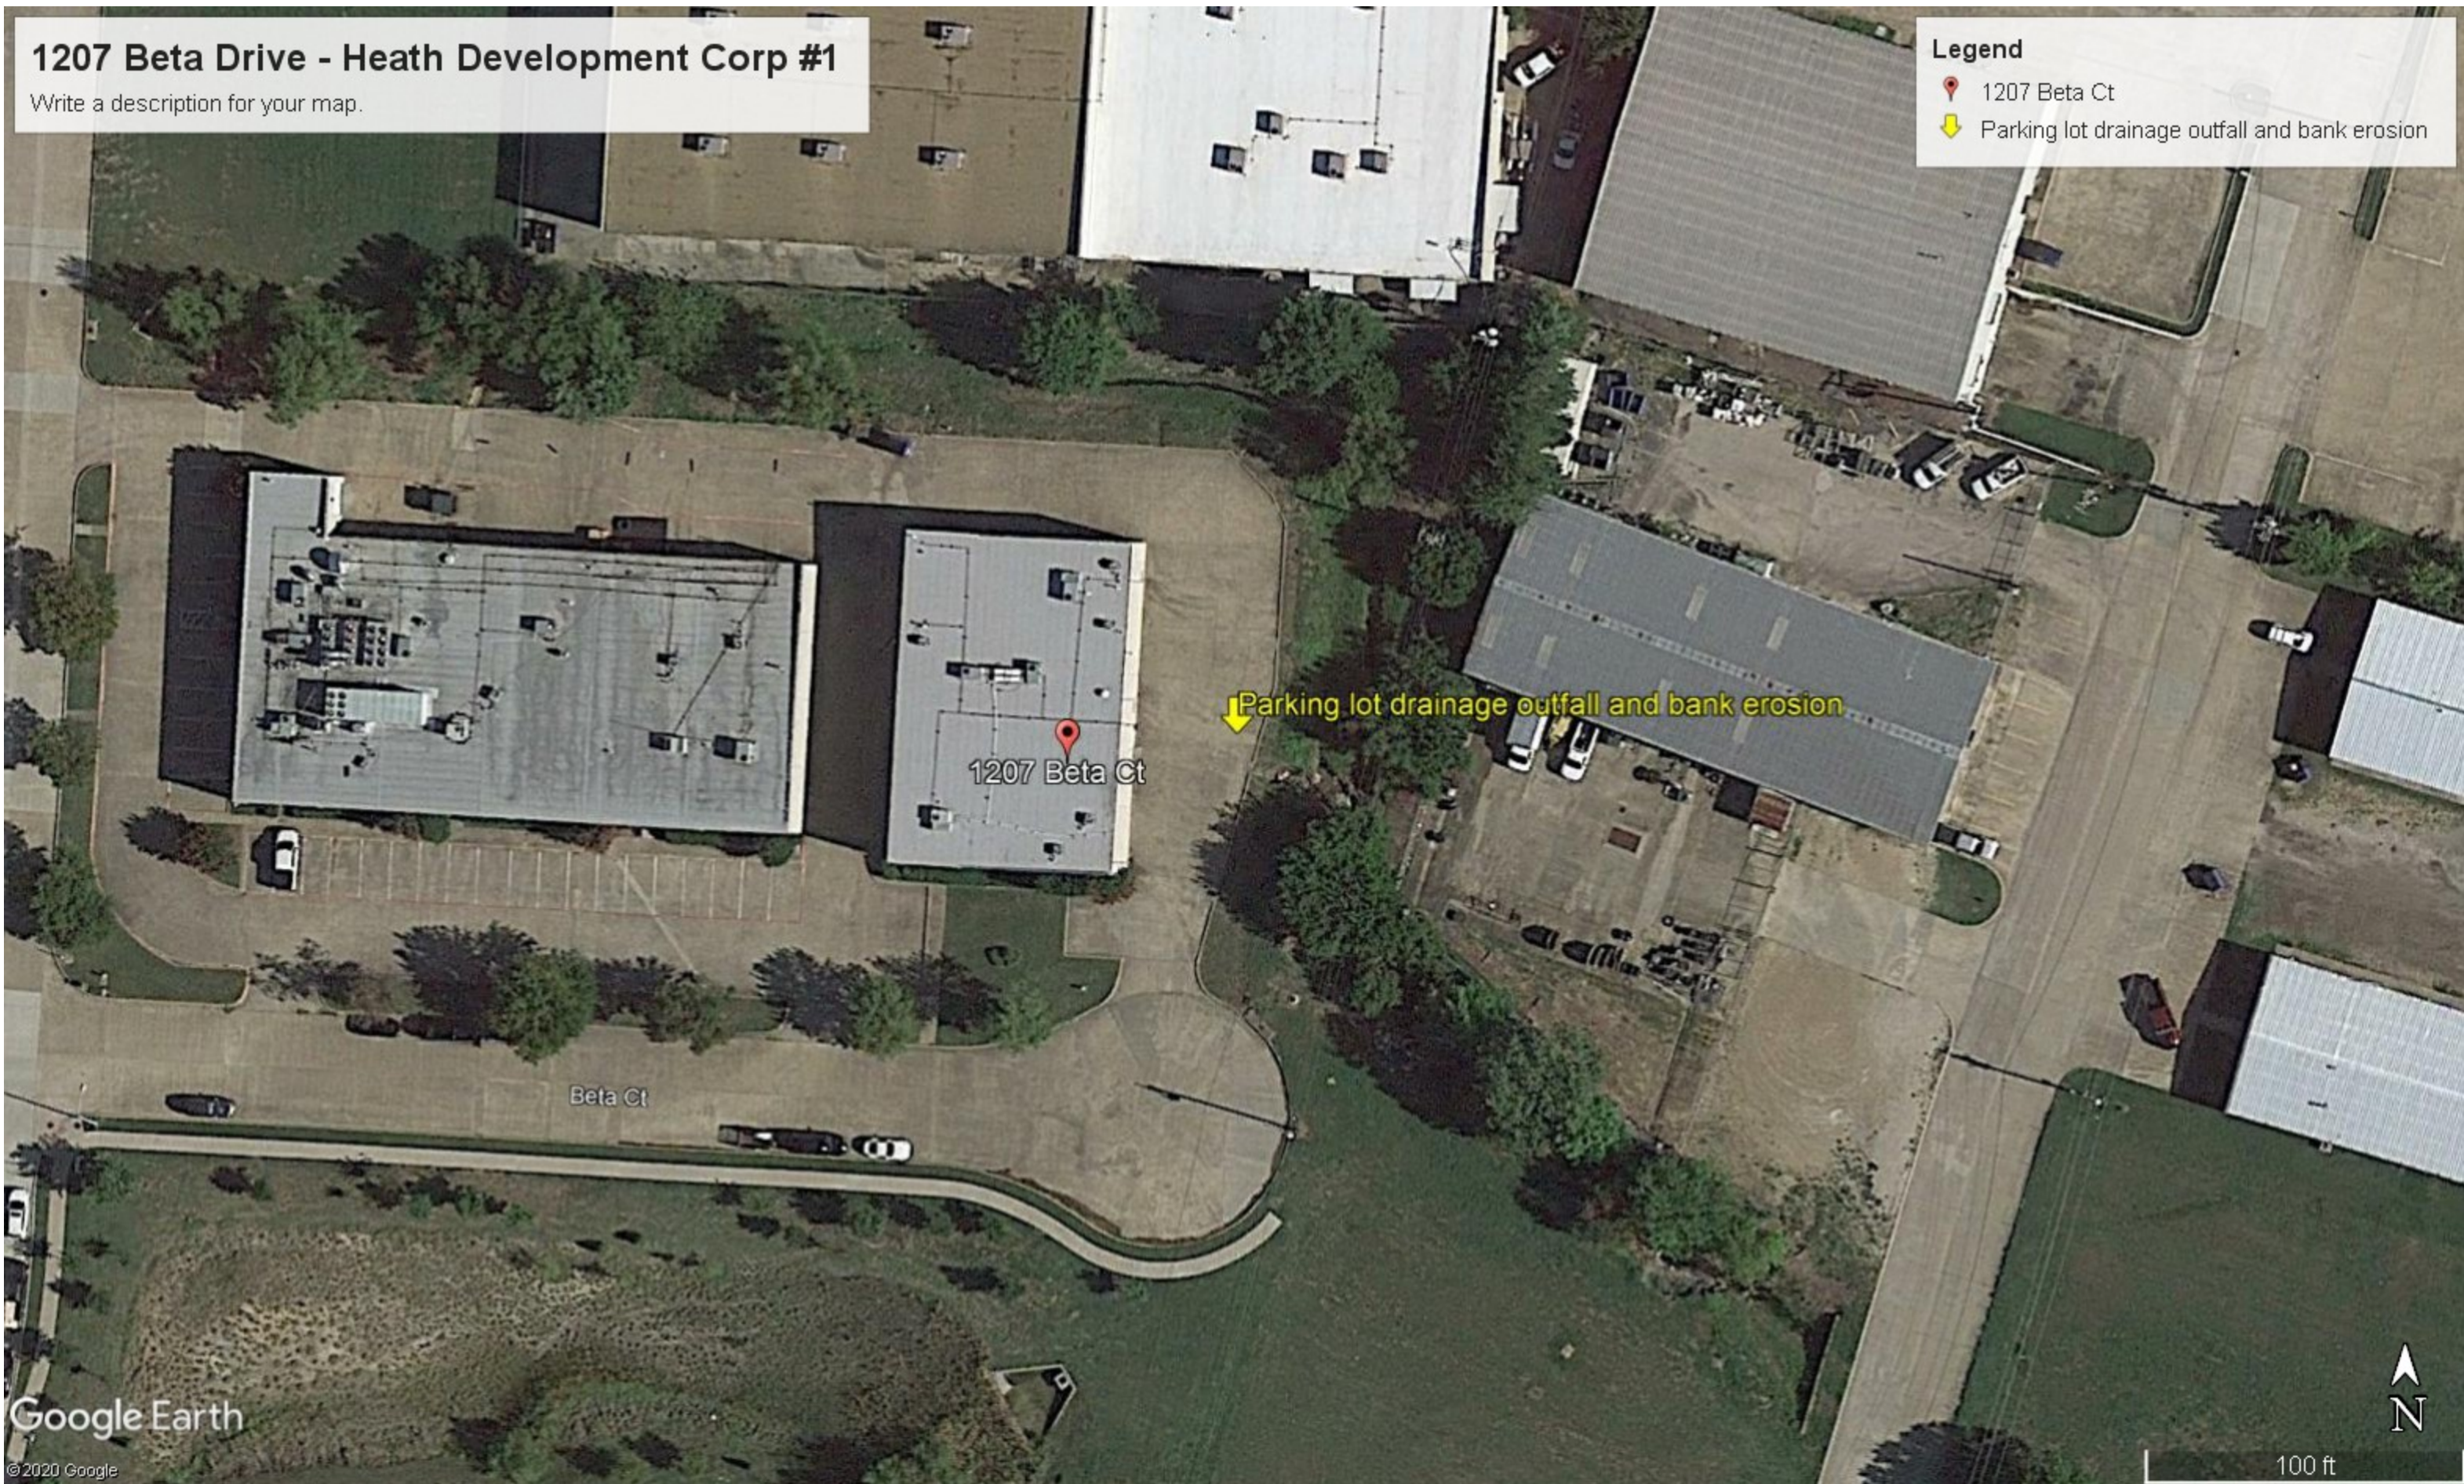

1207 Beta Drive - Heath Development Corp #1

Write a description for your map.

Legend

-  1207 Beta Ct
-  Parking lot drainage outfall and bank erosion

1207 Beta Ct

Parking lot drainage outfall and bank erosion