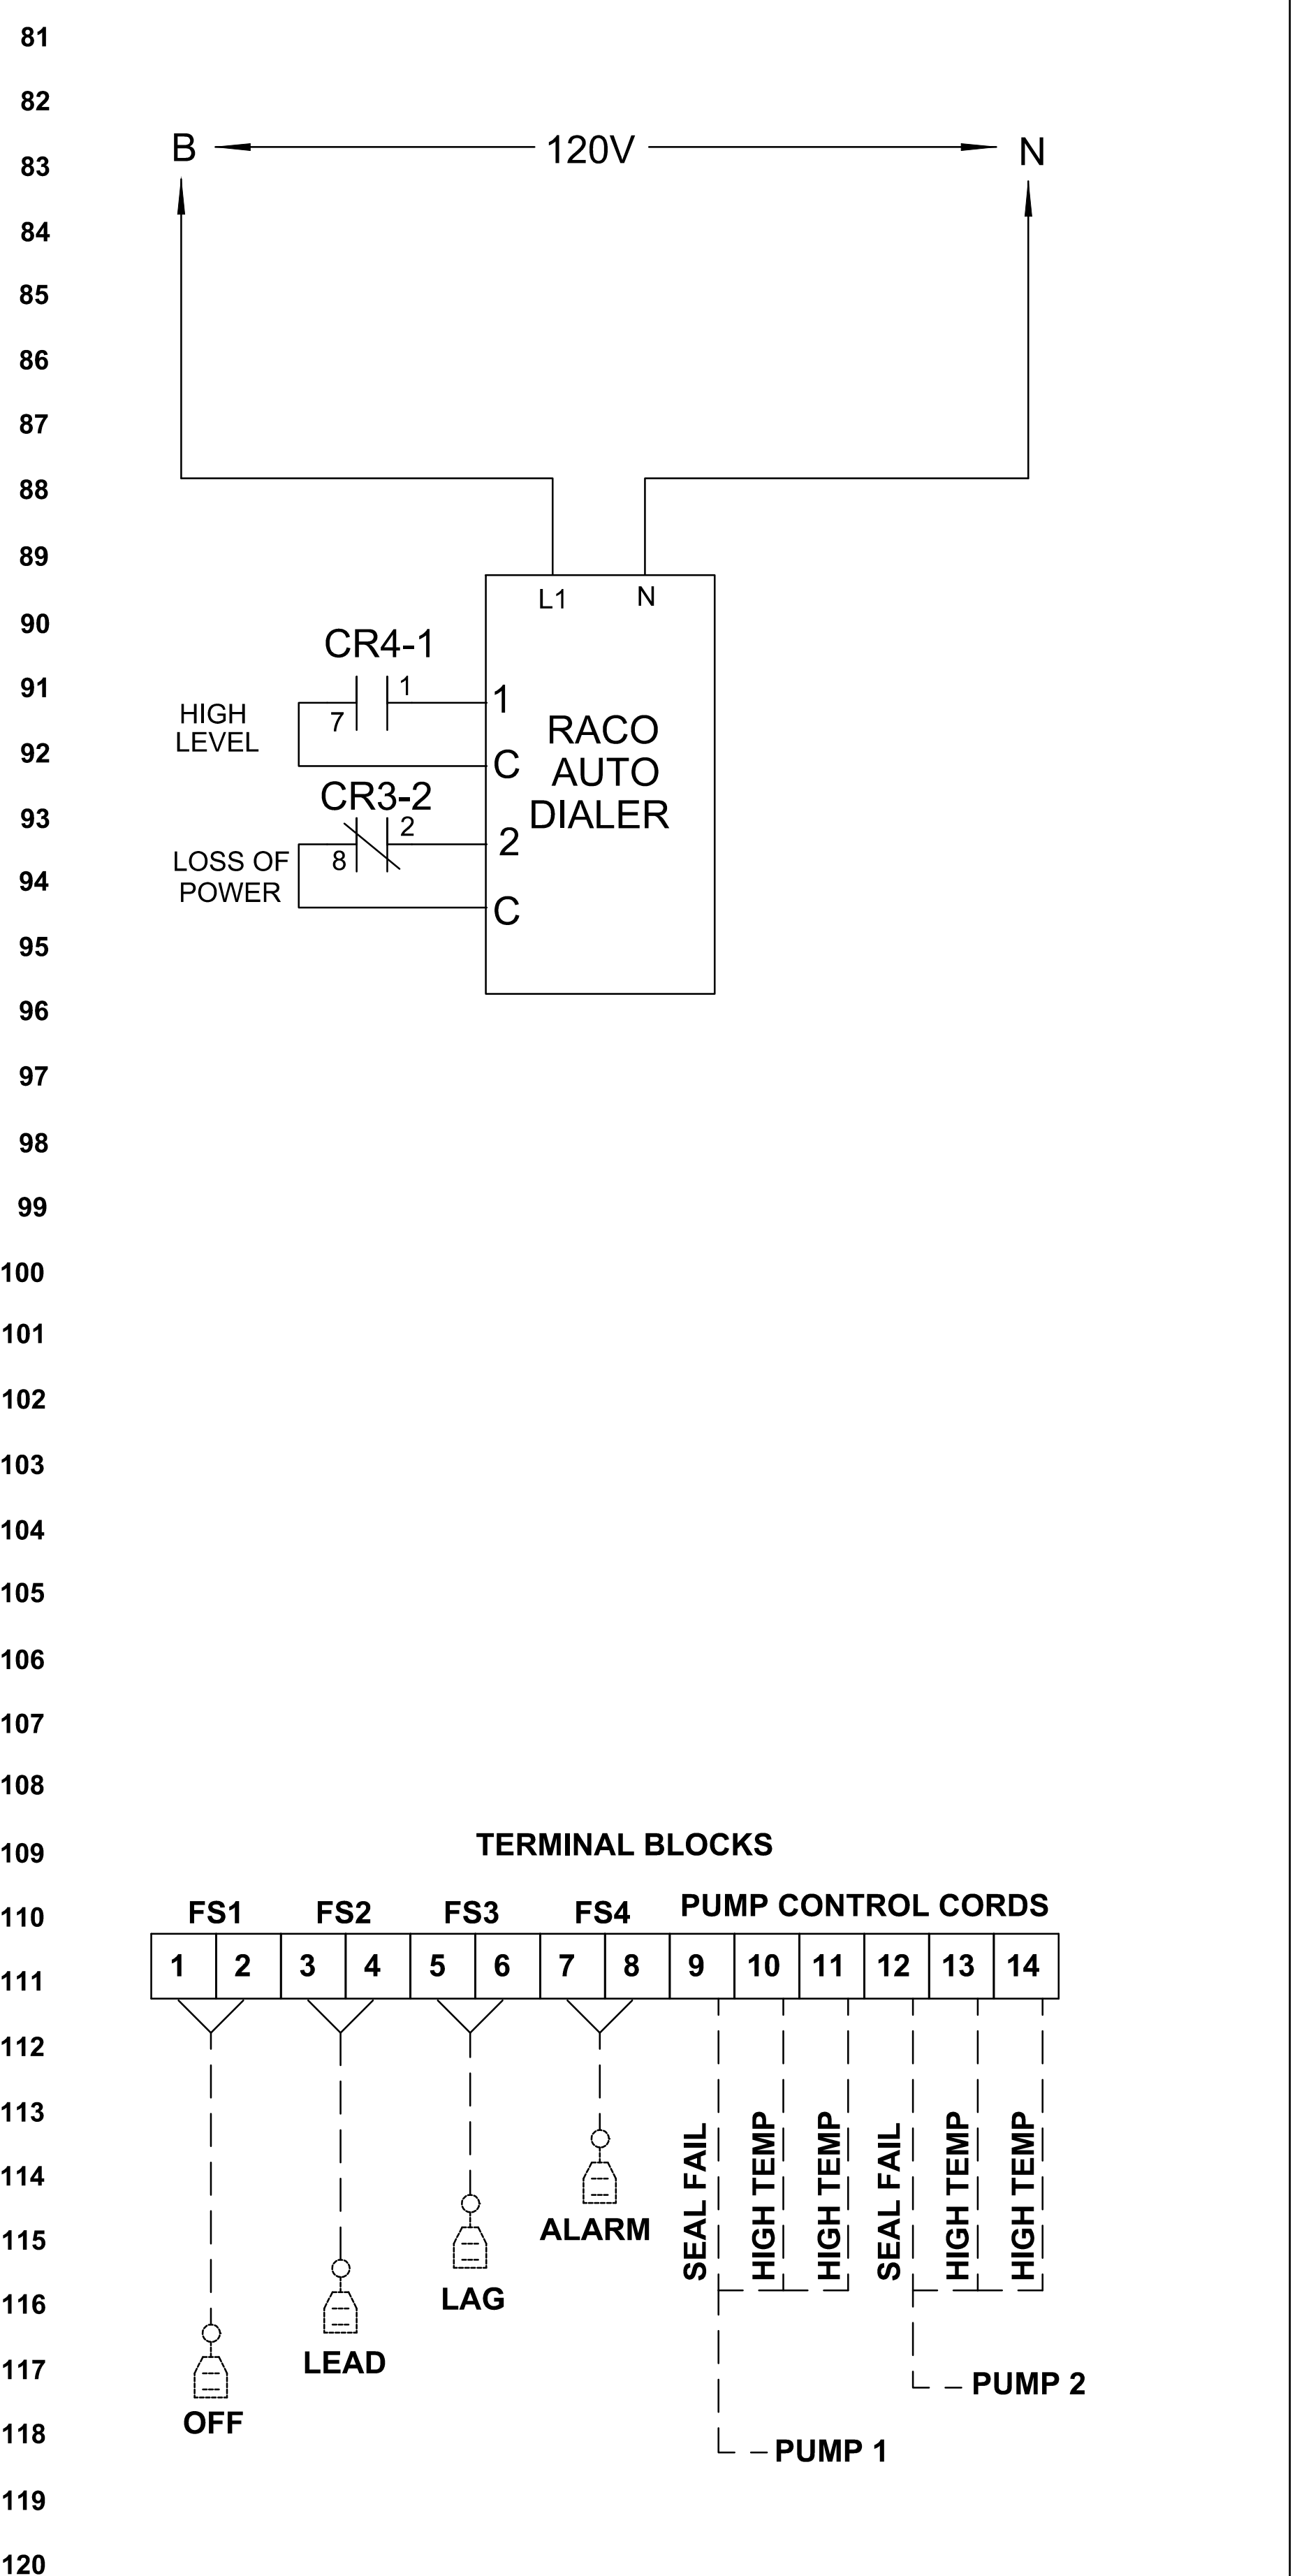

**INCOMING SERVICE**

VOLT: 480  
 PHASE: 3  
 HERTZ: 60  
 WIRE: 3

**MOTOR DATA**

HP: 75  
 FLA: 101.8  
 MODEL#: 4VL750M4-43  
 PANEL#: SO750-43D-SS

THE SEAL APPEARING ON THIS DOCUMENT WAS AUTHORIZED BY CHRISTOPHER R. CUNY, P.E. 65642