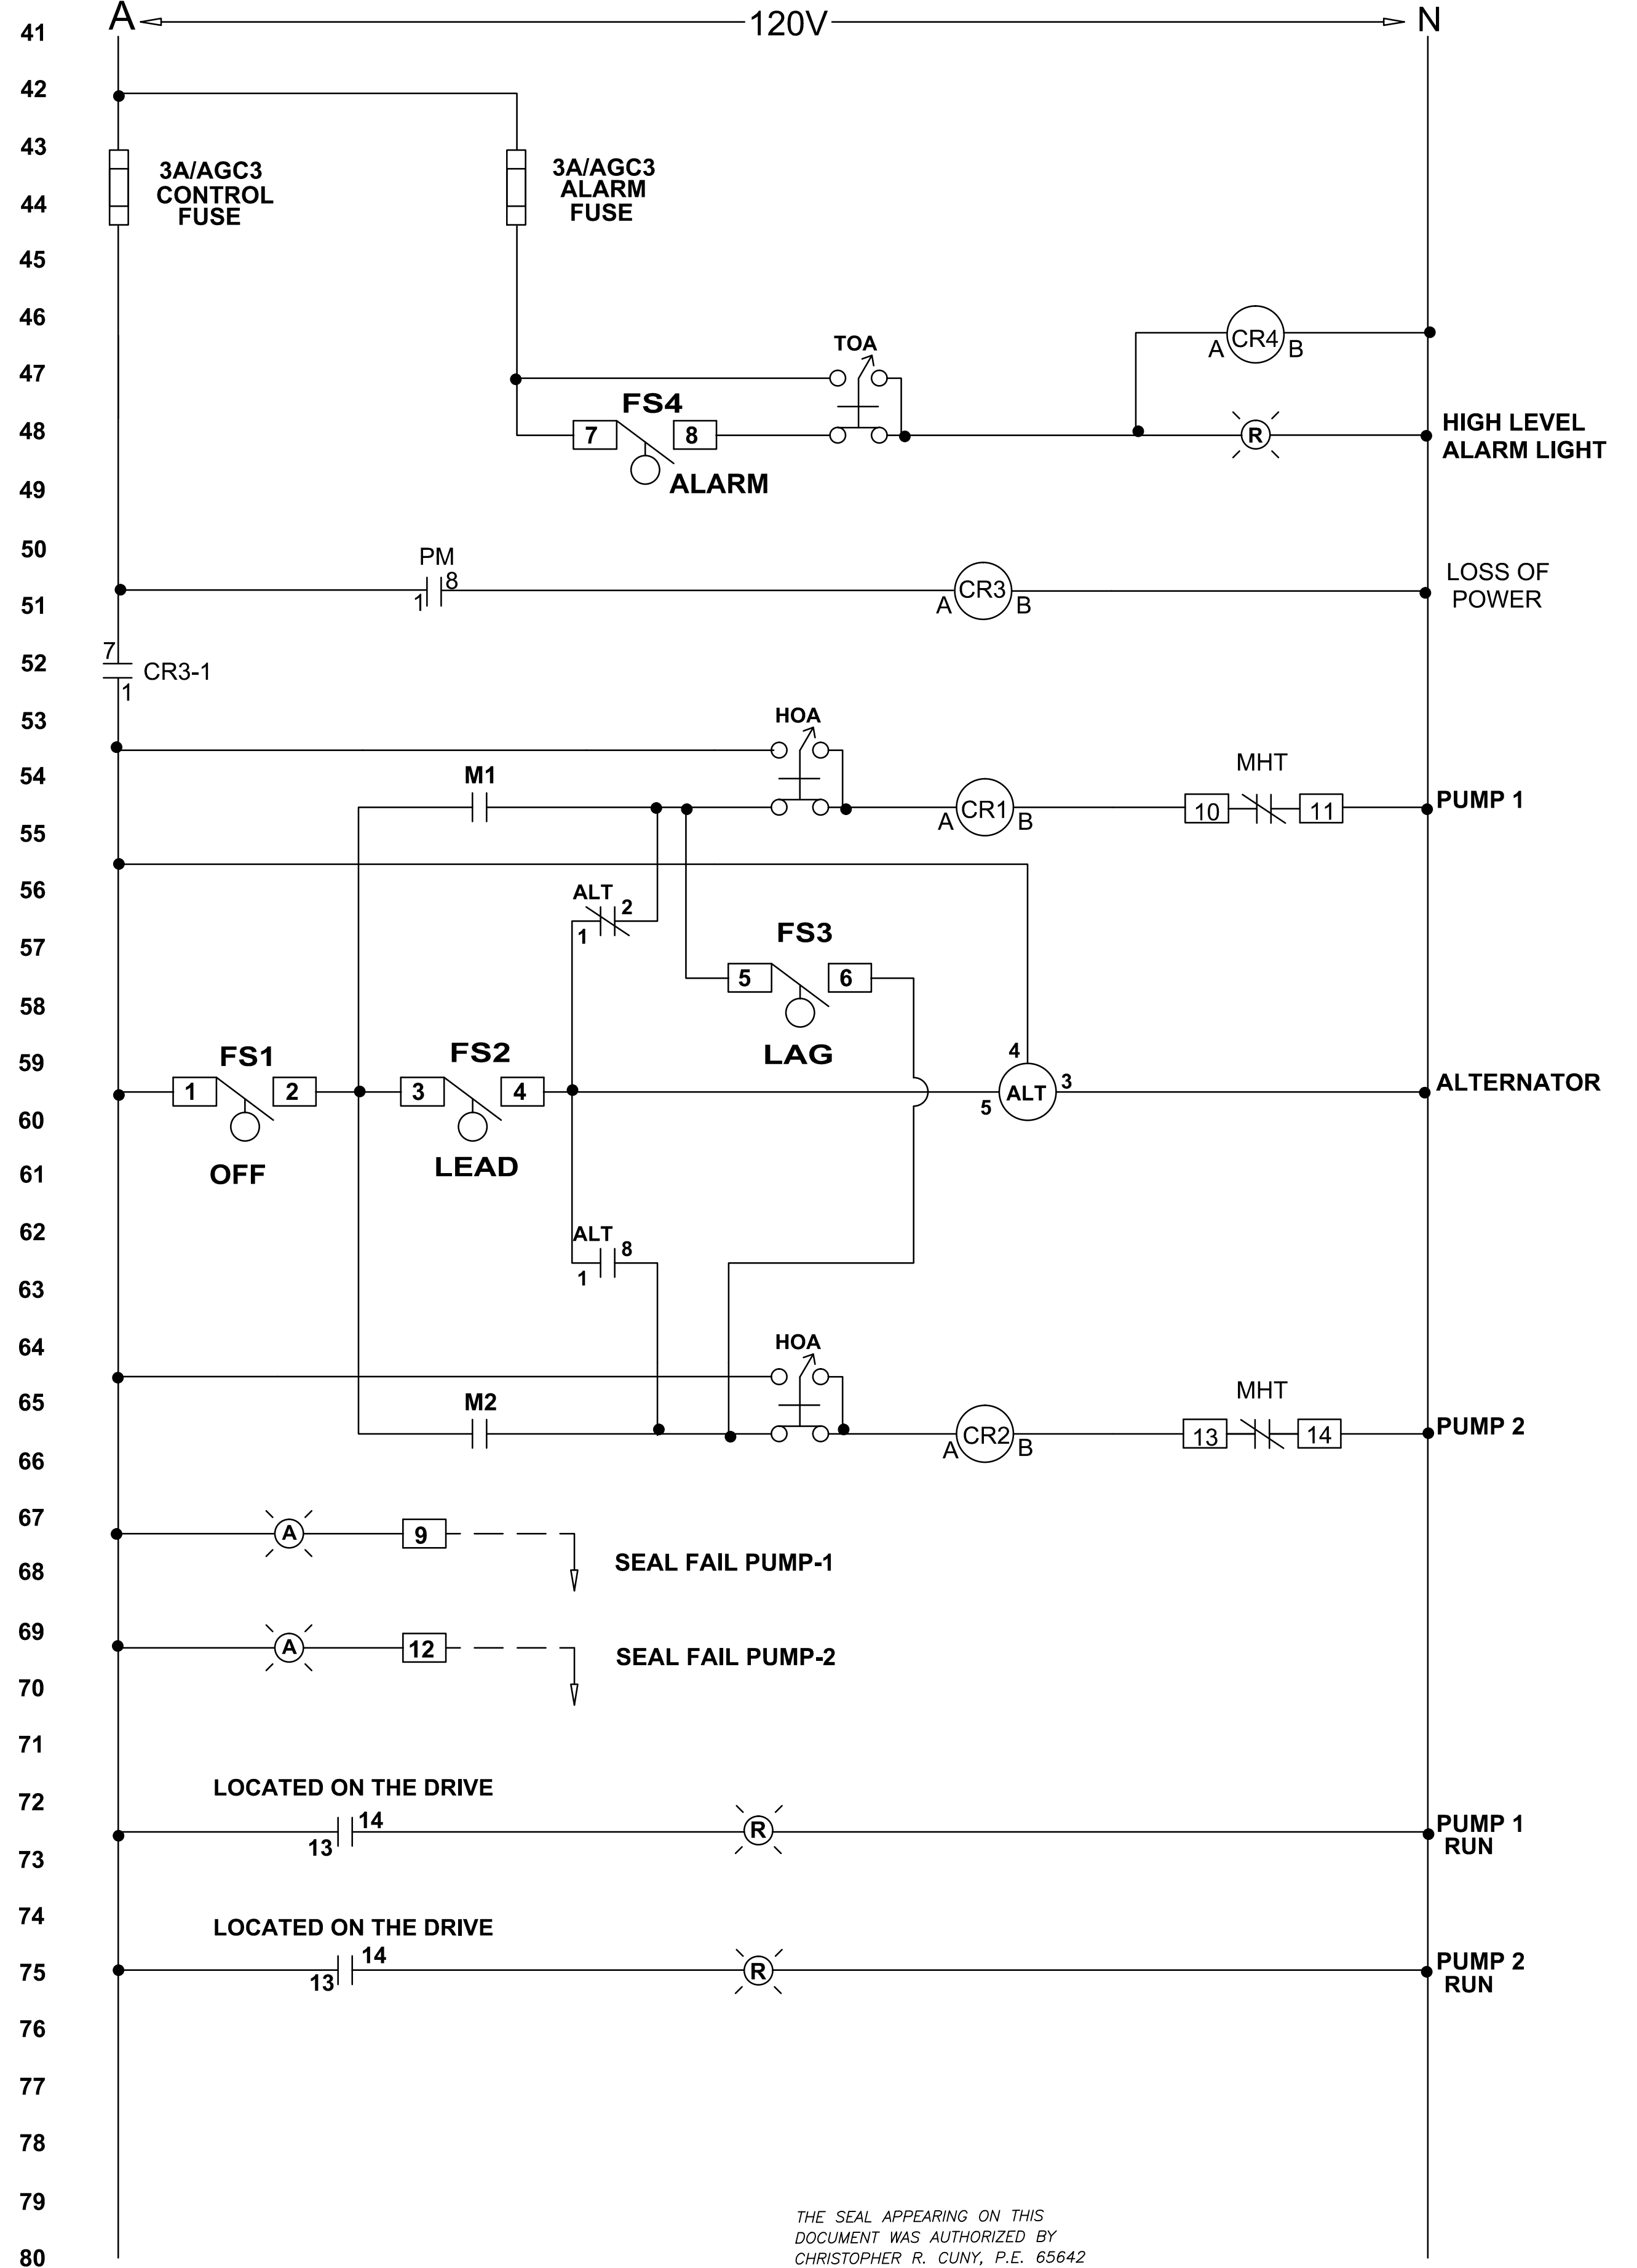

**INCOMING SERVICE**

VOLT: 480  
 PHASE: 3  
 HERTZ: 60  
 WIRE: 3

**MOTOR DATA**

HP: 75  
 FLA: 101.8  
 MODEL#: 4VL750M4-43  
 PANEL#: SO750-43D-SS

THE SEAL APPEARING ON THIS DOCUMENT WAS AUTHORIZED BY CHRISTOPHER R. CUNY, P.E. 65642

<b>SONOMA VERDE PUMPING PANEL</b>	
ELEVATION DRAWING & ELECTRICAL SCHEMATIC	
BM	DWG # <b>PARK SONOMA VERDE SOFT START SO750-43D-SS W</b>
	11-25-13