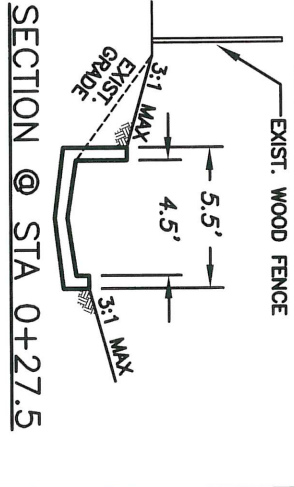

K. Lappen
 08-12-09

REVISED GRADING AT FLUME

FIELD CHANGE #2-3

FIRE STATION #4

CITY OF ROCKWALL
 "THE NEW HORIZON"

SCALE
 NTS

DATE
 AUG 2009

DRAWING NAME