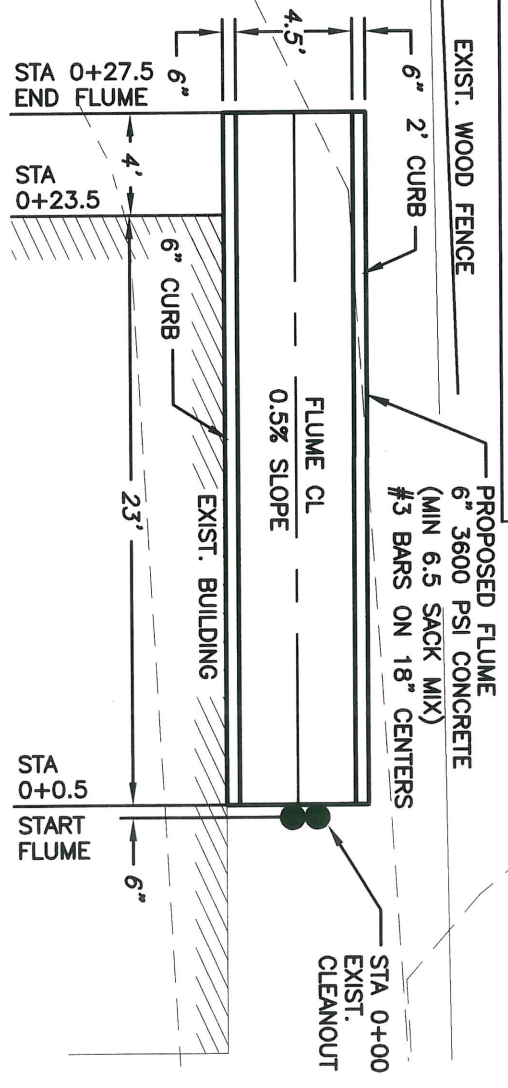

K. Lappen
 08-12-09

REVISED GRADING AT FLUME

FIELD CHANGE #2-3

FIRE STATION #4

CITY OF ROCKWALL
 "THE NEW HORIZON"

SCALE
 NTS

DATE
 AUG 2009

DRAWING NAME