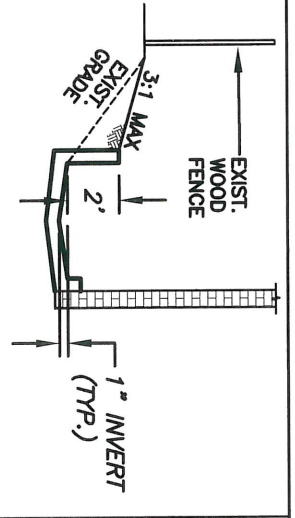

K. Lappen
 08-12-09

REVISED GRADING AT FLUME

FIELD CHANGE #2-3

FIRE STATION #4

CITY OF ROCKWALL
 "THE NEW HORIZON"

SCALE
 NTS

DATE
 AUG 2009

DRAWING NAME