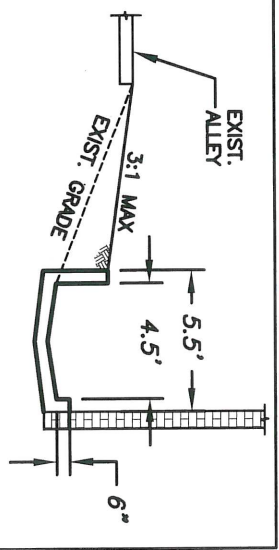

K. Lappen
 08-12-09

REVISED GRADING AT FLUME

FIELD CHANGE #2-3

FIRE STATION #4

CITY OF ROCKWALL
 "THE NEW HORIZON"

SCALE
 NTS

DATE
 AUG 2009

DRAWING NAME