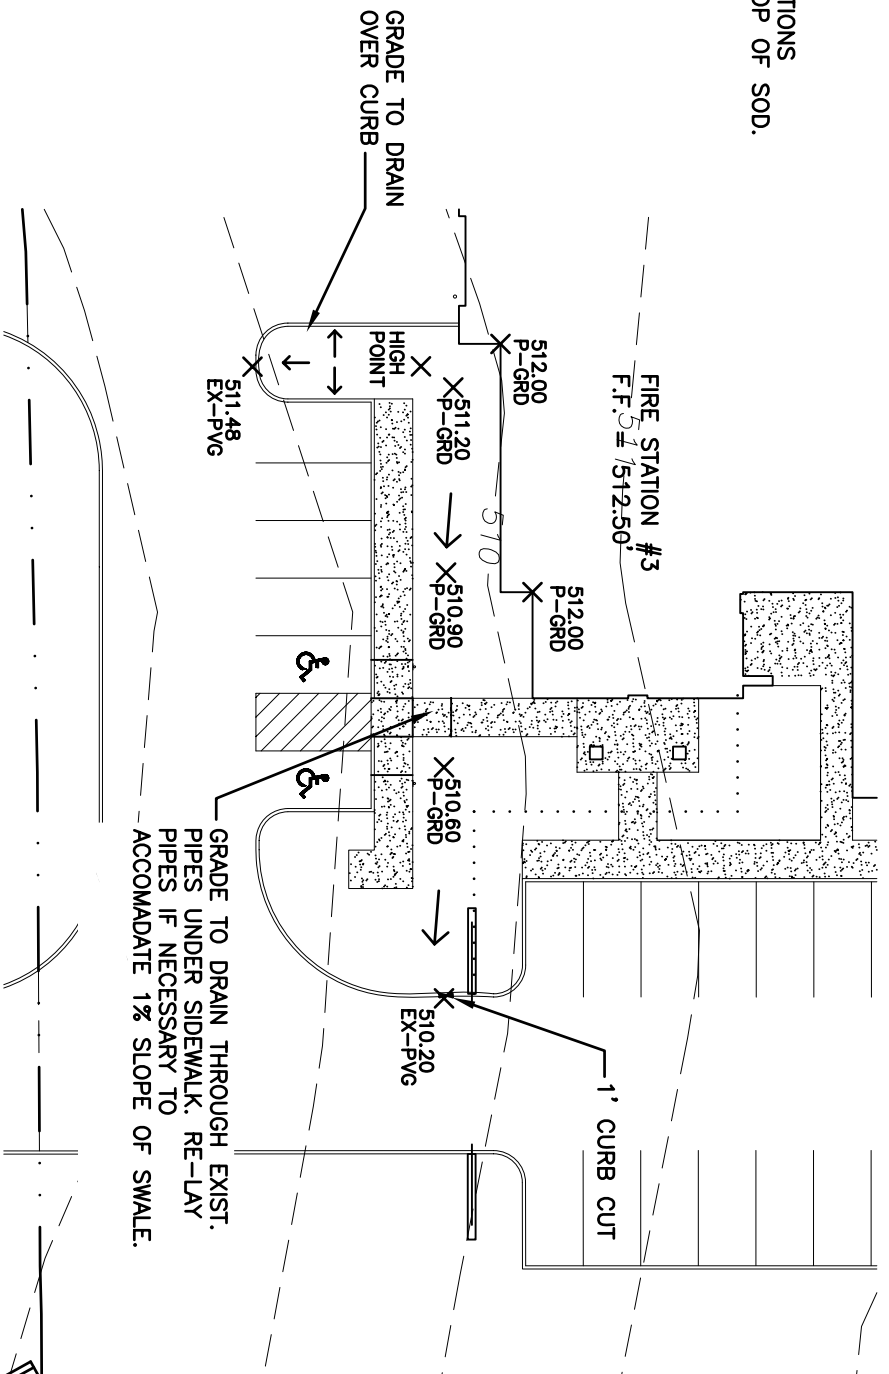

**NOTE:**  
 P-GRD ELEVATIONS  
 REPRESENT TOP OF SOD.

FIELD CHANGE #2-2

FIRE STATION #3

**CITY OF ROCKWALL**  
 "THE NEW HORIZON"

SCALE  
 1 inch = 30 ft.

DATE  
 AUG 2009

DRAWING NAME