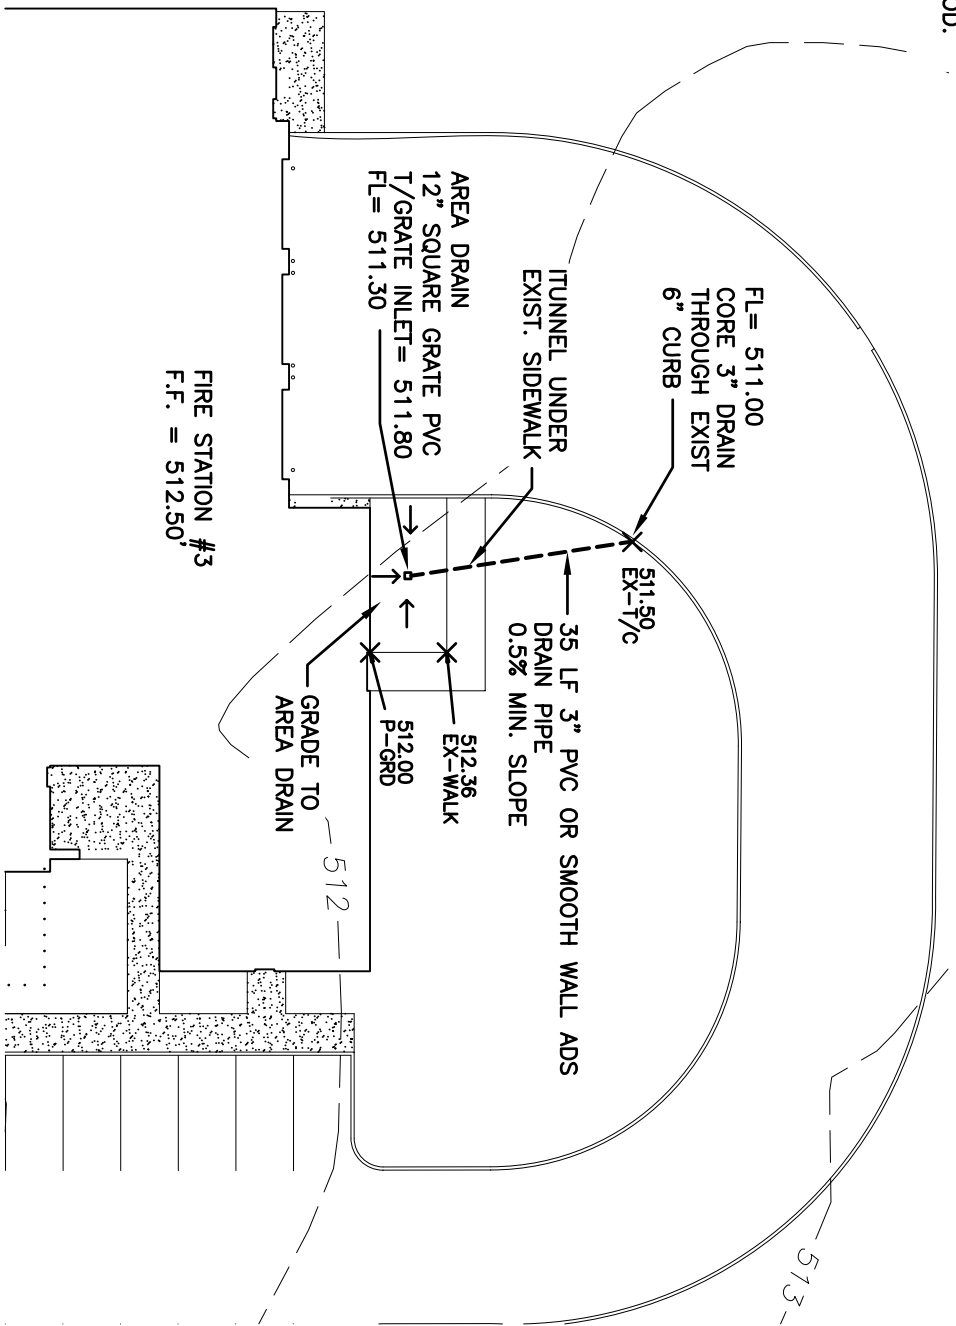

NOTE:
 P-GRD ELEVATIONS
 REPRESENT TOP OF SOD.

FIELD CHANGE #2-1

FIRE STATION #3

CITY OF ROCKWALL
 "THE NEW HORIZON"

SCALE
 1 inch = 30 ft.

DATE
 AUG 2009

DRAWING NAME