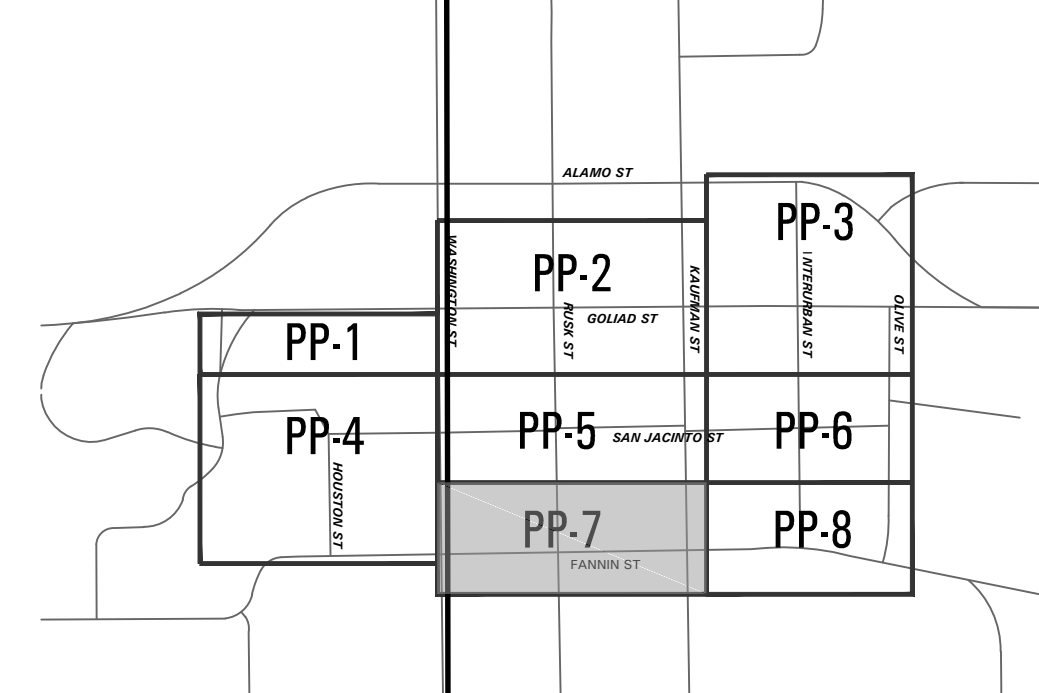

DEMOLITION LEGEND:

sheet location

Call 1.800.DIG-TESS 2 Working Days BEFORE You Dig!
 www.digtess.org Dig Safely
 SHEET NOTES

submittals / revisions

no.	date	detail
▲	05/16/14	RFI #44
▲	07/14/14	RFI #94

la terra studio, inc.
 12024
 Its project number
 02.26.2014
 date
 rac; bhm
 drawn by
 mtb
 checked by