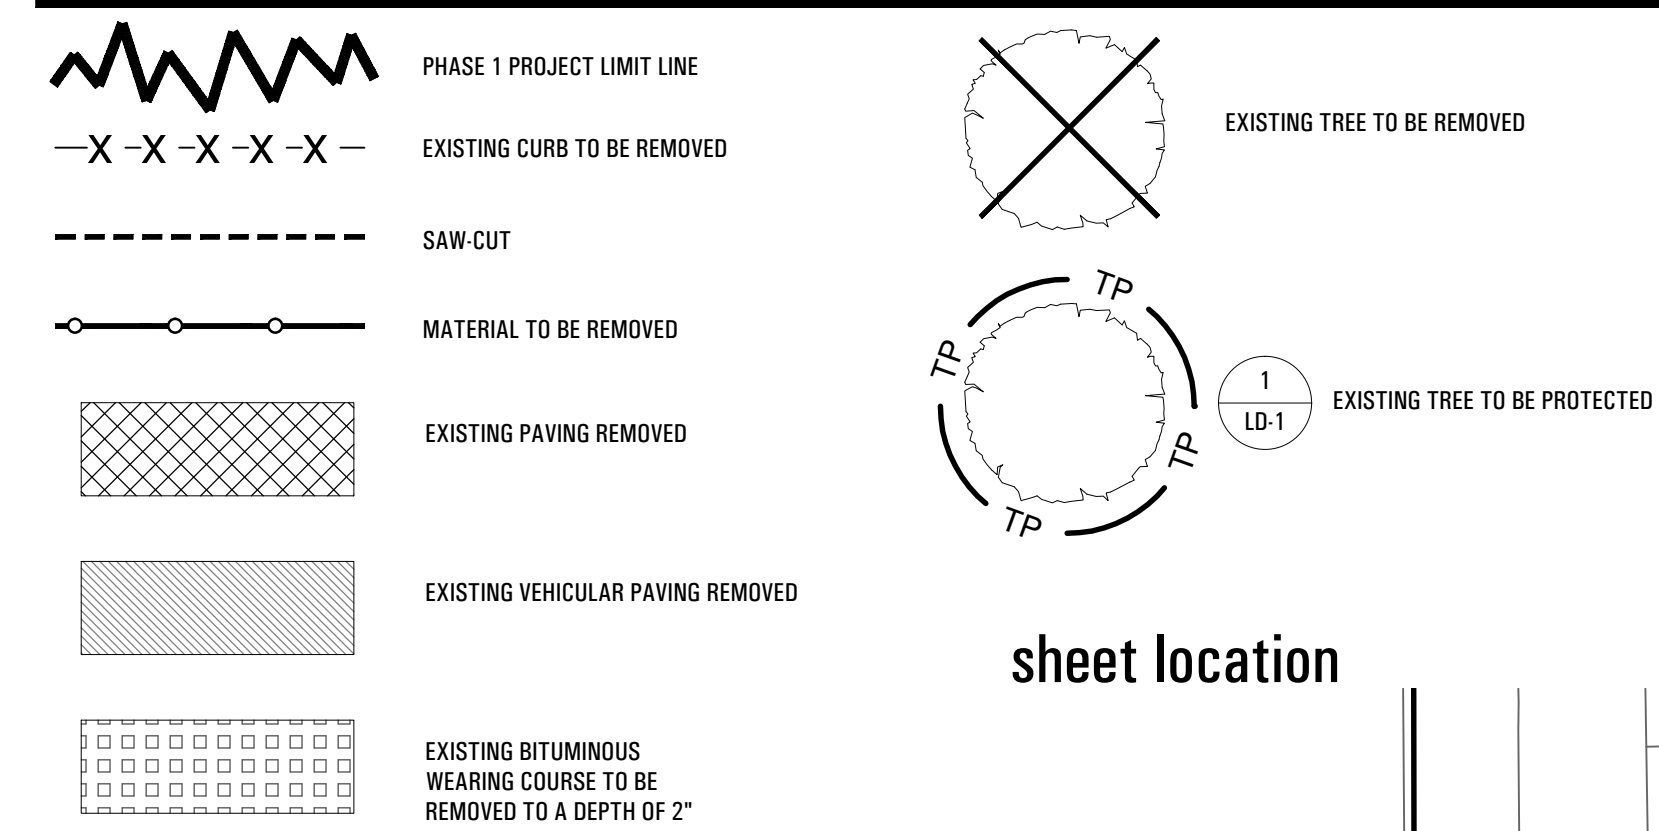

DEMOLITION LEGEND:

sheet location

Call 1.800.DIG-TESS 2 Working Days BEFORE You Dig!
 www.digtess.org Dig Safely
 SHEET NOTES

submittals / revisions

no.	date	detail
▲	05/16/14	RFI #44
▲	07/14/14	RFI #94

la terra studio, inc.
 12024
 Its project number
 02.26.2014
 date
 rac; bhm
 drawn by
 mtb
 checked by