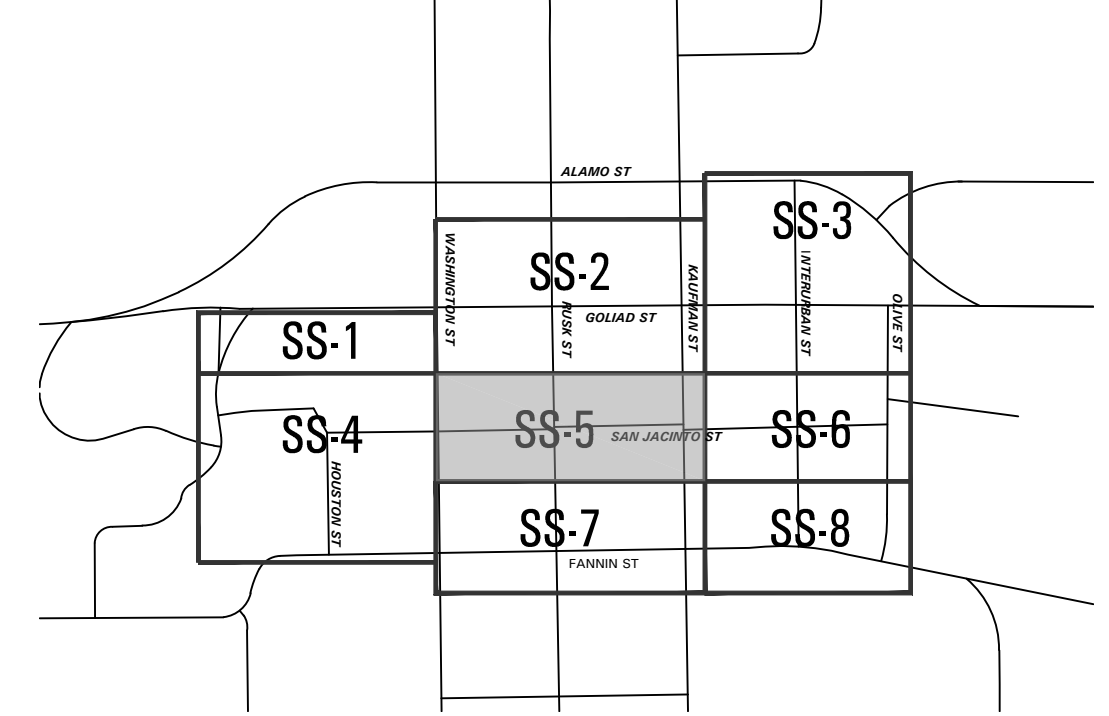

LEGEND:

sheet location

submittals / revisions

no.	date	detail
△	09/23/14	RFI #115
△	09/29/14	RFI #133
△	12/16/14	RFI #115
△	04/14/15	RFI #89

la terra studio, inc.
 12024
 Its project number
 02.26.2014
 date
 rac; bhm
 drawn by
 mtb
 checked by