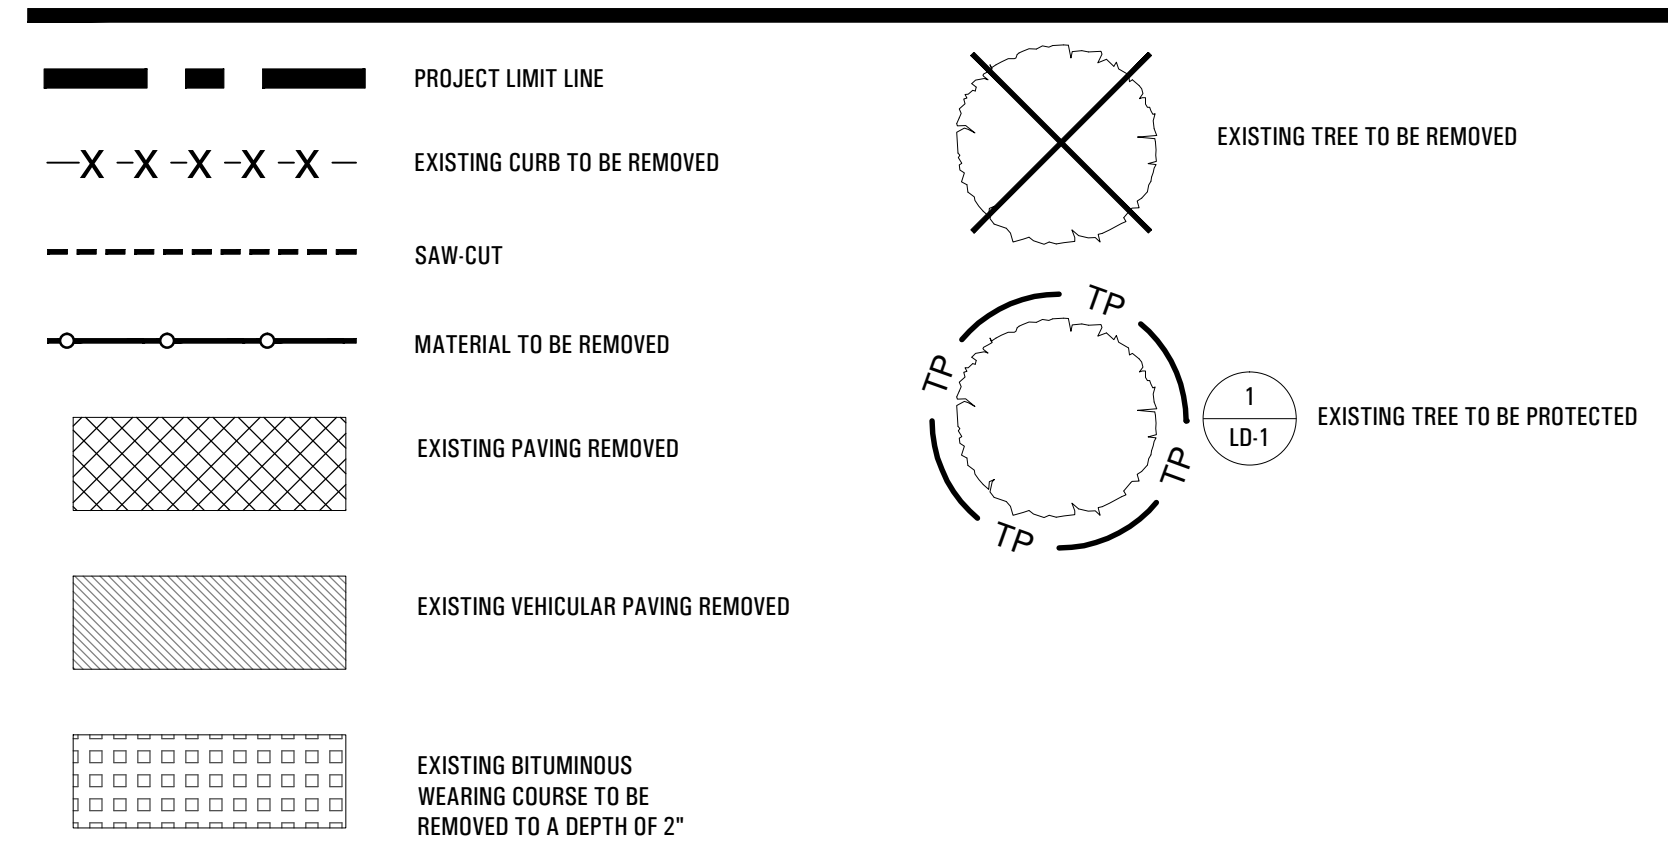

DEMOLITION LEGEND: