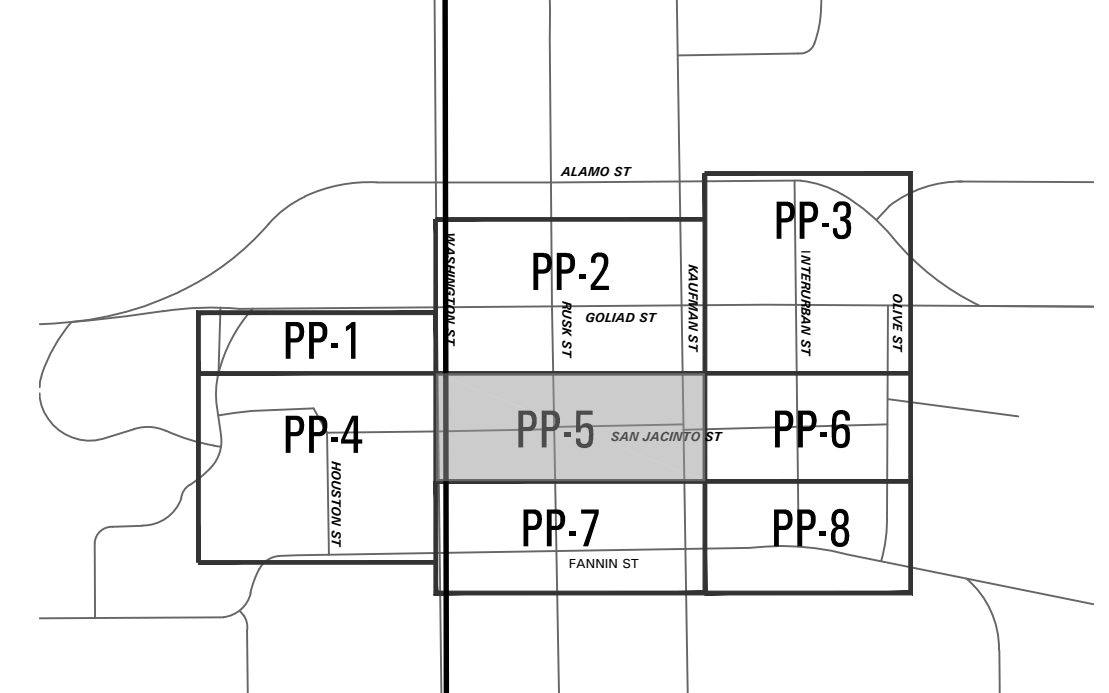

DEMOLITION LEGEND:

sheet location

Call 1.800.DIG-TESS 2 Working Days BEFORE You Dig!
 www.digess.org **Dig Safely**
 SHEET NOTES

submittals / revisions

no.	date	detail
△	06/25/14	RFI #99
△	09/16/14	RFI #121

la terra studio, inc.
 12024
 Its project number
 02.26.2014
 date
 rac; bhm
 drawn by
 mtb
 checked by