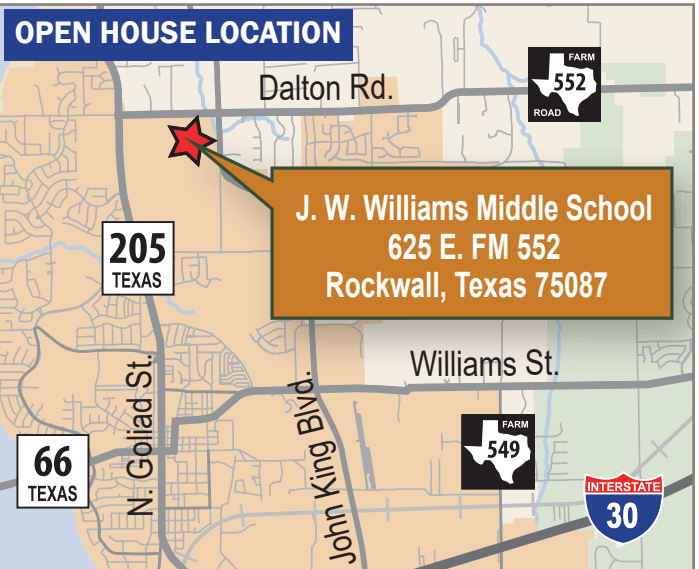

FM 552- Rockwall County, Texas

From State Highway (SH) 205 to SH 66

Public Meeting

Thursday, May 17, 2018 | 6:00 p.m. - 8:00 p.m.

Directions To:

J. W. Williams Middle School Cafeteria
 625 E. FM 552
 Rockwall, Texas 75087

From Interstate 30:

Take Interstate 30 to John King Boulevard. Continue north on John King to FM 552. Turn left on FM 552 and J.W. Williams Middle School will be on the left.

The Public Meeting will be in the cafeteria. Use the rear entrance and follow signs to the cafeteria.

**J. W. Williams Middle School
 Cafeteria**
 625 E. FM 552
 Rockwall, Texas 75087